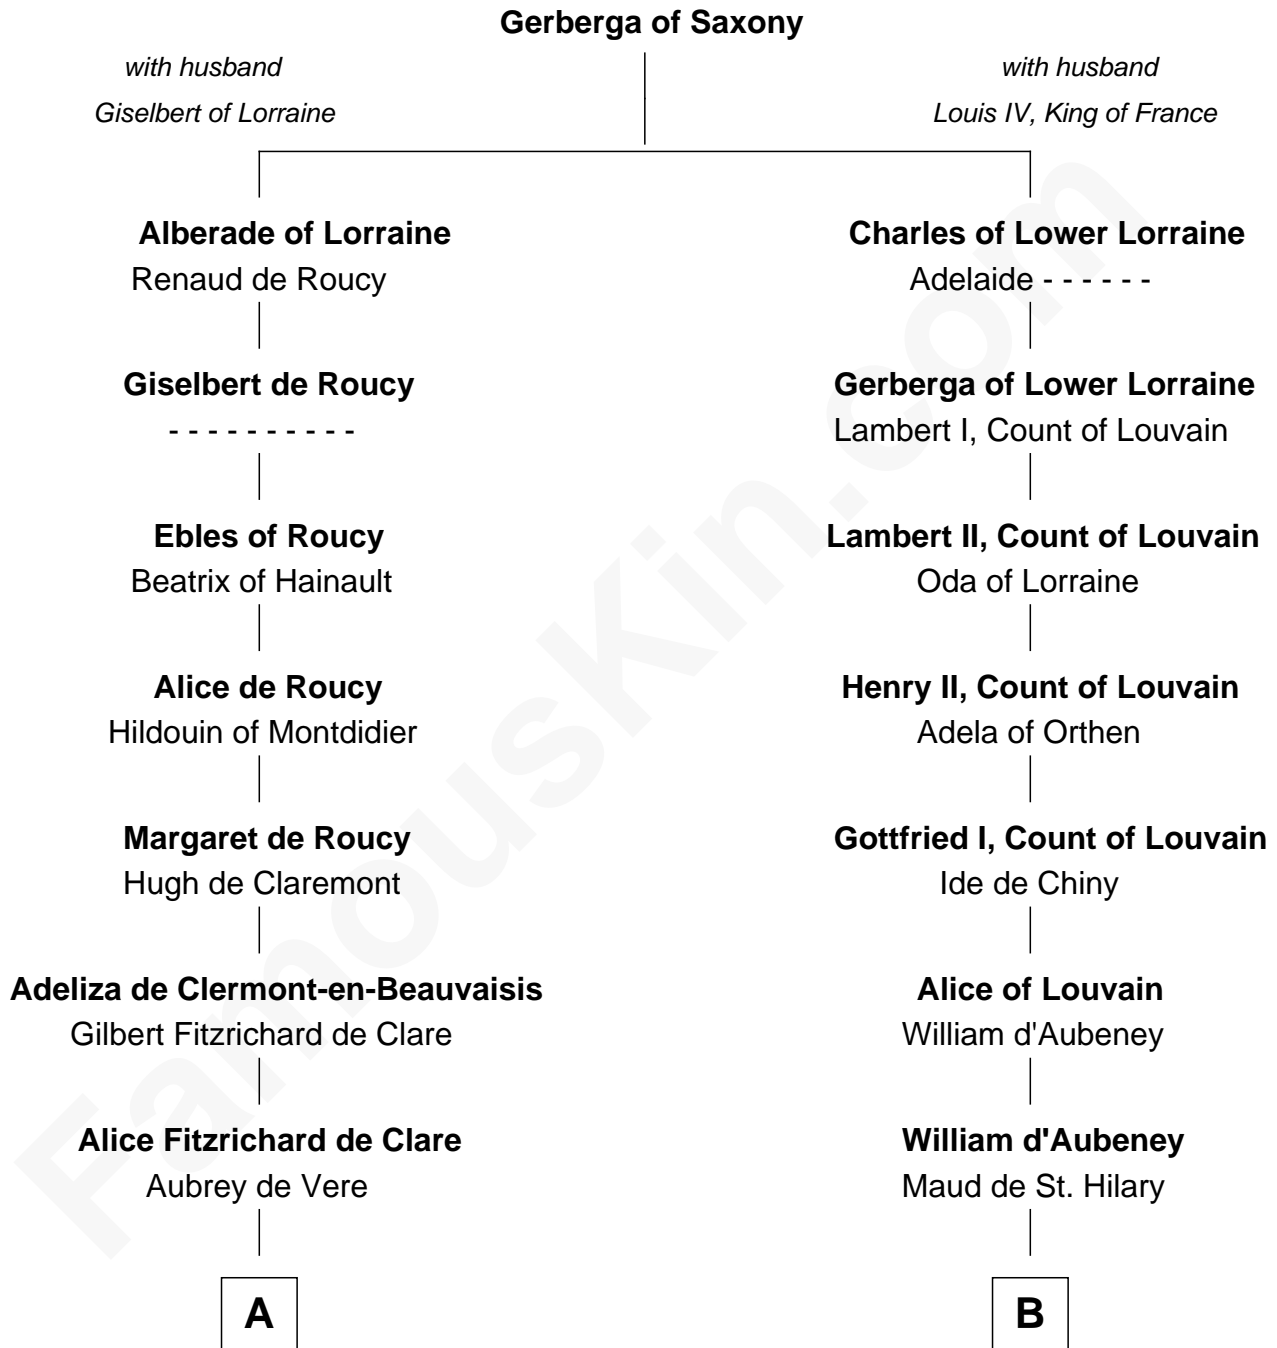

FamousKin.com Relationship Chart of

Roger le Bigod

Magna Carta Surety

8th cousin 12 times removed of

Rev. John Whittingham

(c1616 - 1639) Great Migration Immigrant 1637

C

Elizabeth Grosvenor

Thomas Bulkeley

Rev. Edward Bulkeley

Olive Irby

Elizabeth Bulkeley

Richard Whittingham

Rev. John Whittingham

Great Migration Immigrant 1637