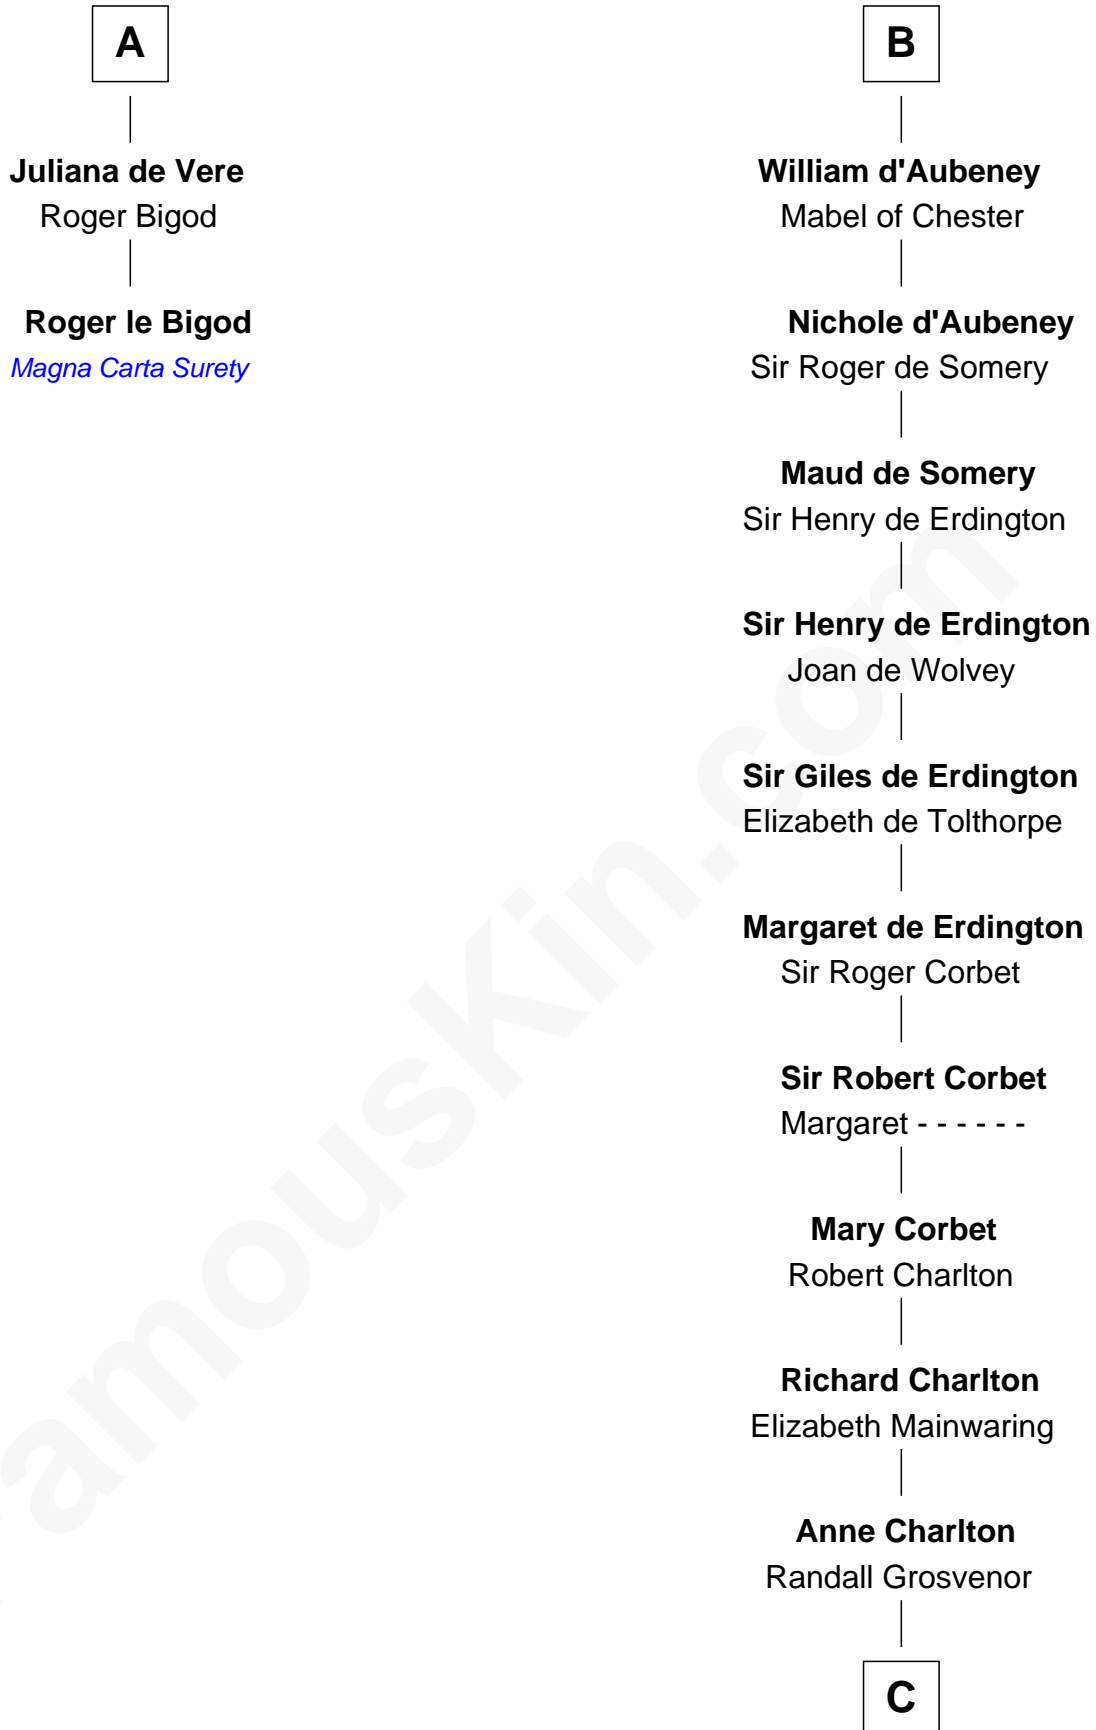

FamousKin.com Relationship Chart of

Roger le Bigod

Magna Carta Surety

8th cousin 12 times removed of

Rev. John Whittingham

(c1616 - 1639) Great Migration Immigrant 1637

C

Elizabeth Grosvenor

Thomas Bulkeley

Rev. Edward Bulkeley

Olive Irby

Elizabeth Bulkeley

Richard Whittingham

Rev. John Whittingham

Great Migration Immigrant 1637