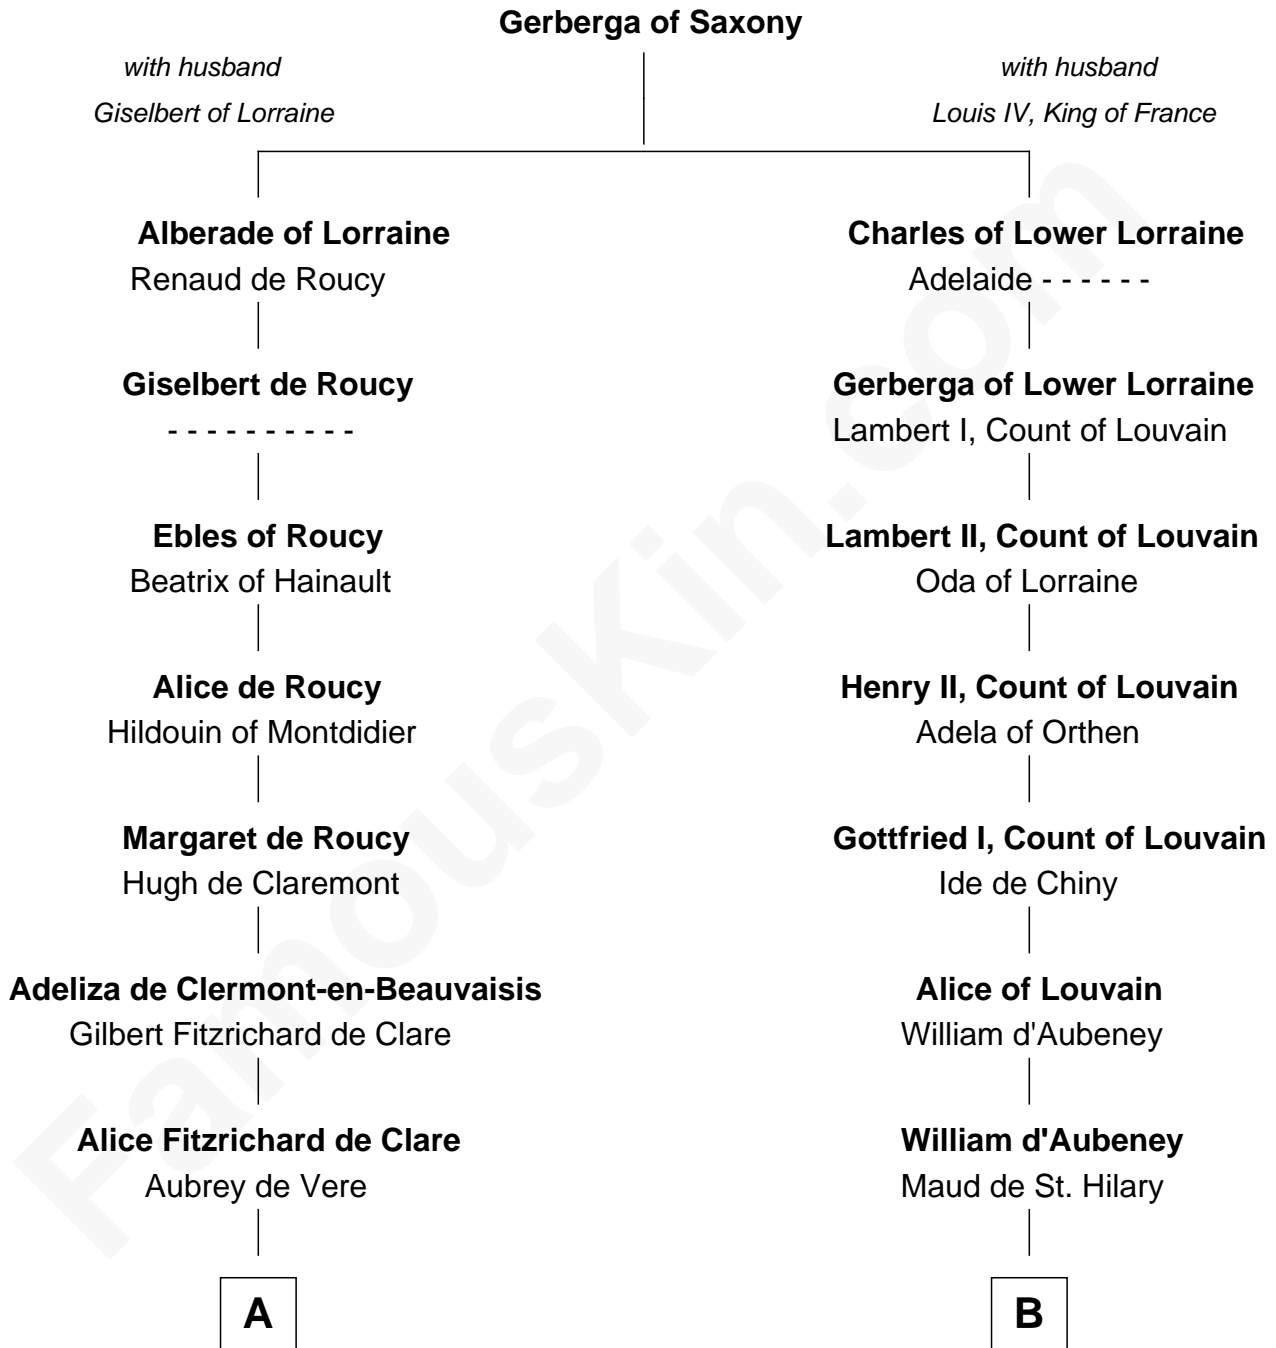

# FamousKin.com Relationship Chart of

**Roger le Bigod**

*Magna Carta Surety*

8th cousin 12 times removed of

**Samuel Appleton**

*(c1586 - 1670) Great Migration Immigrant 1636*

**C**

—  
**Sir Richard Whetehill**

Elizabeth Muston

—  
**Margery Whetehill**

Edward Isaac

—  
**Mary Isaac**

Thomas Appleton

—  
**Samuel Appleton**

*Great Migration Immigrant 1636*

FamousKin.com