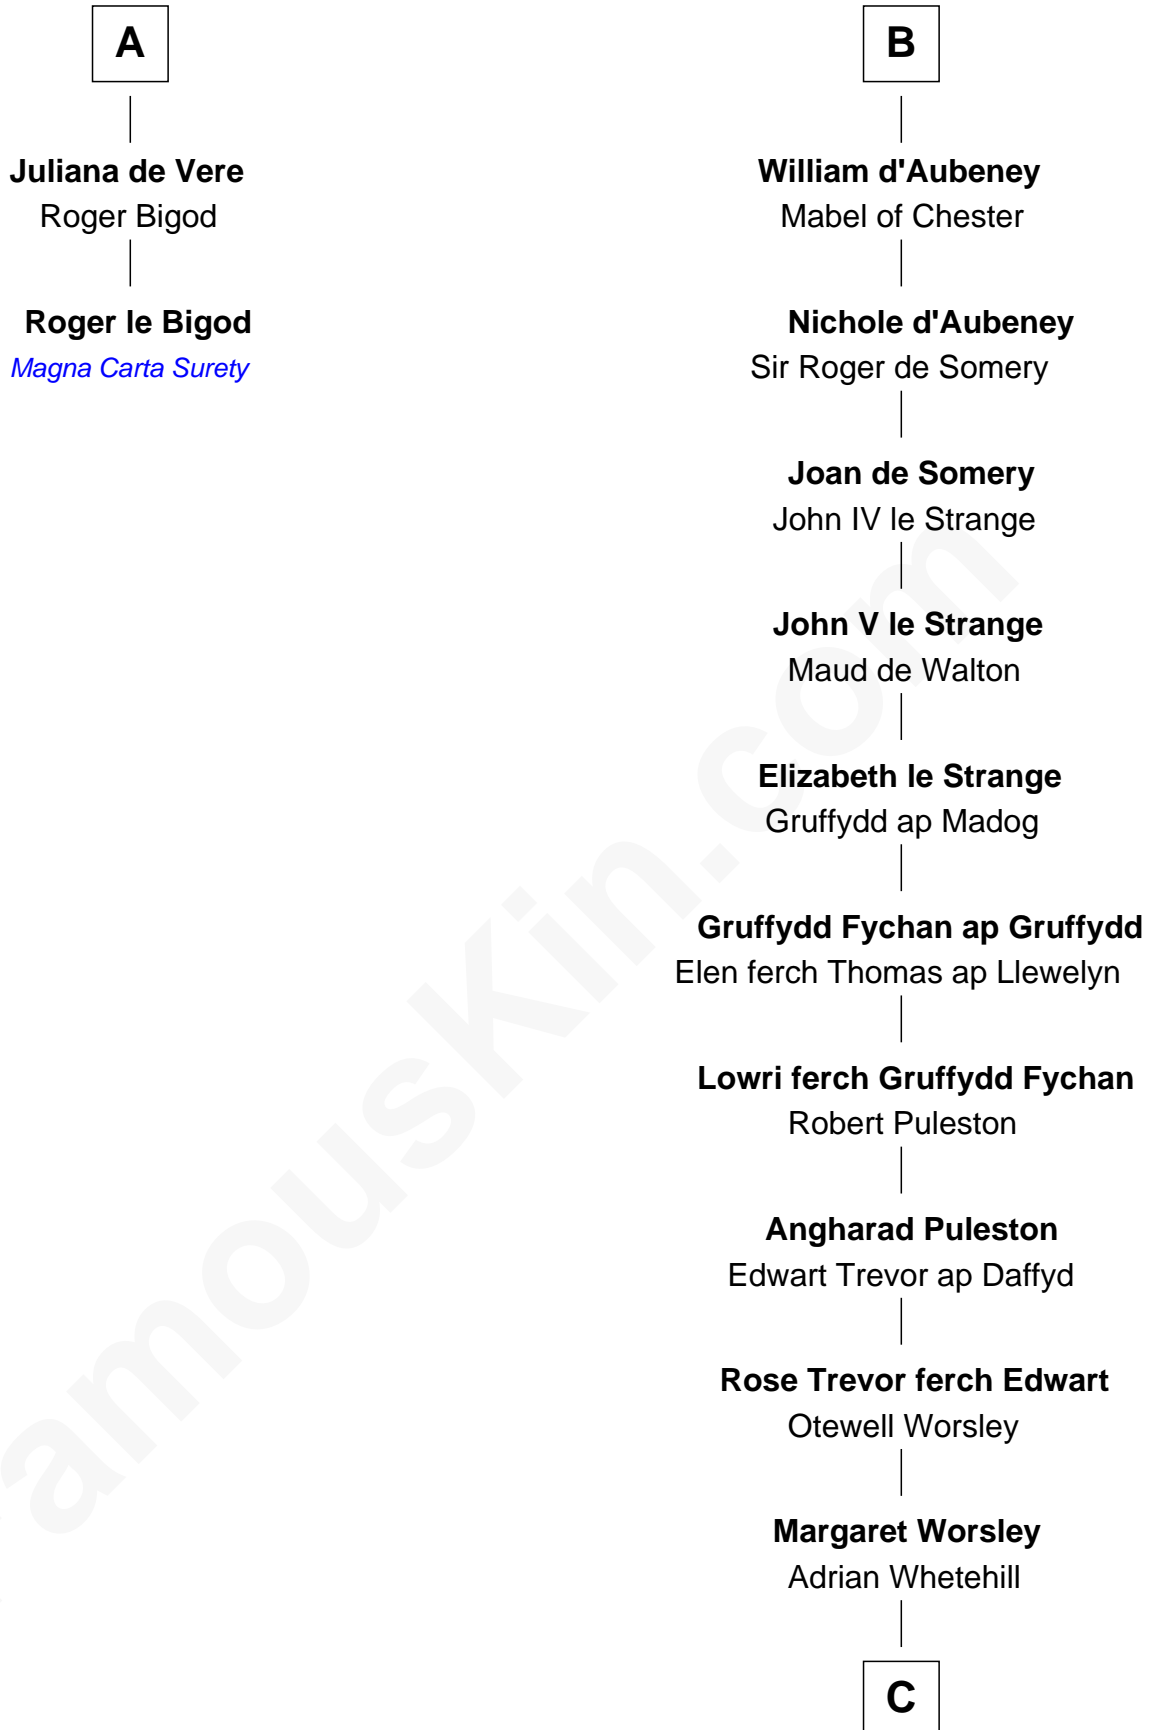

# FamousKin.com Relationship Chart of

**Roger le Bigod**

*Magna Carta Surety*

8th cousin 12 times removed of

**Samuel Appleton**

*(c1586 - 1670) Great Migration Immigrant 1636*

**C**

—  
**Sir Richard Whetehill**

Elizabeth Muston

—  
**Margery Whetehill**

Edward Isaac

—  
**Mary Isaac**

Thomas Appleton

—  
**Samuel Appleton**

*Great Migration Immigrant 1636*

FamousKin.com