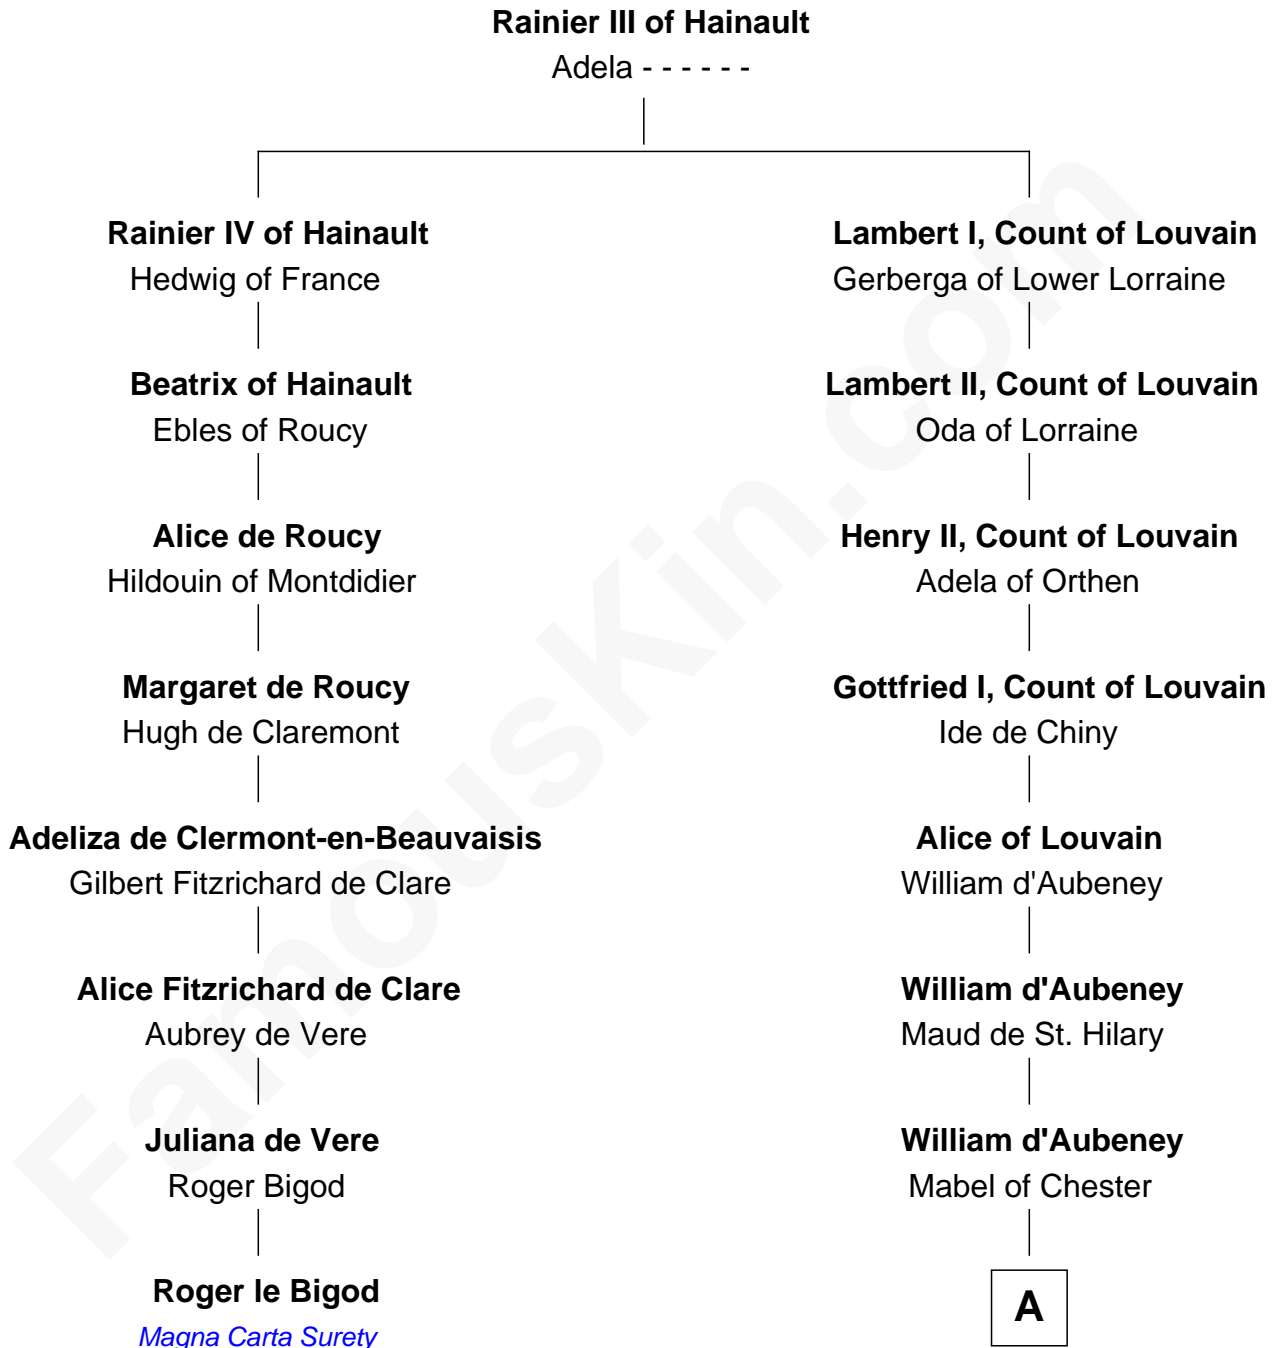

# FamousKin.com Relationship Chart of

**Roger le Bigod**

*Magna Carta Surety*

7th cousin 12 times removed of

**Samuel Appleton**

(c1586 - 1670) *Great Migration Immigrant 1636*

**A**

**Nichole d'Aubenev**  
Sir Roger de Somery

**Joan de Somery**  
John IV le Strange

**John V le Strange**  
Maud de Walton

**Elizabeth le Strange**  
Gruffydd ap Madog

**Gruffydd Fychan ap Gruffydd**  
Elen ferch Thomas ap Llewelyn

**Lowri ferch Gruffydd Fychan**  
Robert Puleston

**Angharad Puleston**  
Edwart Trevor ap Daffyd

**Rose Trevor ferch Edwart**  
Otwell Worsley

**Margaret Worsley**  
Adrian Whetehill

**Sir Richard Whetehill**  
Elizabeth Muston

**B**

**B**

|  
**Margery Whetehill**

Edward Isaac

|  
**Mary Isaac**

Thomas Appleton

|  
**Samuel Appleton**

*Great Migration Immigrant 1636*

FamousKin.com