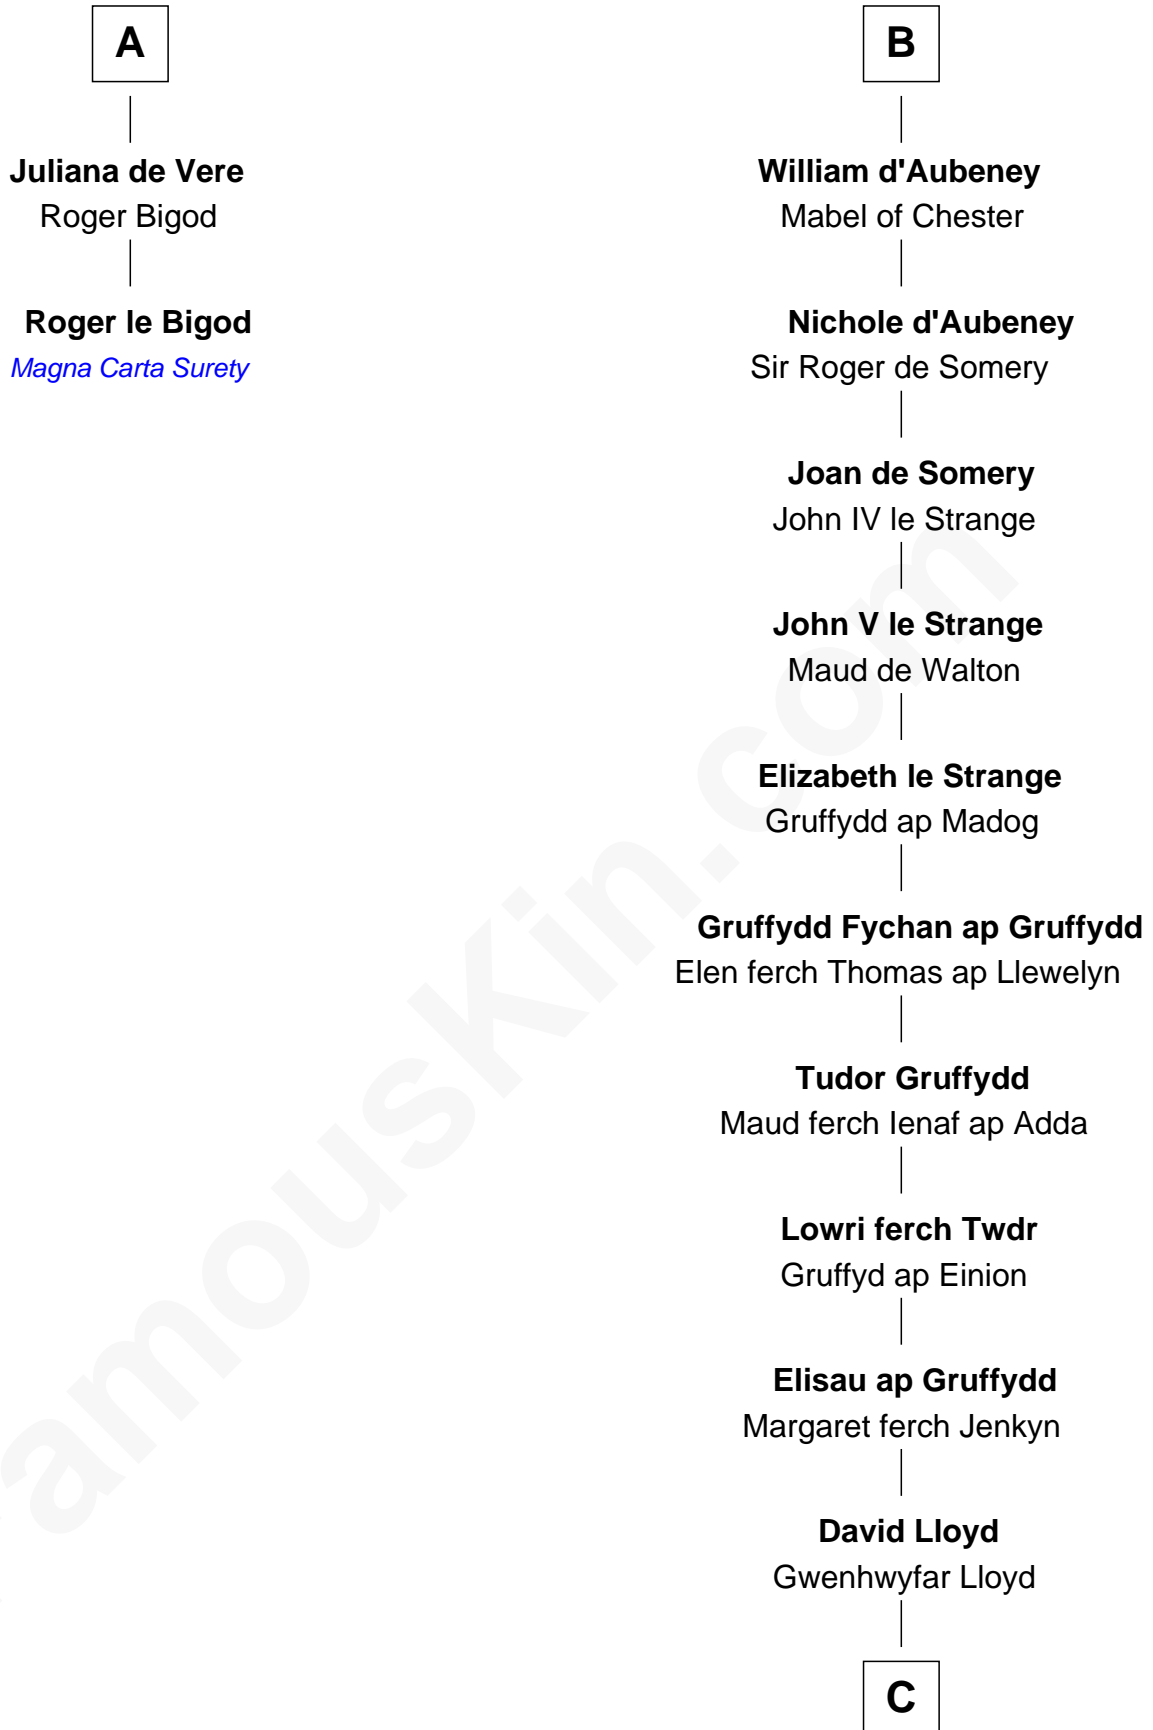

# FamousKin.com Relationship Chart of

**Roger le Bigod**

*Magna Carta Surety*

8th cousin 12 times removed of

**Thomas Yale**

*(c1616 - 1683) Great Migration Immigrant 1638*

**C**

**John Wynn**

Agnes Lloyd

**Rev. David Yale**

Frances Lloyd

**Thomas Yale**

Ann Lloyd

**Thomas Yale**

*Great Migration Immigrant 1638*