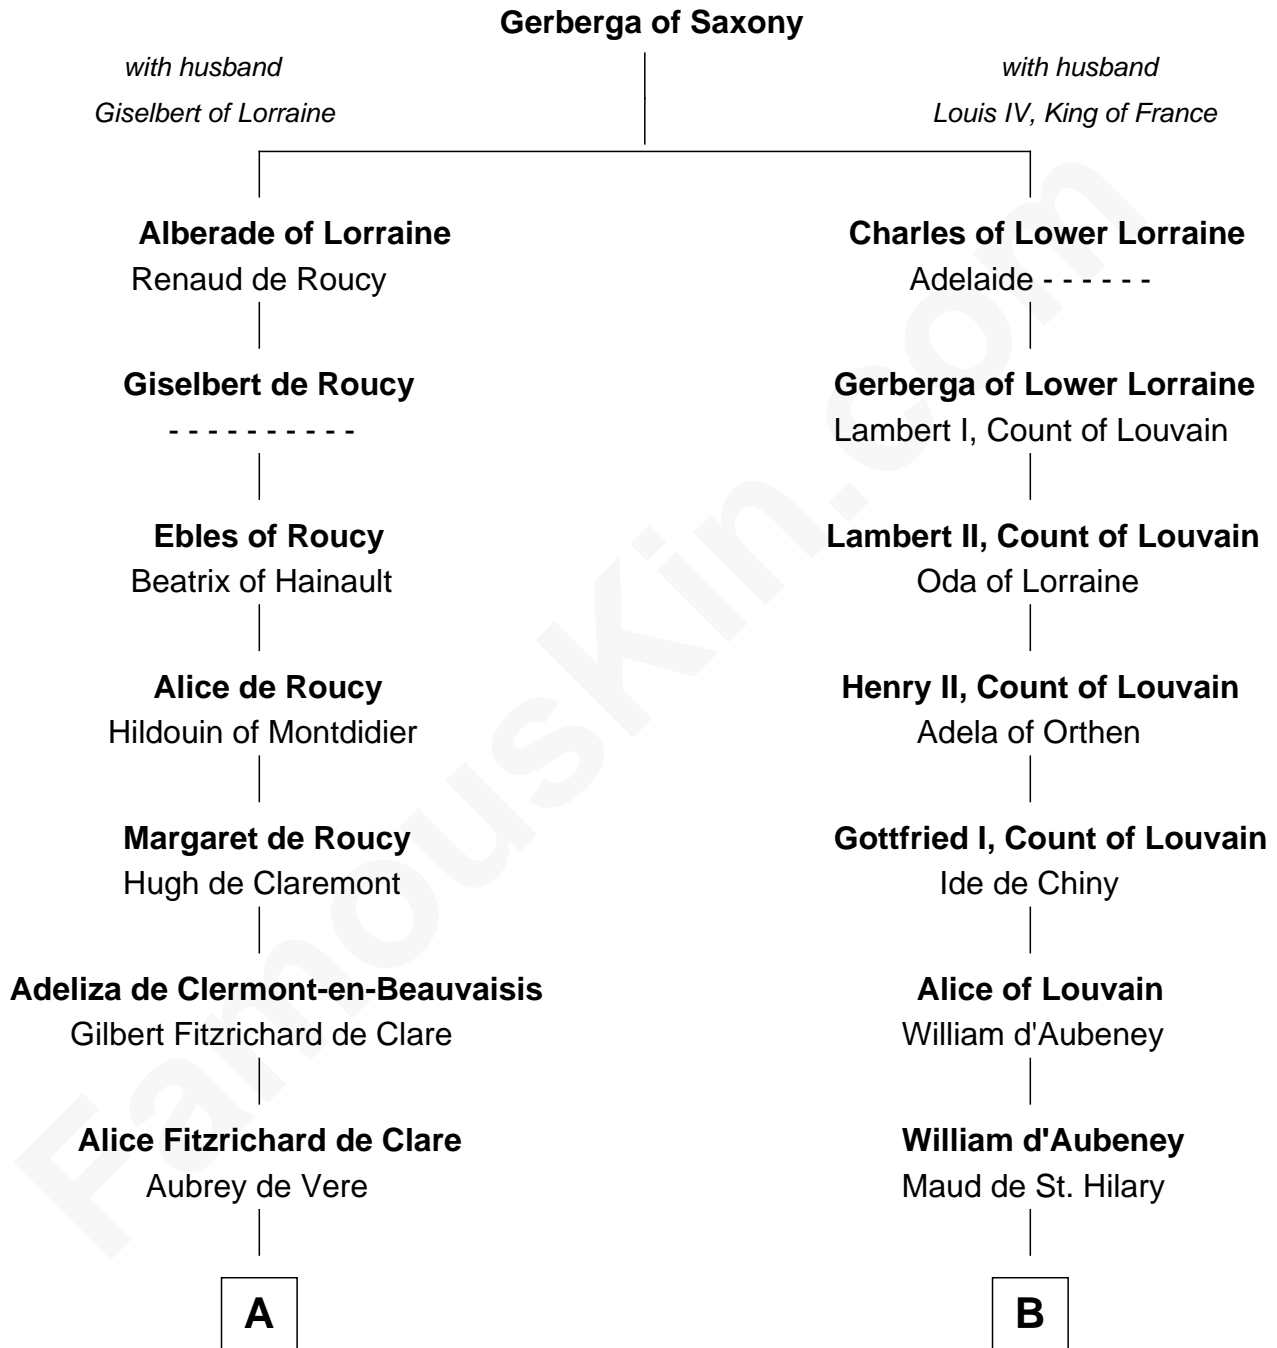

# FamousKin.com Relationship Chart of

**Roger le Bigod**

*Magna Carta Surety*

8th cousin 12 times removed of

**Thomas Yale**

*(c1616 - 1683) Great Migration Immigrant 1638*

**C**

**John Wynn**

Agnes Lloyd

**Rev. David Yale**

Frances Lloyd

**Thomas Yale**

Ann Lloyd

**Thomas Yale**

*Great Migration Immigrant 1638*