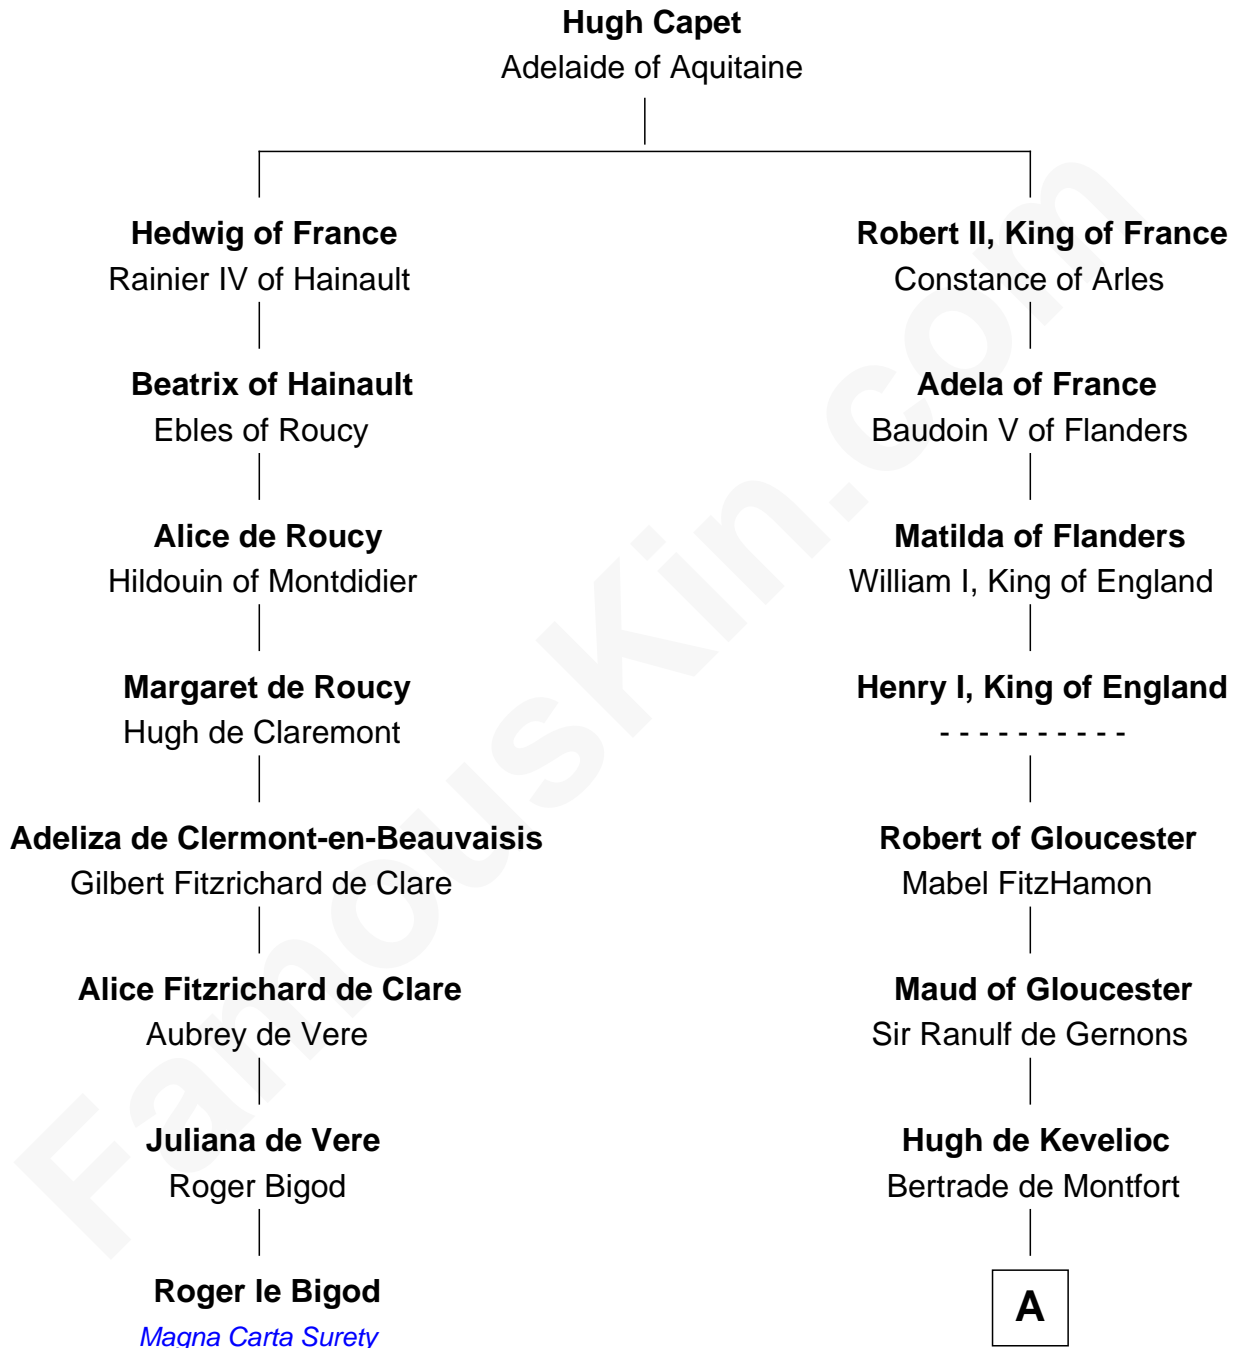

FamousKin.com Relationship Chart of

Roger le Bigod

Magna Carta Surety

7th cousin 13 times removed of

Thomas Yale

(c1616 - 1683) Great Migration Immigrant 1638

A

Mabel of Chester

William d'Aubenev

Nichole d'Aubenev

Sir Roger de Somery

Joan de Somery

John IV le Strange

John V le Strange

Maud de Walton

Elizabeth le Strange

Gruffydd ap Madog

Gruffydd Fychan ap Gruffydd

Elen ferch Thomas ap Llewelyn

Tudor Gruffydd

Maud ferch Ienaf ap Adda

Lowri ferch Twdr

Gruffydd ap Einion

Elisau ap Gruffydd