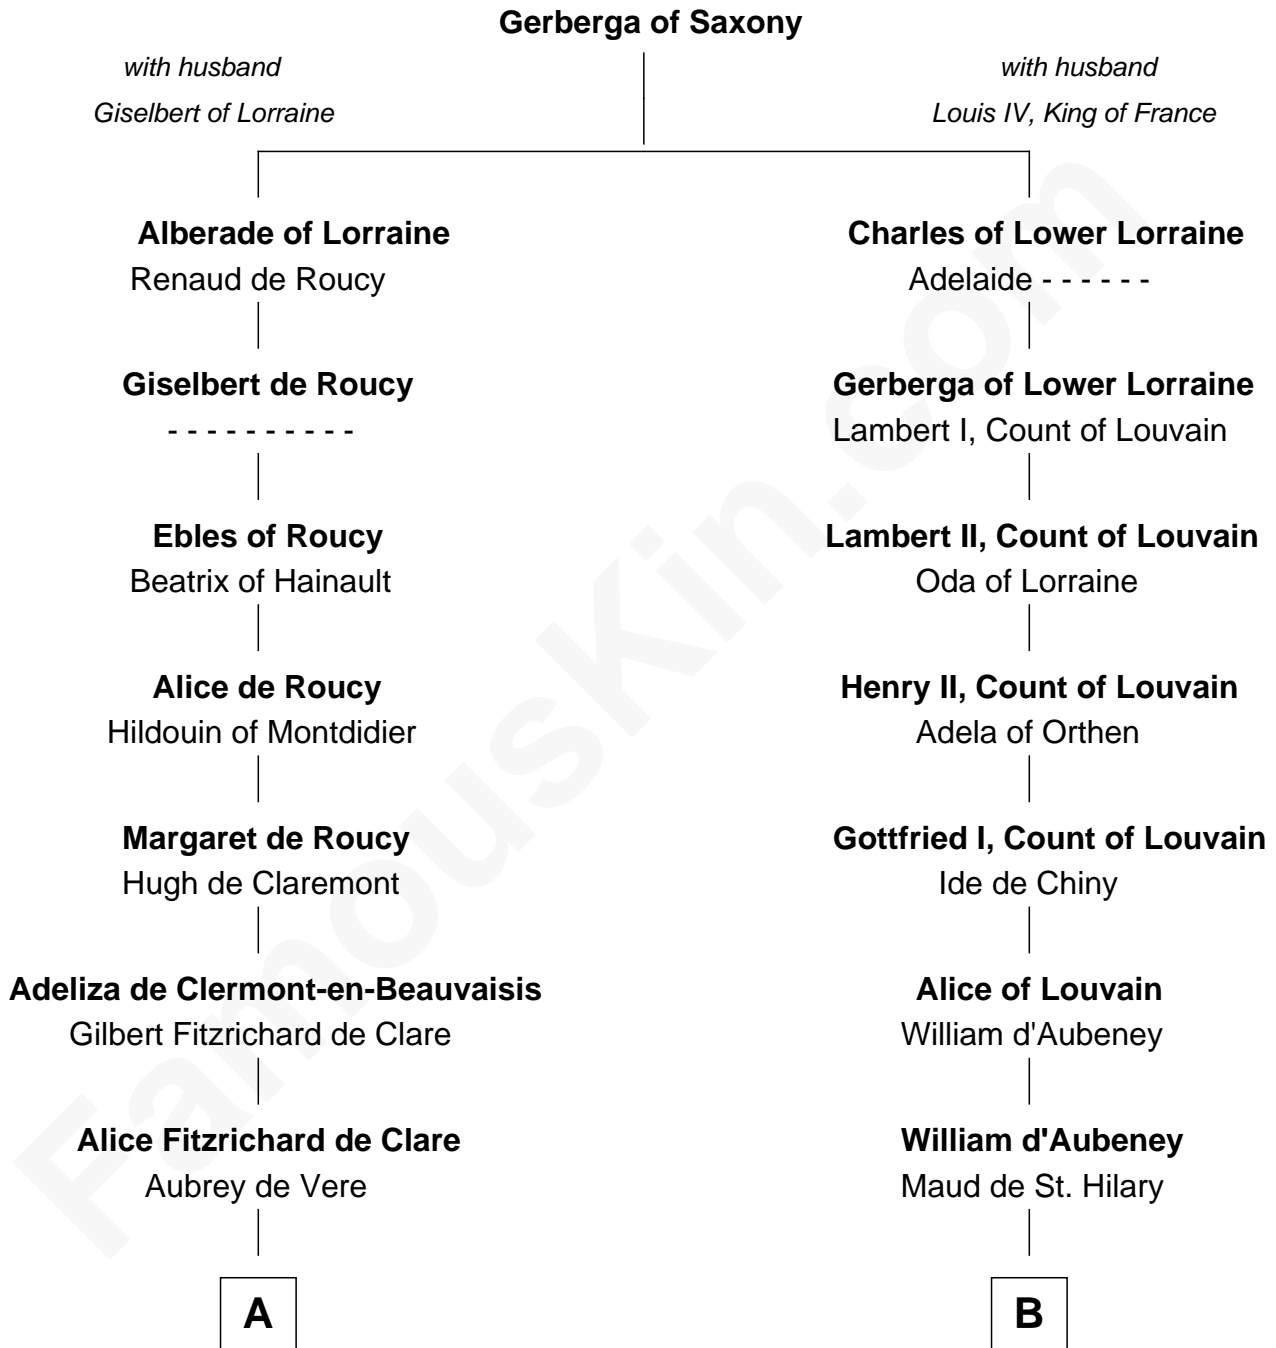

# FamousKin.com Relationship Chart of

**Roger le Bigod**

*Magna Carta Surety*

8th cousin 12 times removed of

**David Yale**

*(c1613 - 1690) Great Migration Immigrant 1638*

**C**

—  
**John Wynn**

Agnes Lloyd

—  
**Rev. David Yale**

Frances Lloyd

—  
**Thomas Yale**

Ann Lloyd

—  
**David Yale**

*Great Migration Immigrant 1638*

FamousKin.com