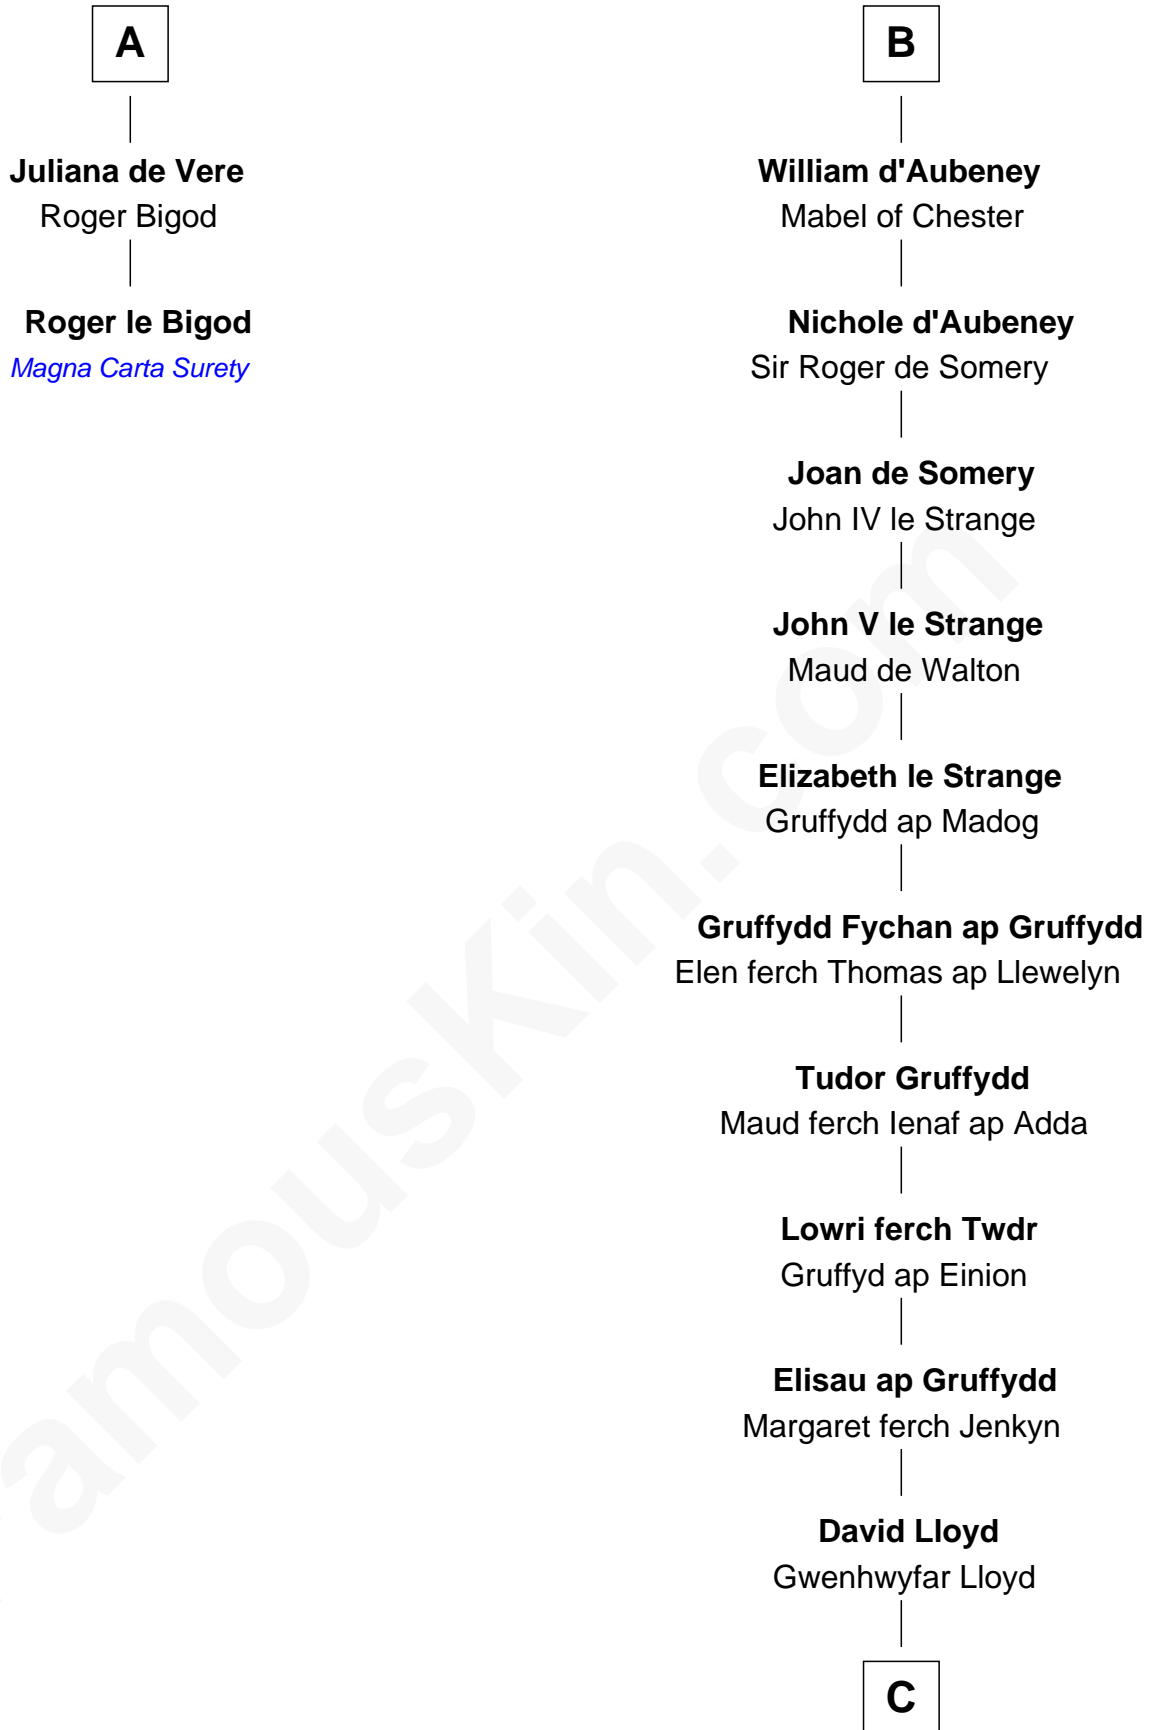

# FamousKin.com Relationship Chart of

**Roger le Bigod**

*Magna Carta Surety*

8th cousin 12 times removed of

**David Yale**

*(c1613 - 1690) Great Migration Immigrant 1638*

**C**

—  
**John Wynn**

Agnes Lloyd

—  
**Rev. David Yale**

Frances Lloyd

—  
**Thomas Yale**

Ann Lloyd

—  
**David Yale**

*Great Migration Immigrant 1638*

FamousKin.com