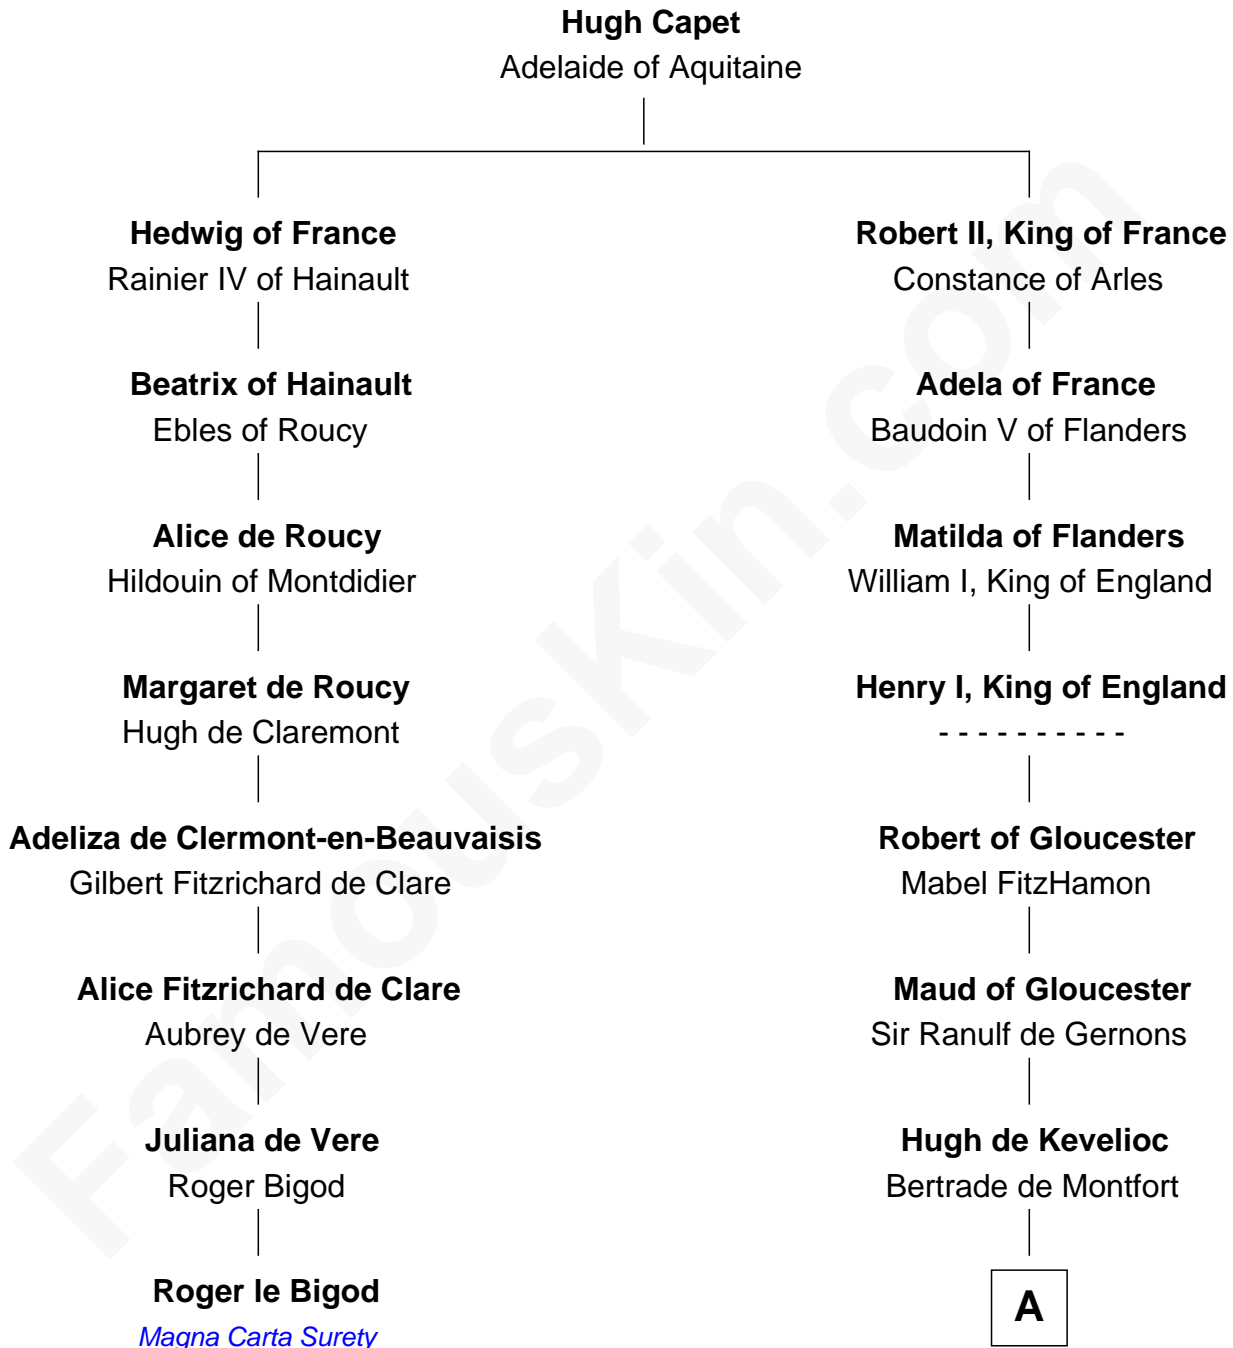

FamousKin.com Relationship Chart of

Roger le Bigod

Magna Carta Surety

7th cousin 13 times removed of

David Yale

(c1613 - 1690) *Great Migration Immigrant 1638*

A

Mabel of Chester

William d'Aubenev

Nichole d'Aubenev

Sir Roger de Somery

Joan de Somery

John IV le Strange

John V le Strange

Maud de Walton

Elizabeth le Strange

Gruffydd ap Madog

Gruffydd Fychan ap Gruffydd

Elen ferch Thomas ap Llewelyn

Tudor Gruffydd

Maud ferch Ienaf ap Adda

Lowri ferch Twdr

Gruffydd ap Einion

Elisau ap Gruffydd