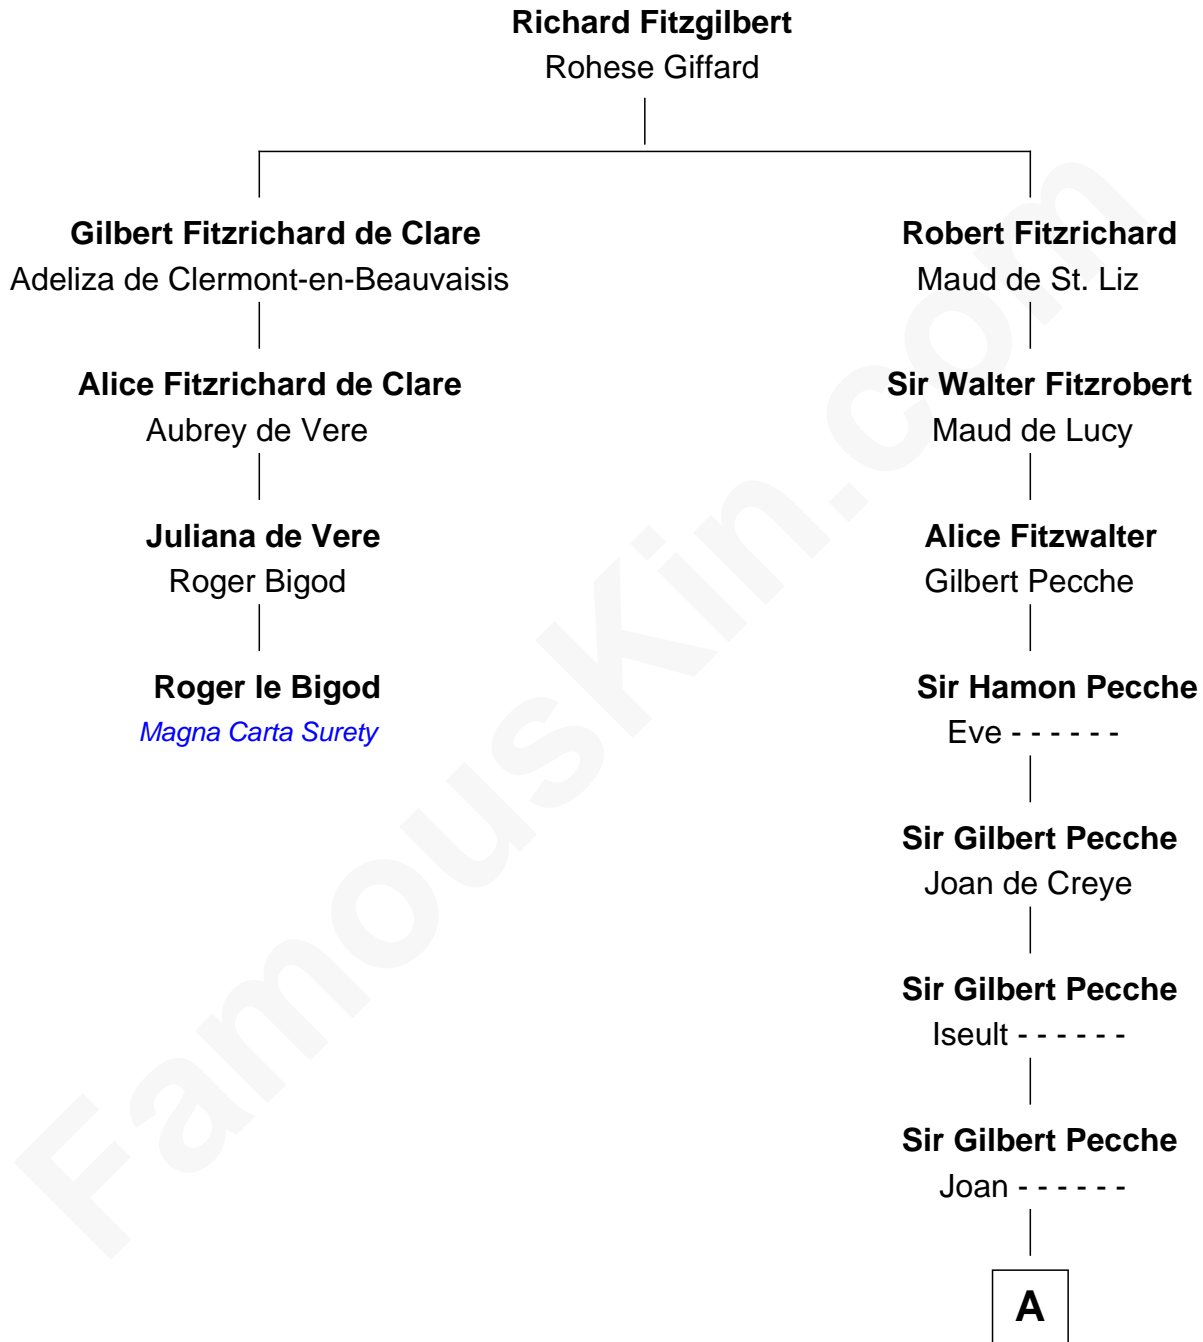

FamousKin.com Relationship Chart of

Roger le Bigod

Magna Carta Surety

3rd cousin 13 times removed of

John Lawrence

(c1618 - 1698/9) Planter passenger 1635

A

Katherine Pecche
Sir Thomas Notbeme

Thomas Lawrence
Joanna Antrobus

John Lawrence
Planter passenger 1635