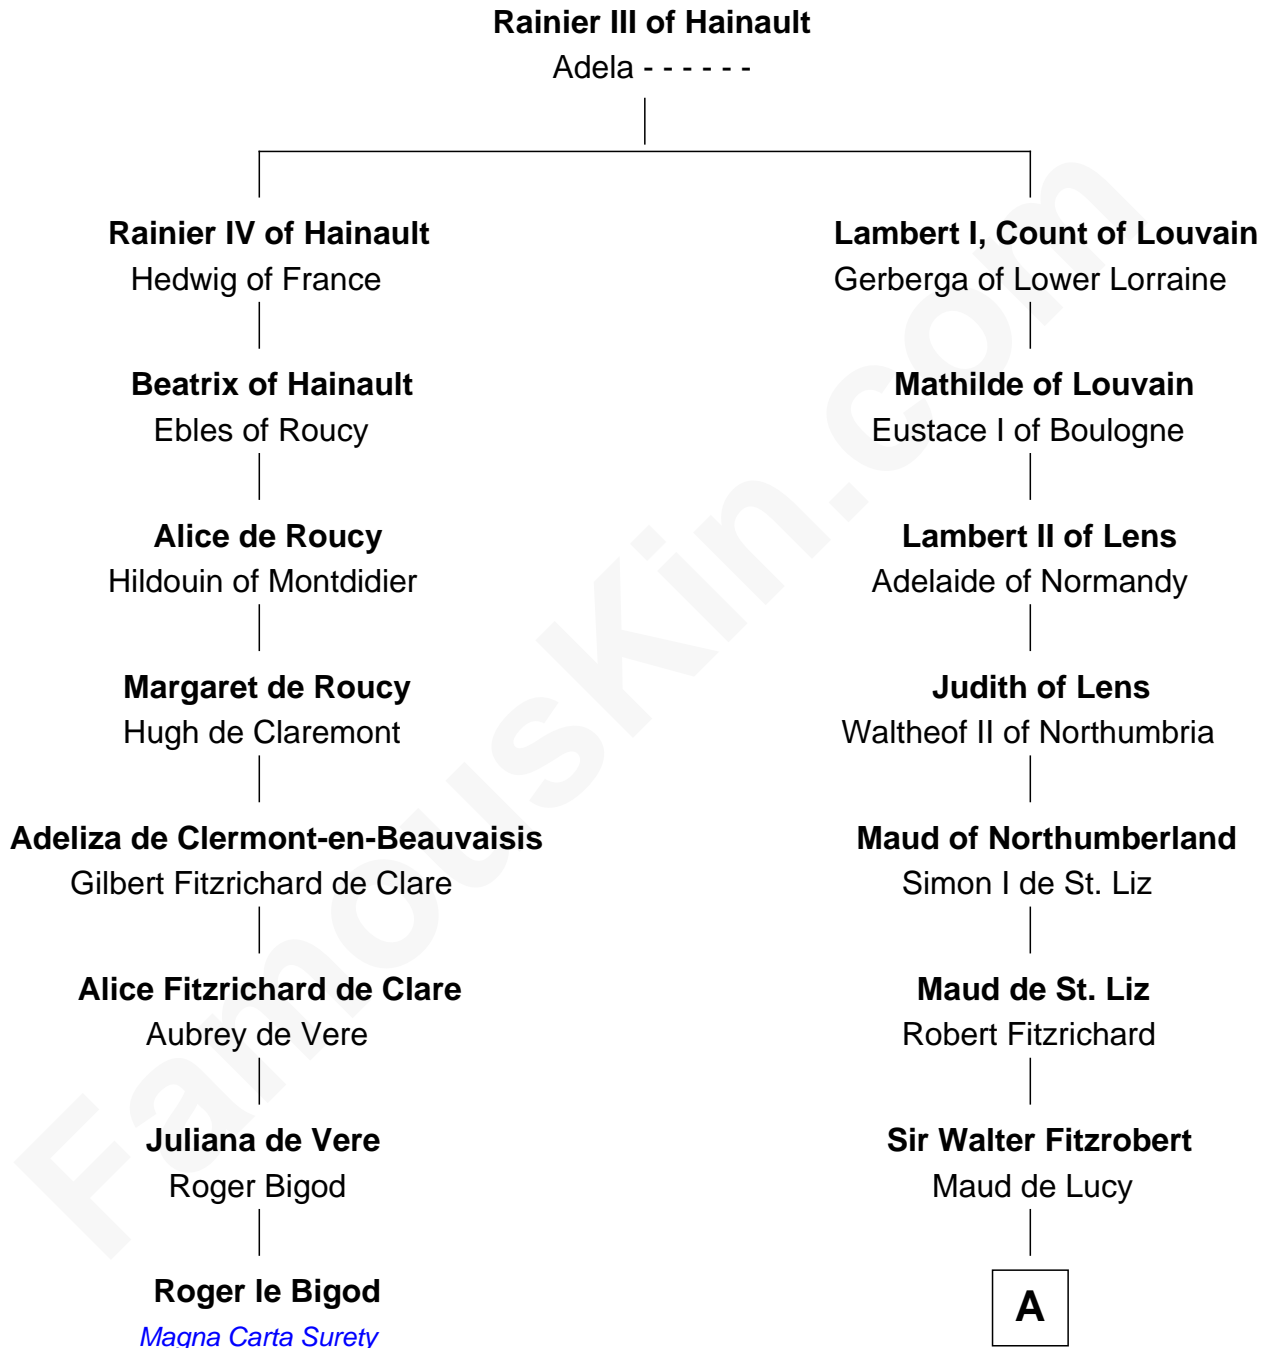

FamousKin.com Relationship Chart of

Roger le Bigod

Magna Carta Surety

7th cousin 14 times removed of

John Lawrence

(c1618 - 1698/9) Planter passenger 1635

A

Alice Fitzwalter
Gilbert Pecche