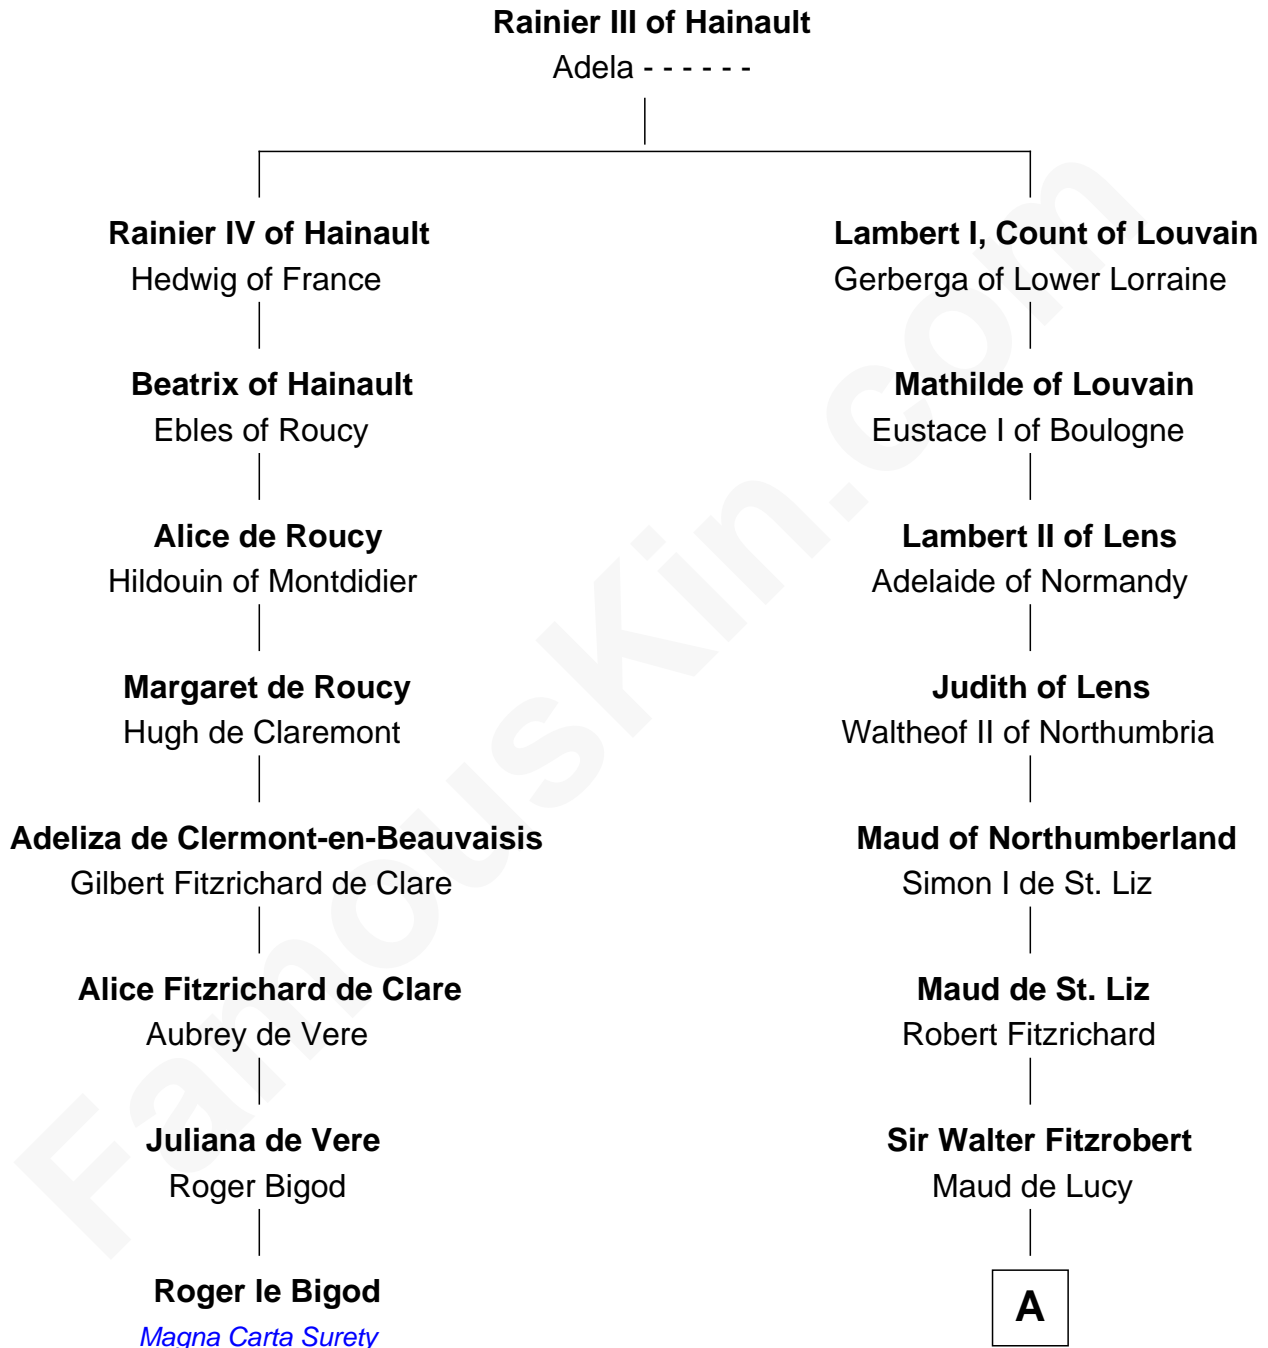

FamousKin.com Relationship Chart of

Roger le Bigod

Magna Carta Surety

7th cousin 14 times removed of

Mary Lawrence

(c1625 - 1715) Planter passenger 1635

A

Alice Fitzwalter

Gilbert Pecche

Sir Hamon Pecche

Eve - - - - -

Sir Gilbert Pecche

Joan de Creye

Sir Gilbert Pecche

Iseult - - - - -

Sir Gilbert Pecche