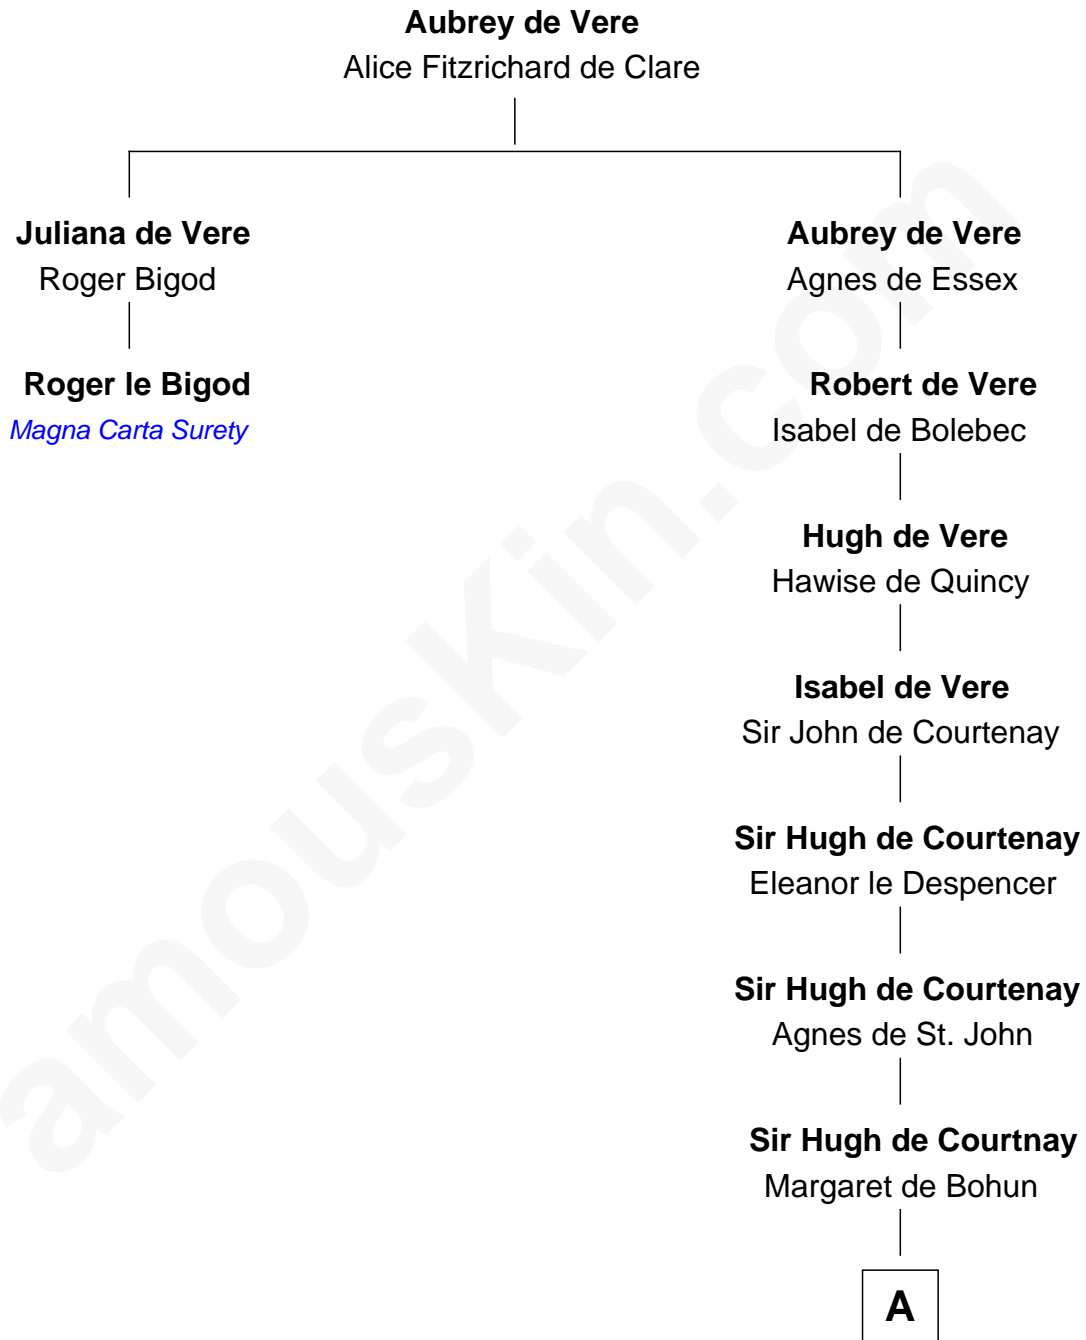

FamousKin.com Relationship Chart of

Roger le Bigod

Magna Carta Surety

1st cousin 14 times removed of

Percival Lowell

(c1570 - c1666) Great Migration Immigrant 1639

A

Elizabeth de Courtnay

Margaret Hill

Eleanor Luttrell

Roger Yorke

Elizabeth Yorke

Edmund Percival

Christian Percival

Richard Lowle

Percival Lowell

Great Migration Immigrant 1639