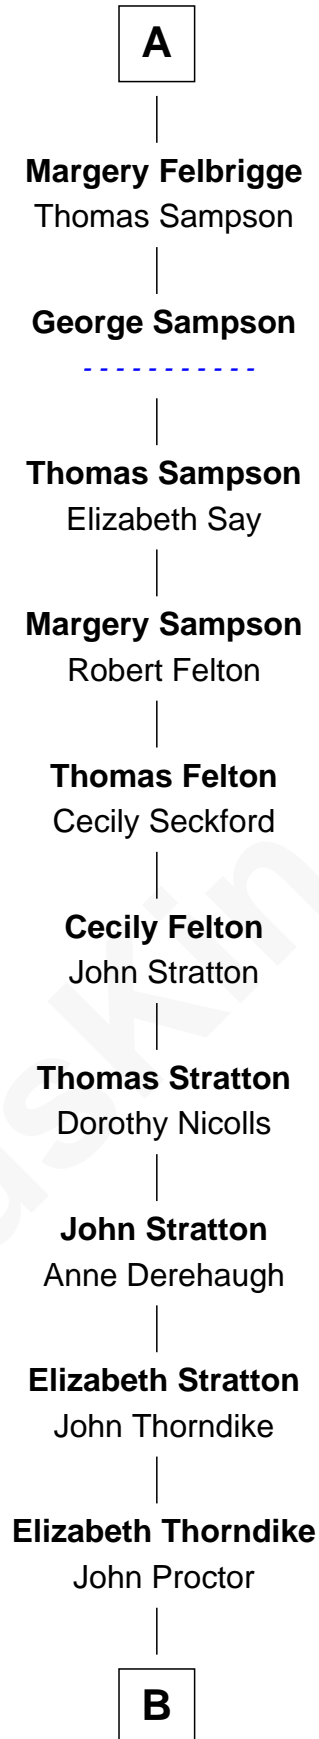

FamousKin.com Relationship Chart of

Roger le Bigod

Magna Carta Surety

25th Great-grandfather of

John Lithgow

Stage, TV, and Movie Actor

Roger le Bigod

Ida de Tony

Roger Bigod alias Felbrigge

Sir George Felbrigge

Margery Aspale

Sir John Felbrigge

Margaret - - - - -

A

B

—
Thorndike Proctor

Hannah Felton

—
Nathan Proctor

Mary Reed

—
Mary Proctor

Abraham Peirce

—
Abraham Peirce

Ruth Page

—
Proctor Peirce

Susanna Newton

—
William Peirce

Ellen Prentiss

—
Ellen Prentiss Peirce

Washington Lithgow

—
Arthur Washington Lithgow

Ina Berenice Robinson

—
Arthur Washington Lithgow