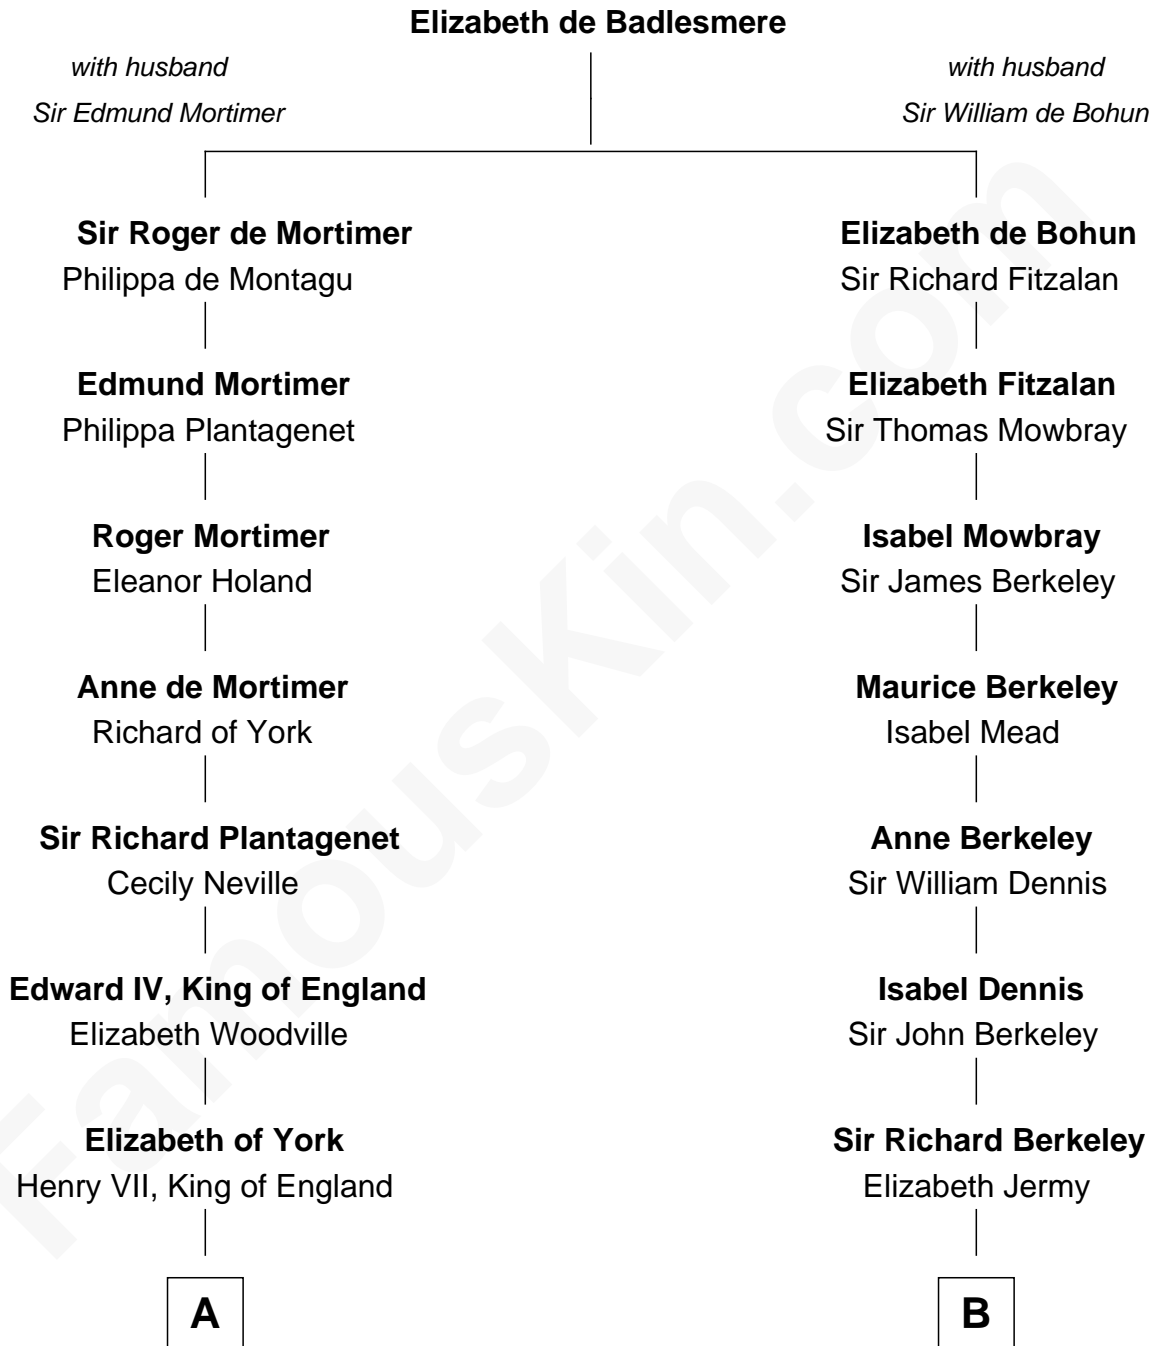

FamousKin.com Relationship Chart of

Mary Stuart
Queen of Scots

9th cousin 11 times removed of

Warren Buffett

Chairman & CEO, Berkshire Hathaway

C

—
Susan Ann Watson

Ford Bela Barber

—
Stella Frances Barber

John Ammon Stahl

—
Leila Stahl

Howard Homan Buffett

—
Warren Buffett

Chairman & CEO, Berkshire Hathaway

FamousKin.com