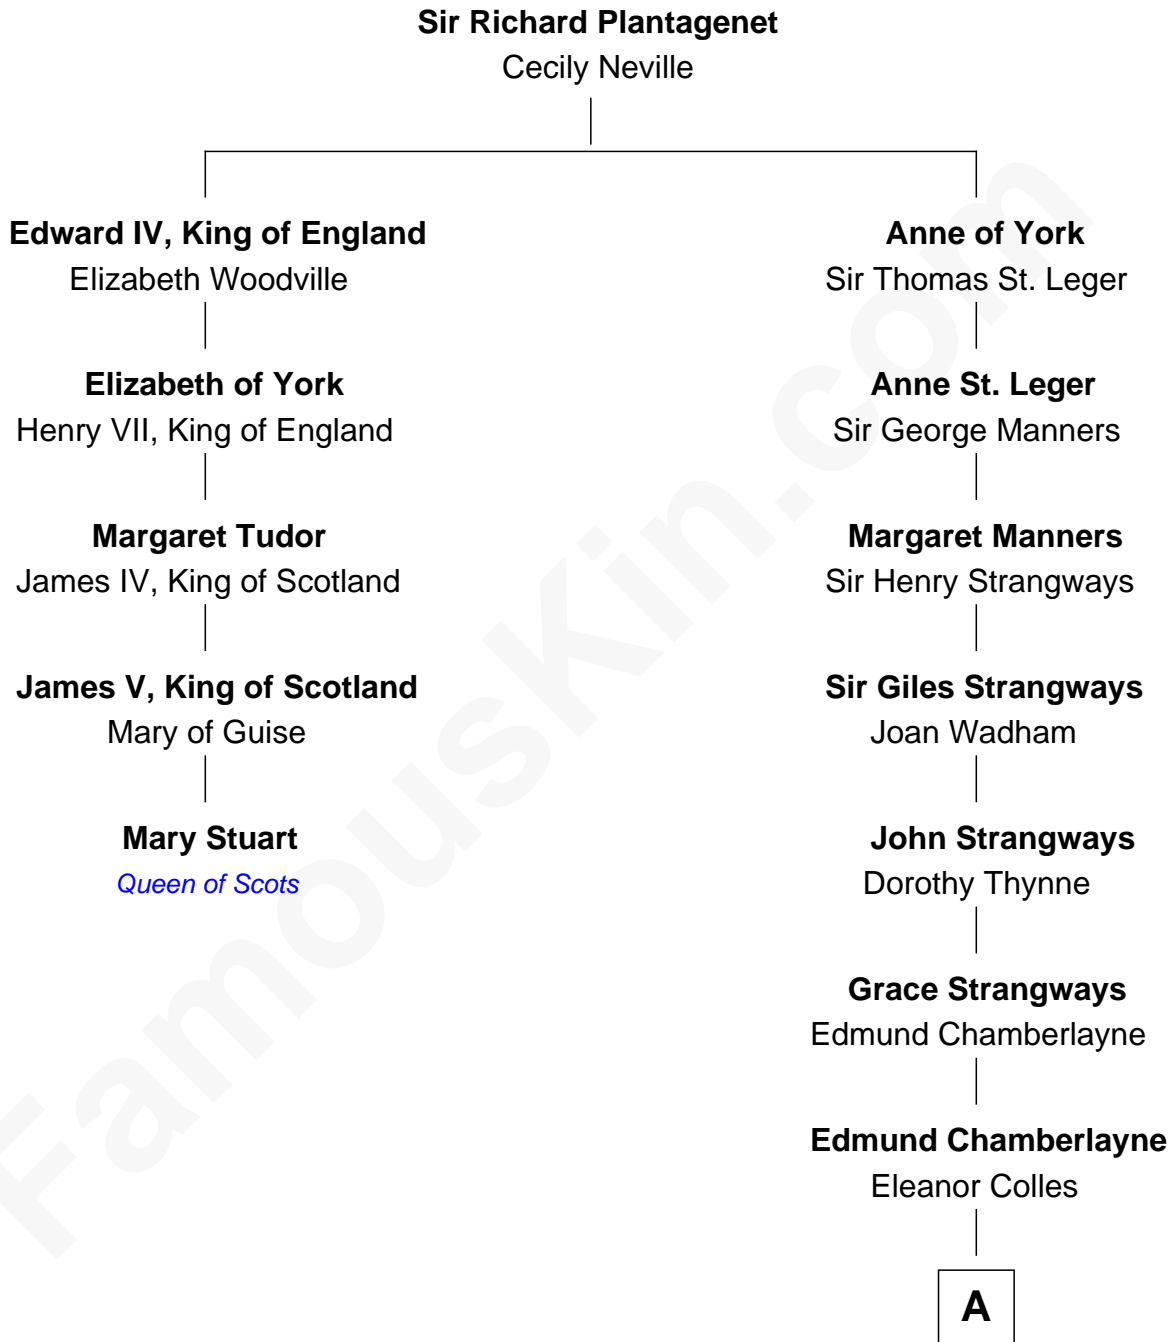

# FamousKin.com Relationship Chart of

**Mary Stuart**

*Queen of Scots*

4th cousin 7 times removed of

**James C. Jones**

*10th Governor of Tennessee*

**A**

**Thomas Chamberlayne**  
Elizabeth Stratton

**Dorothy Chamberlayne**  
Peter Jones

**Thomas Jones**  
Susanna - - - - -

**Peter Jones**  
Catherine Chappell

**James C. Jones**  
*10th Governor of Tennessee*

FamousKin.com