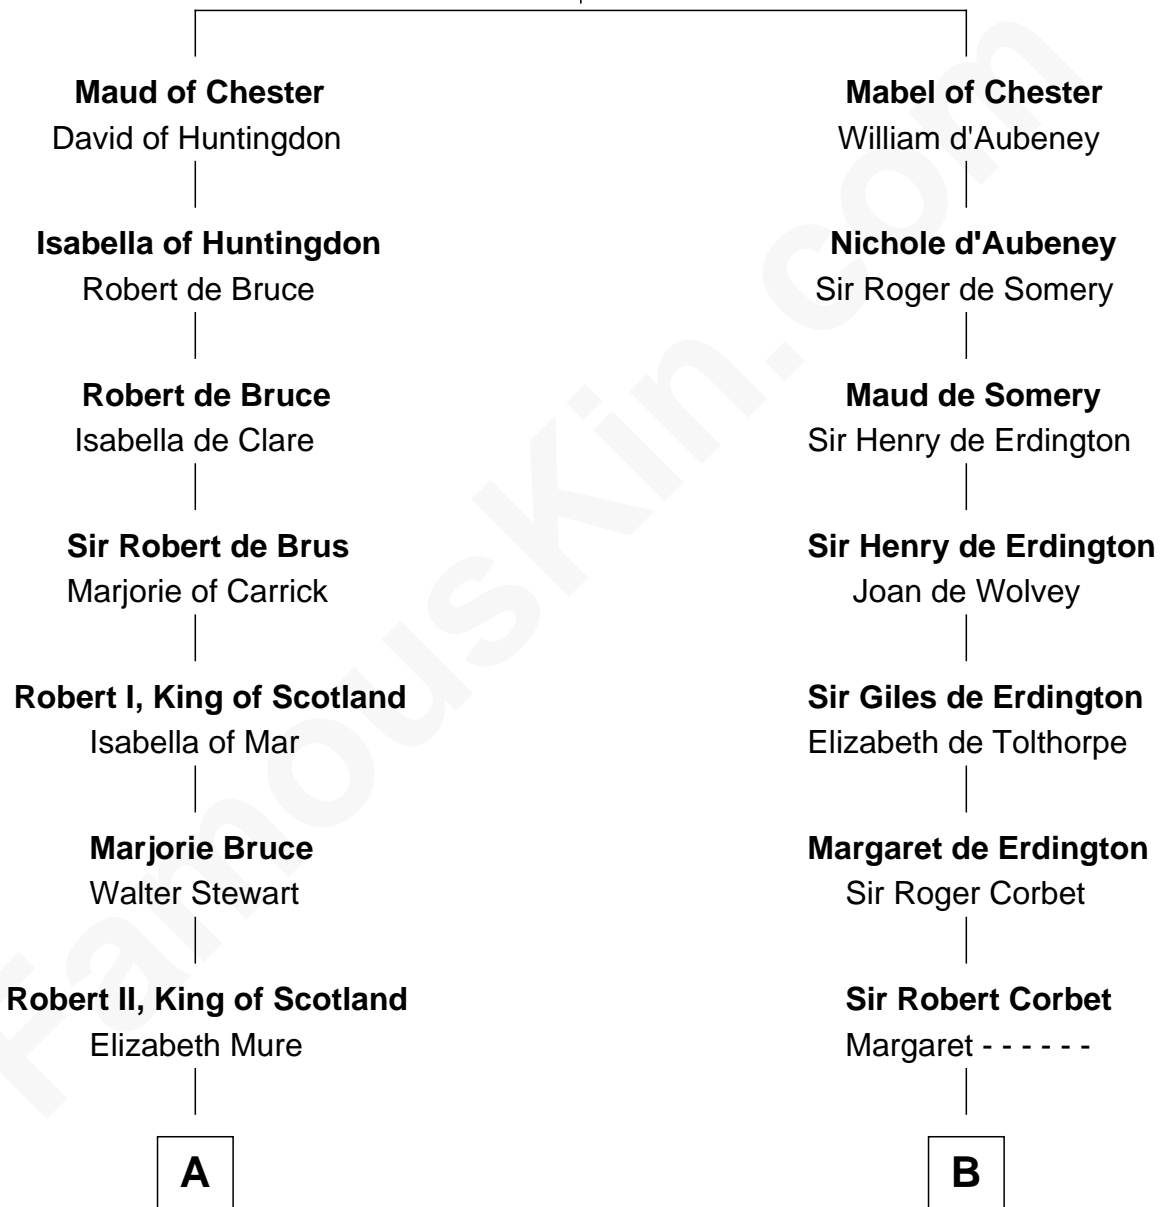

# FamousKin.com Relationship Chart of

**Mary Stuart**

*Queen of Scots*

13th cousin 6 times removed of

**John Davis**

*14th and 17th Governor of Massachusetts*

**Bertrade de Montfort**

Hugh de Kevelioc

**C**

Simon Davis  
Hannah Gates

Isaac Davis  
Anna Brigham

John Davis  
*14th and 17th Governor of Massachusetts*

FamousKin.com