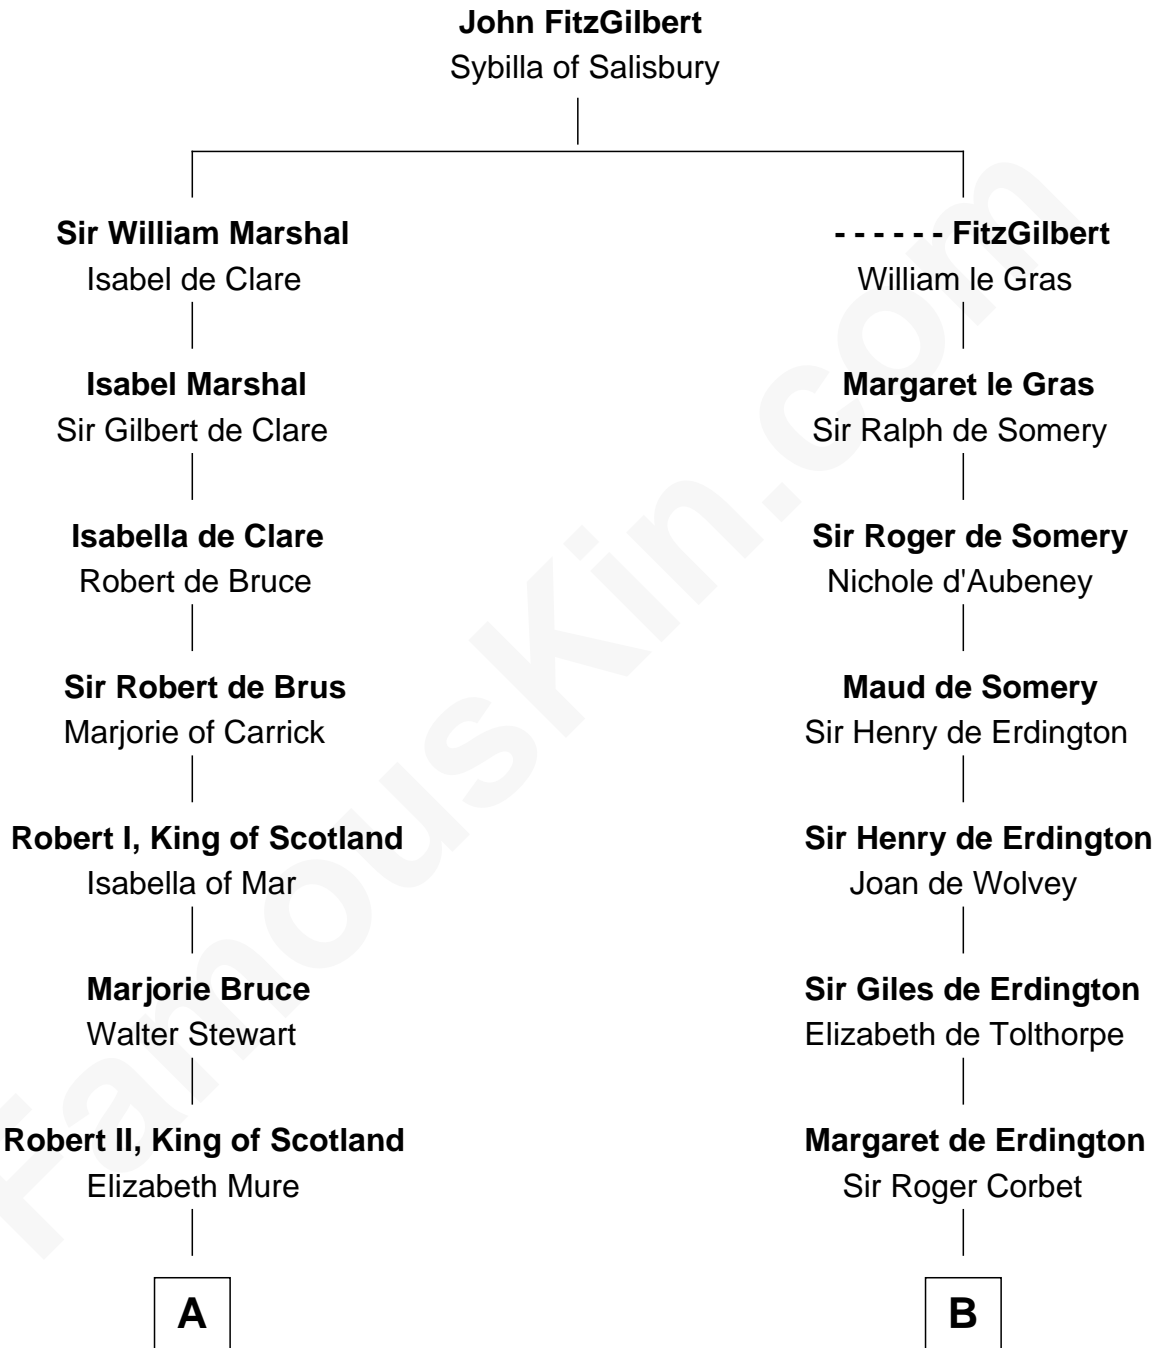

# FamousKin.com Relationship Chart of

**Mary Stuart**

*Queen of Scots*

13th cousin 7 times removed of

**John Davis**

*14th and 17th Governor of Massachusetts*

**C**

**Dorothy Heald**

Simon Davis

**Simon Davis**

Hannah Gates

**Isaac Davis**

Anna Brigham

**John Davis**

*14th and 17th Governor of Massachusetts*