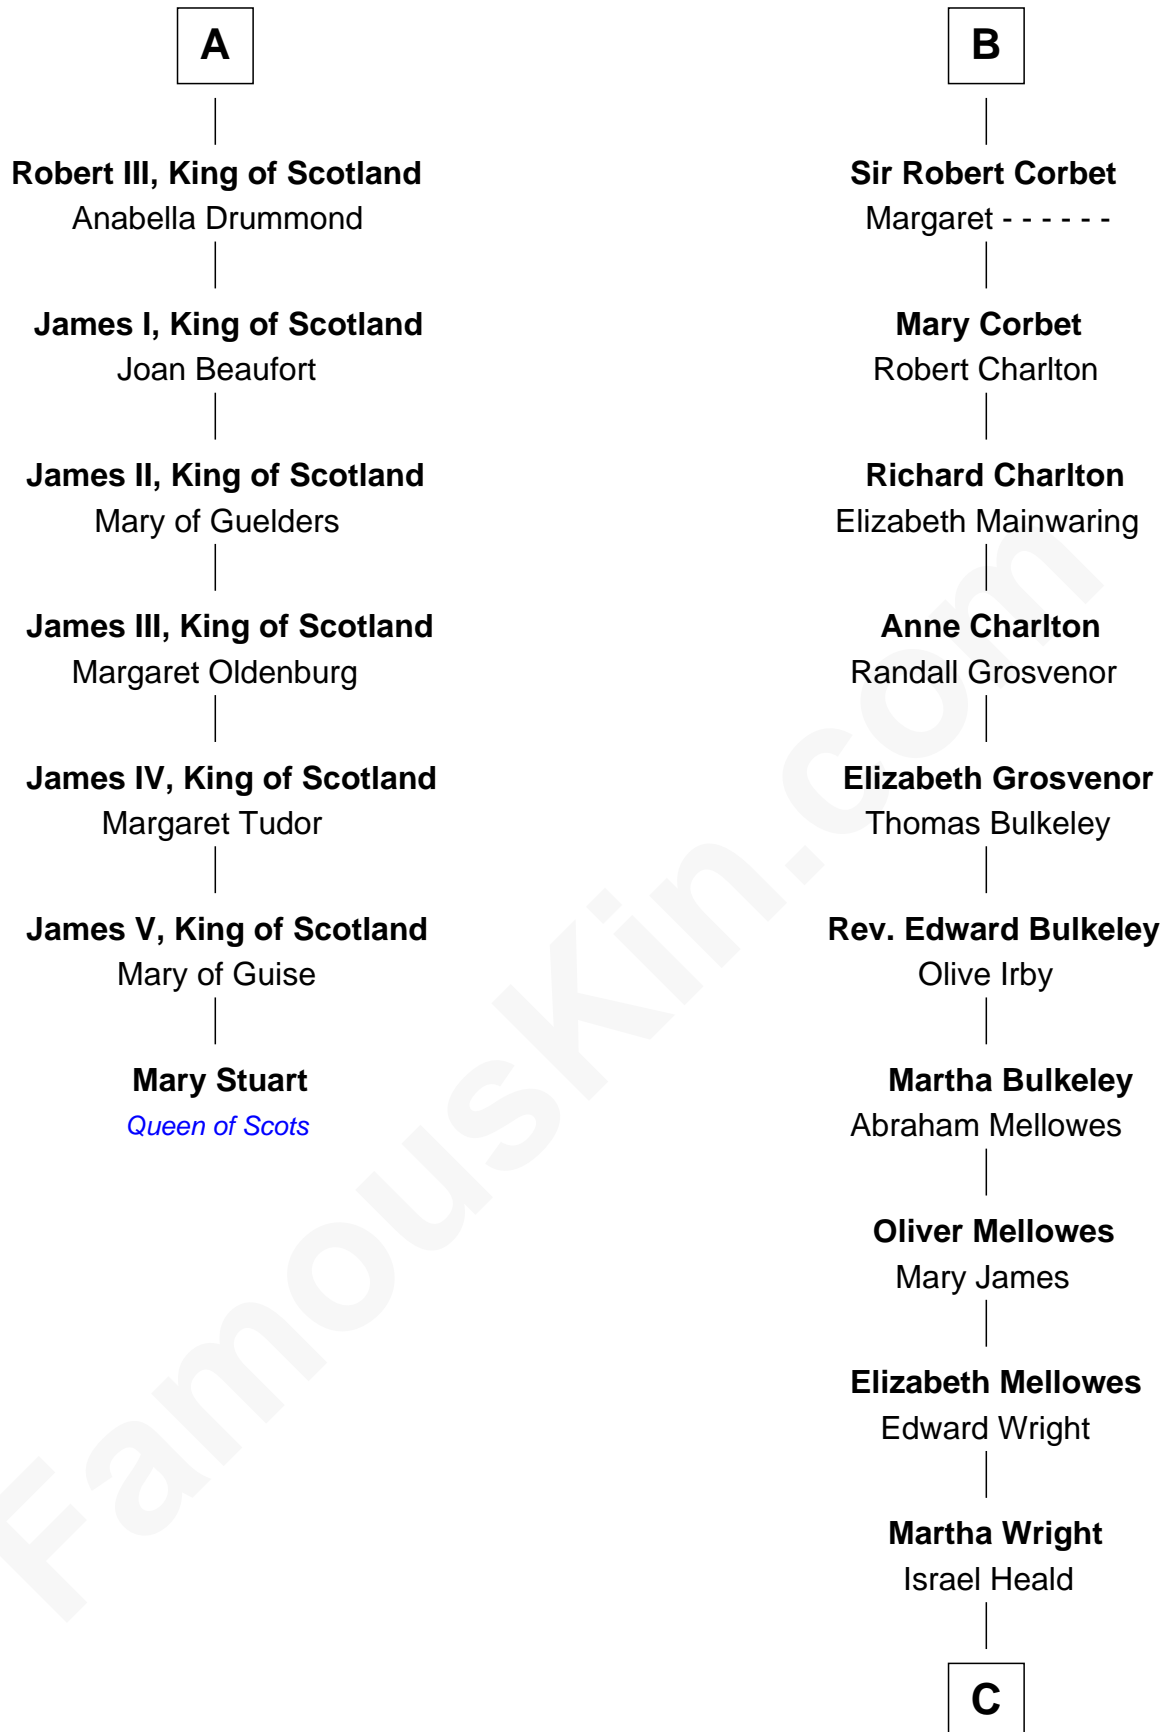

# FamousKin.com Relationship Chart of

**Mary Stuart**

*Queen of Scots*

13th cousin 7 times removed of

**John Davis**

*14th and 17th Governor of Massachusetts*

**C**

**Dorothy Heald**

Simon Davis

**Simon Davis**

Hannah Gates

**Isaac Davis**

Anna Brigham

**John Davis**

*14th and 17th Governor of Massachusetts*