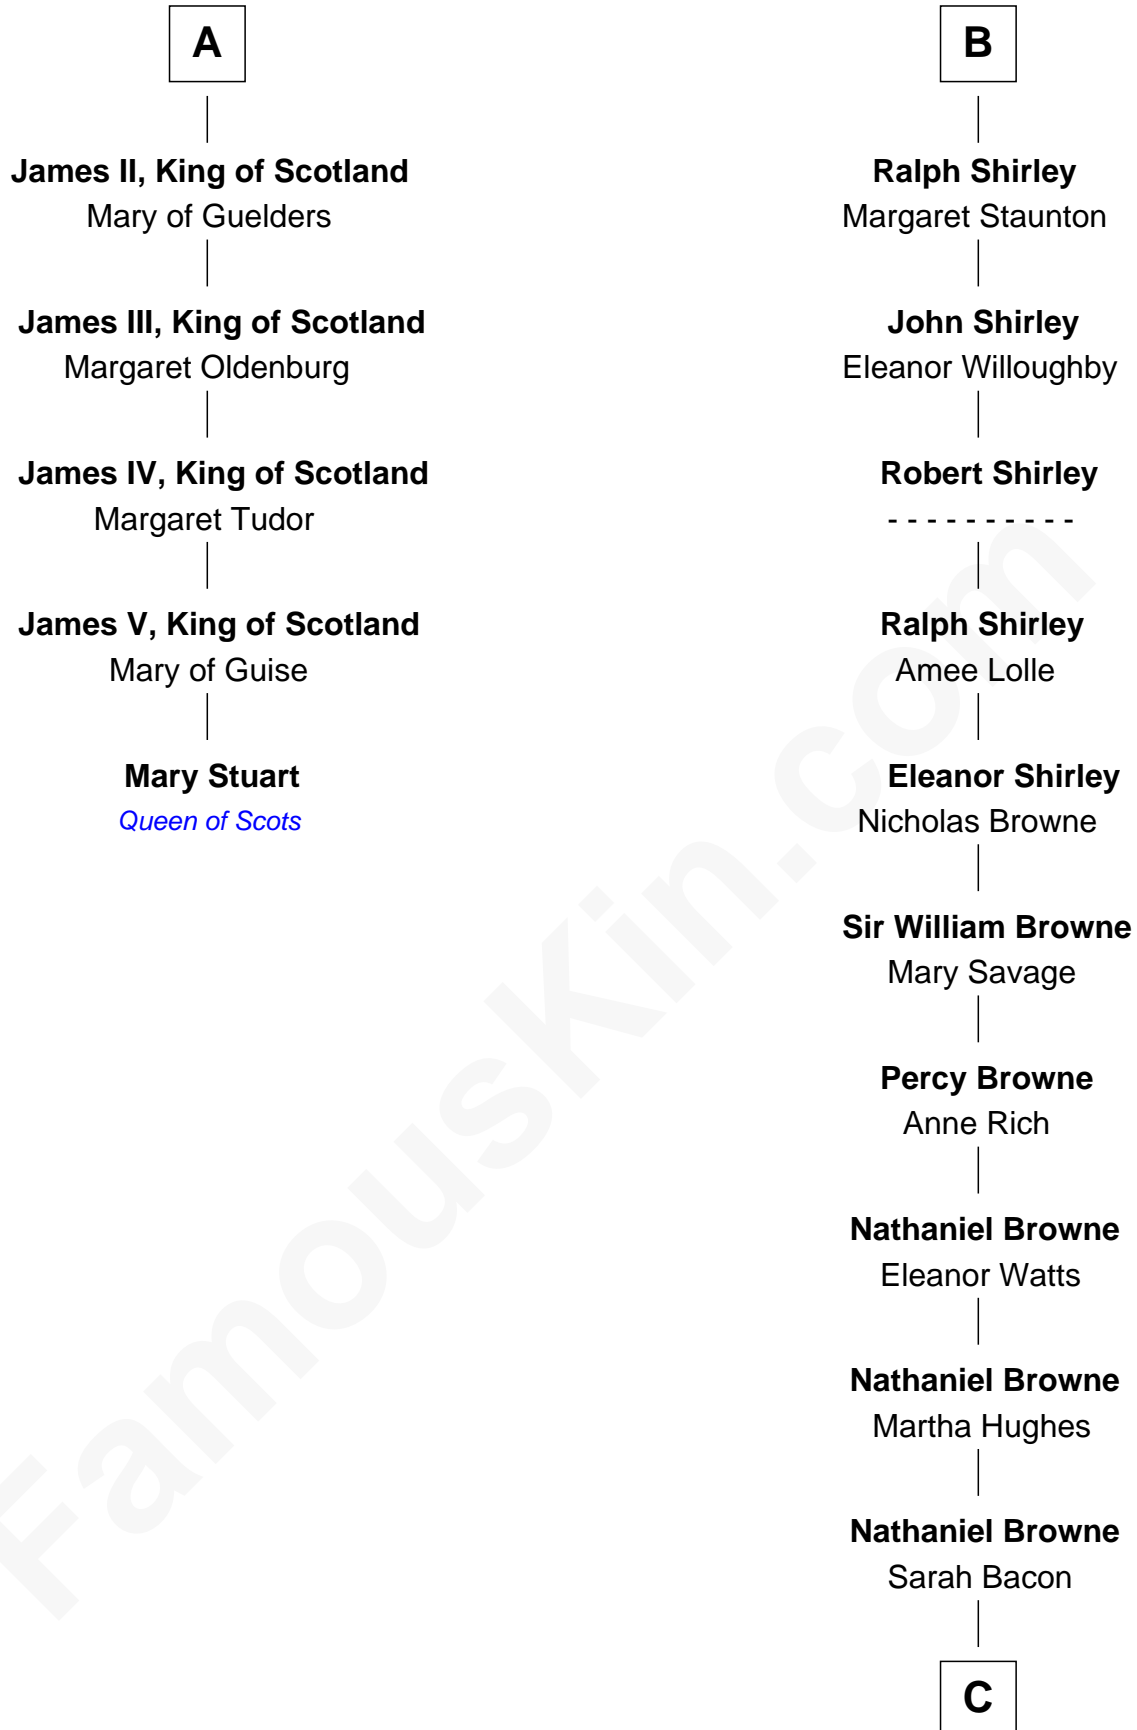

FamousKin.com Relationship Chart of

Mary Stuart

Queen of Scots

11th cousin 10 times removed of

William Henry Moore

Co-Founder, U.S. Steel and Nabisco

C

Sarah Browne
George Beckwith

George Beckwith
Rachel Marsh

George Beckwith
Mary Bradley

Rachael Arvilla Beckwith
Nathaniel Ford Moore

William Henry Moore
Co-Founder, U.S. Steel and Nabisco

FamousKin.com