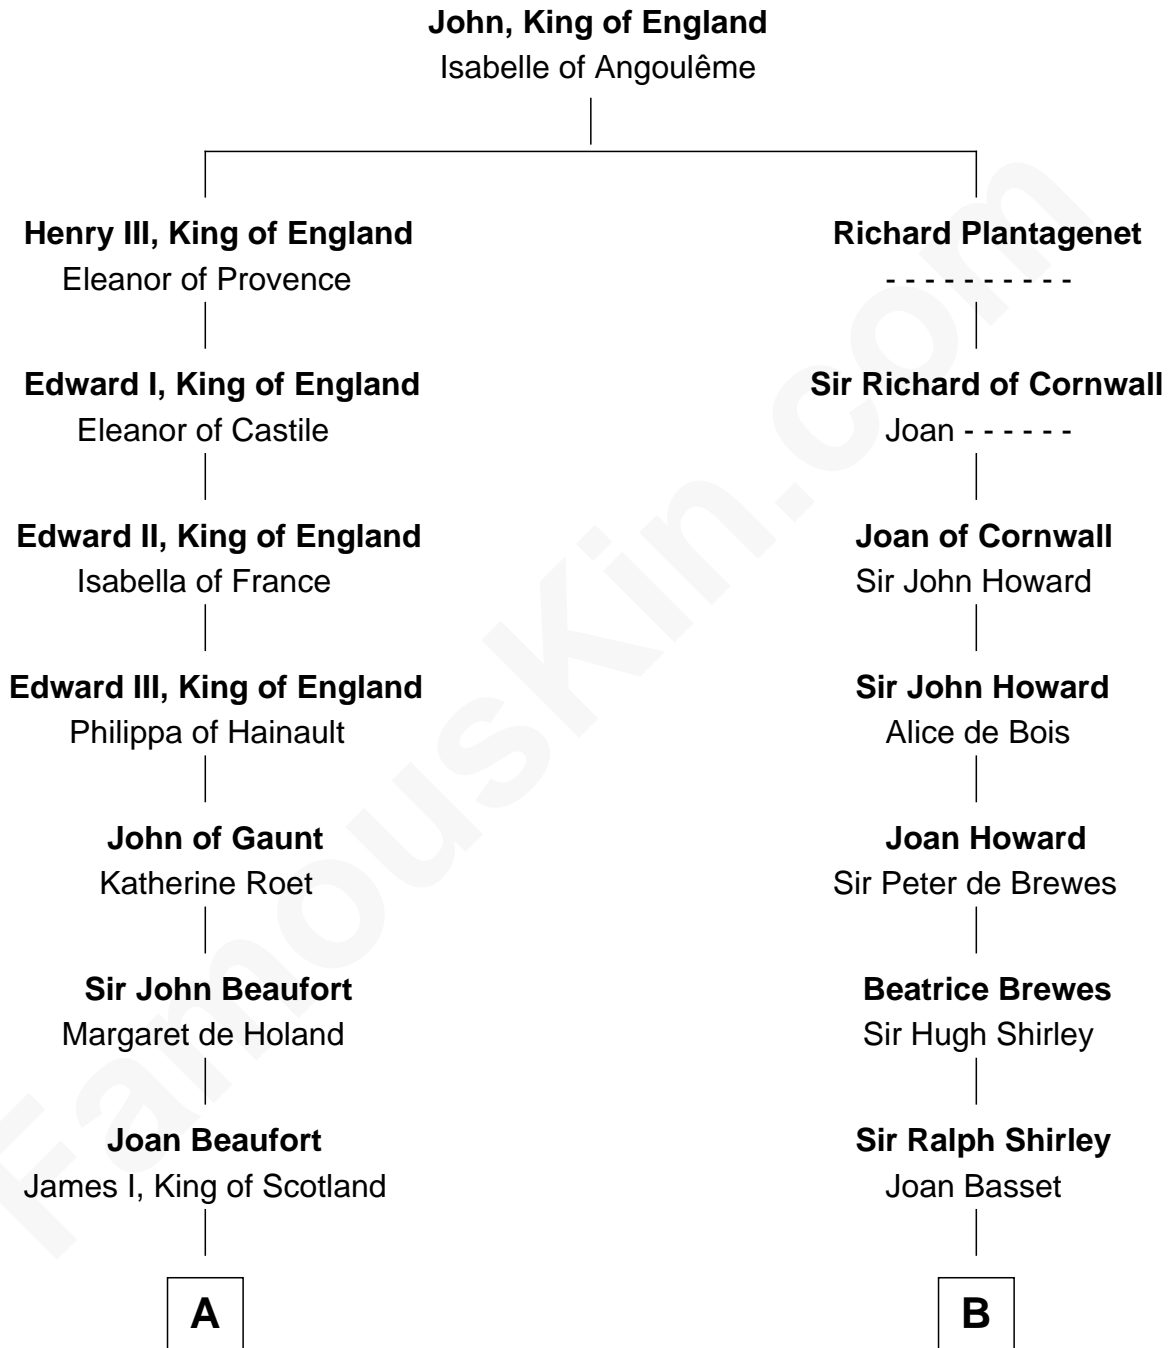

FamousKin.com Relationship Chart of

Mary Stuart

Queen of Scots

11th cousin 10 times removed of

William Henry Moore

Co-Founder, U.S. Steel and Nabisco

C

Sarah Browne
George Beckwith

George Beckwith
Rachel Marsh

George Beckwith
Mary Bradley

Rachael Arvilla Beckwith
Nathaniel Ford Moore

William Henry Moore
Co-Founder, U.S. Steel and Nabisco

FamousKin.com