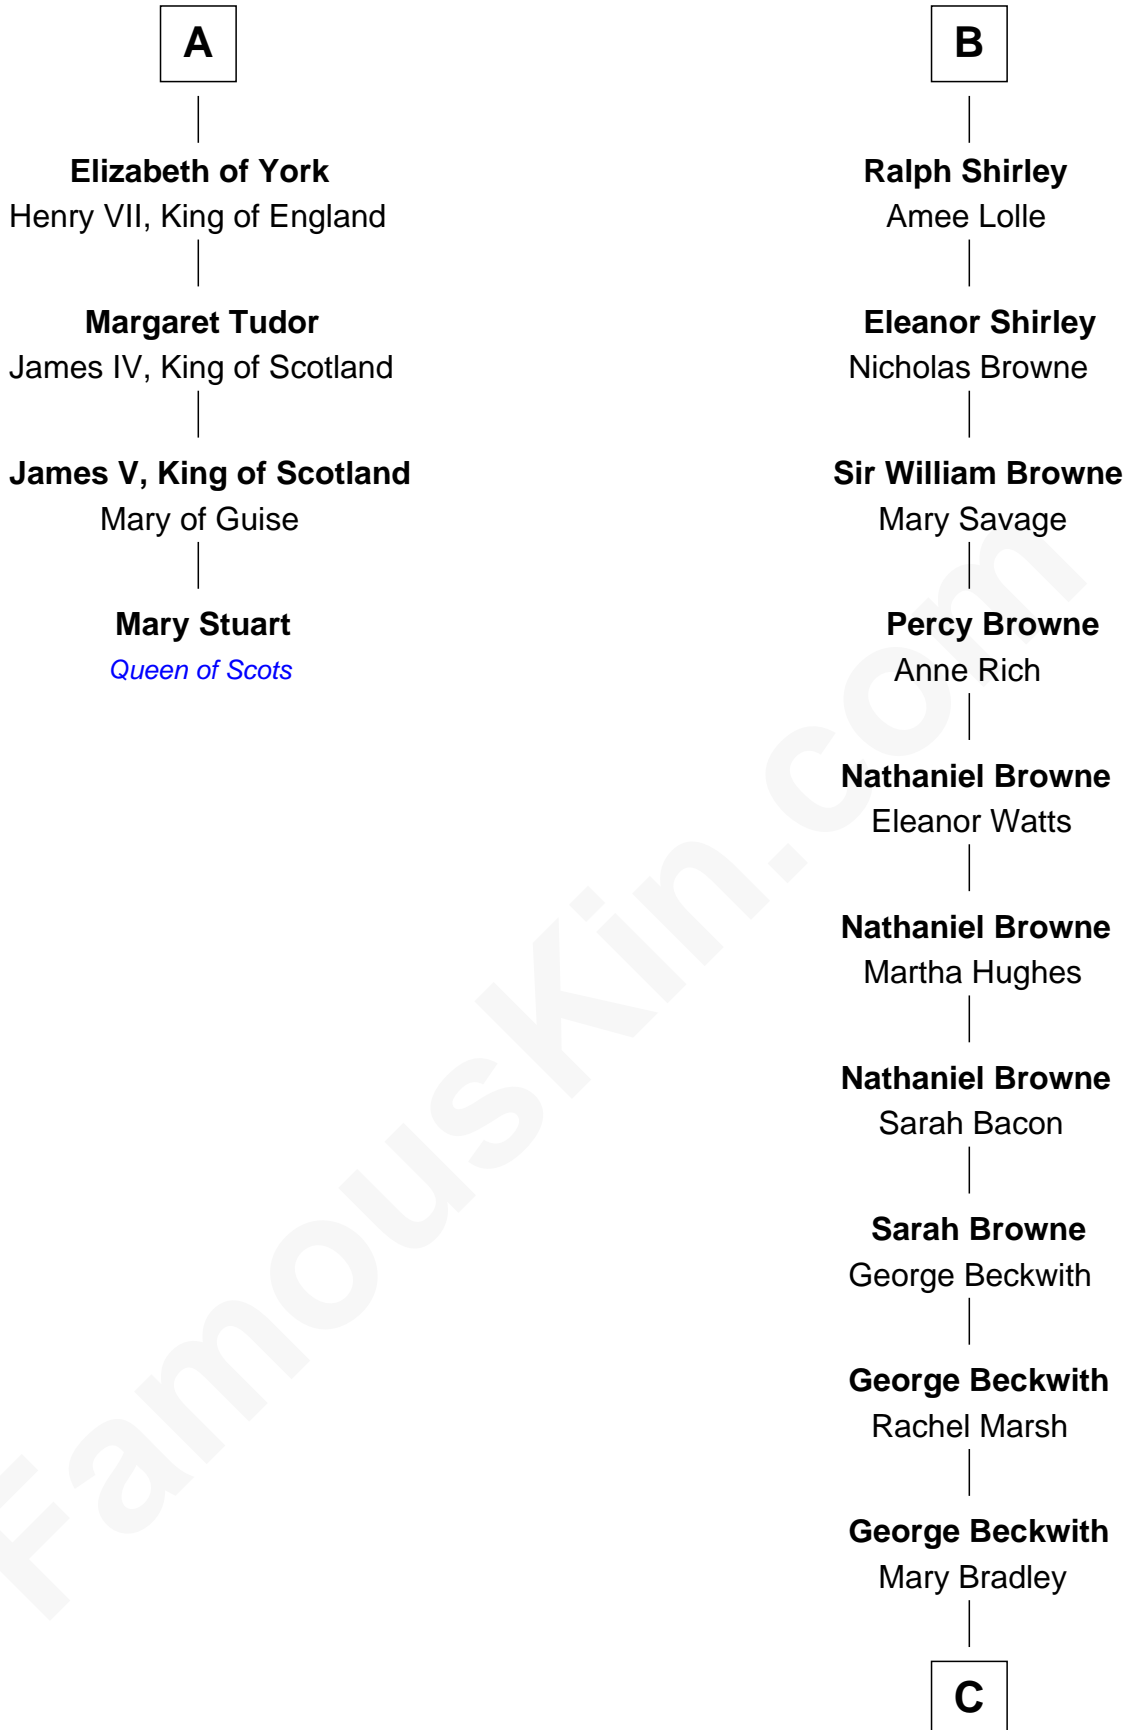

FamousKin.com Relationship Chart of

Mary Stuart

Queen of Scots

10th cousin 8 times removed of

William Henry Moore

Co-Founder, U.S. Steel and Nabisco

Bartholomew de Badlesmere

Margaret de Clare

Anne de Mortimer

Richard of York

Sir Richard Plantagenet

Cecily Neville

Edward IV, King of England

Elizabeth Woodville

A

Margery de Badlesmere

Sir William de Ros

Maud de Roos

John de Welles

Margery de Welles

Stephen le Scrope

Maude le Scrope

Sir Baldwin Freville

Margaret Freville

Sir Hugh Willoughby

Eleanor Willoughby

John Shirley

Robert Shirley

B

C

—
Rachael Arvilla Beckwith

Nathaniel Ford Moore