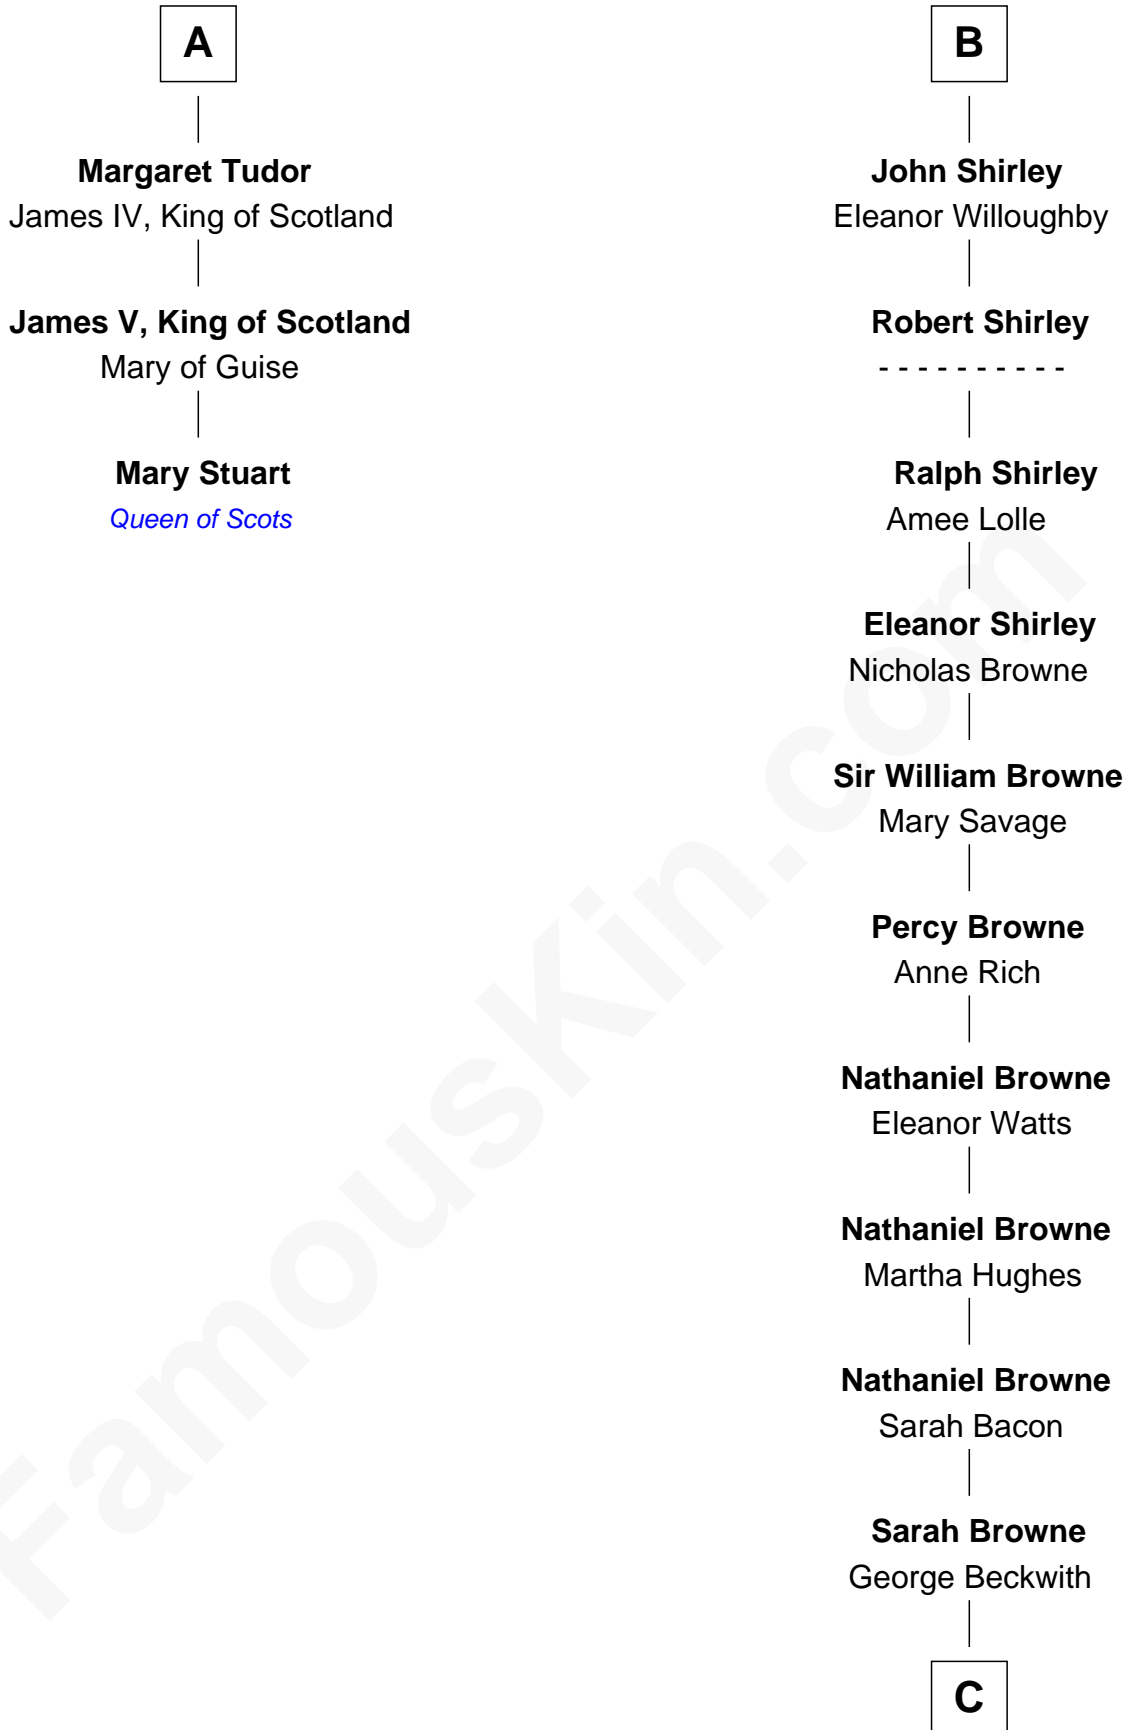

FamousKin.com Relationship Chart of

Mary Stuart

Queen of Scots

9th cousin 11 times removed of

William Henry Moore

Co-Founder, U.S. Steel and Nabisco

C

George Beckwith

Rachel Marsh

George Beckwith

Mary Bradley

Rachael Arvilla Beckwith

Nathaniel Ford Moore

William Henry Moore

Co-Founder, U.S. Steel and Nabisco

FamousKin.com