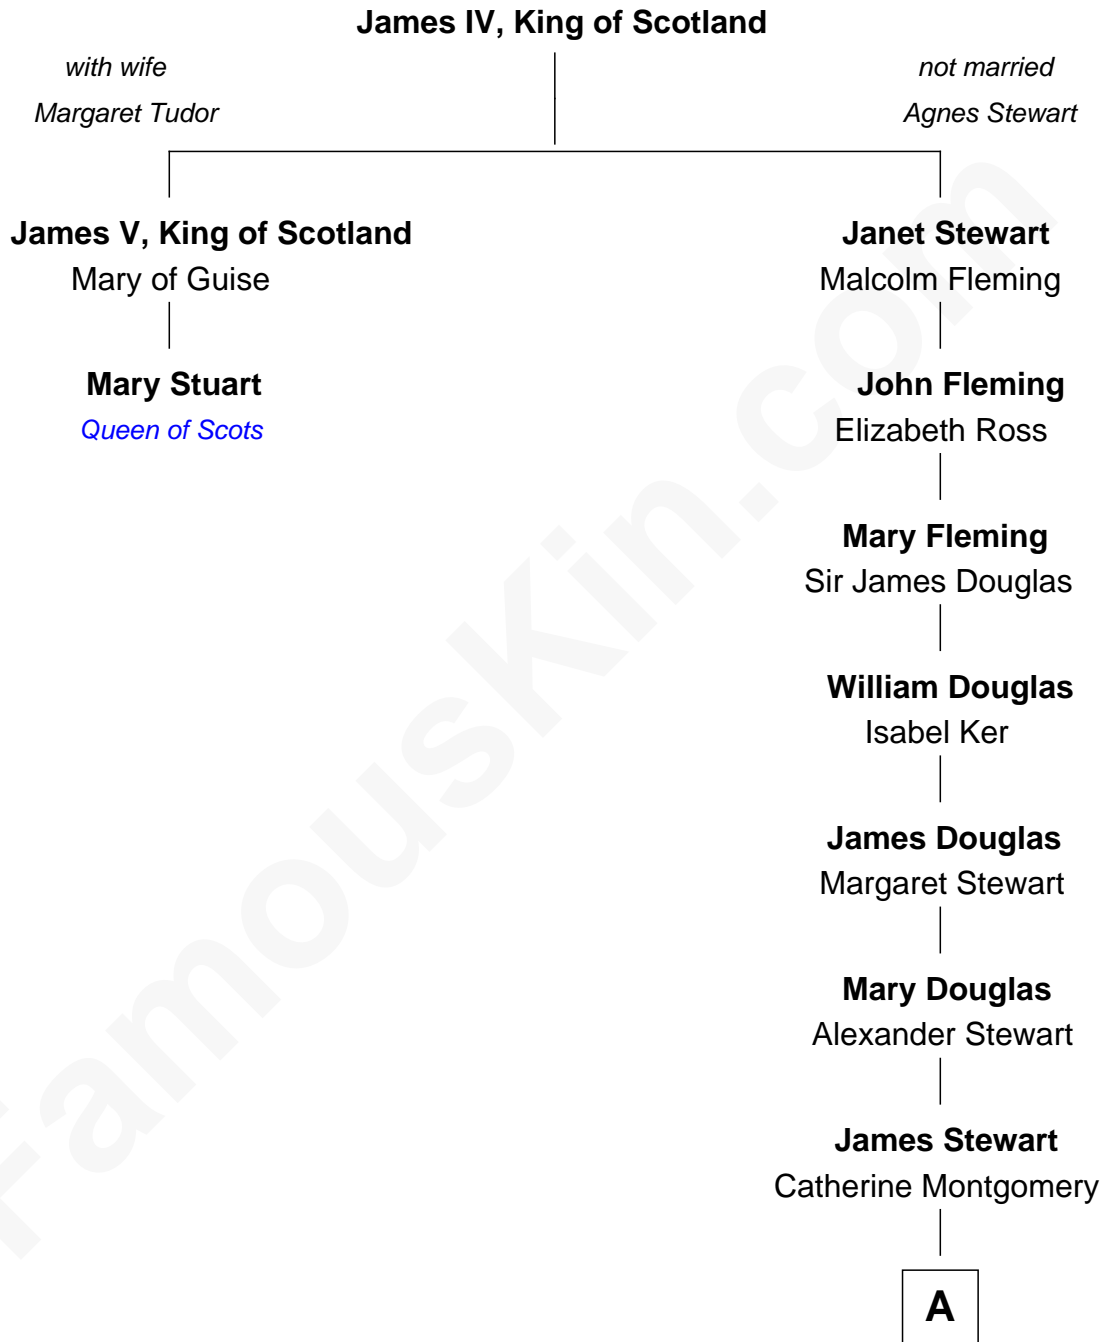

FamousKin.com Relationship Chart of

Mary Stuart
Queen of Scots

1st cousin 12 times removed of

Sir Winston Churchill
Prime Minister of the United Kingdom

A

Alexander Stewart
Catherine Cochrane

Sir John Stewart
Anne Dashwood

Susan Stewart
George Spencer

Sir George Spencer-Churchill
Jane Stewart

Sir John Winston Spencer-Churchill
Frances Anne Emily Vane

Randolph Henry Spencer-Churchill
Jeanette Jerome

Sir Winston Churchill

Prime Minister of the United Kingdom