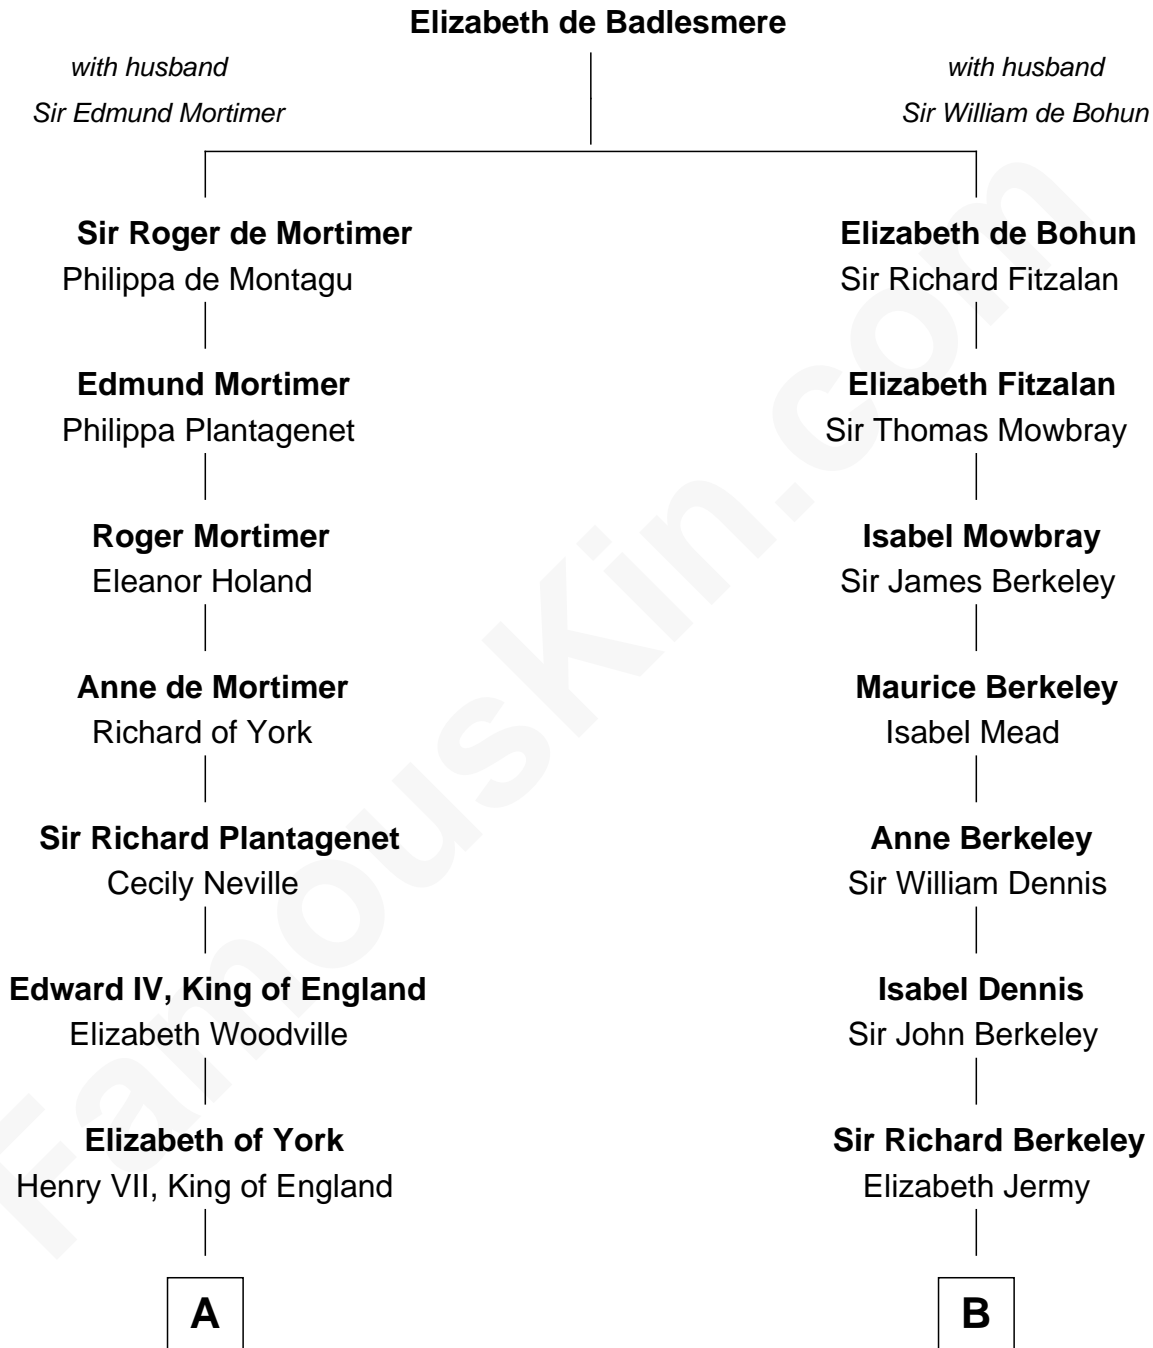

FamousKin.com Relationship Chart of

Mary Stuart

Queen of Scots

9th cousin 5 times removed of

Samuel Prescott

Completed Paul Revere's Midnight Ride

A

Margaret Tudor
James IV, King of Scotland

James V, King of Scotland
Mary of Guise

Mary Stuart
Queen of Scots

B

Mary Berkeley
Sir John Hungerford

Bridget Hungerford
Sir William Lisle

John Lisle
Alice Beckenshaw

Alice Lisle
John Hoar

Elizabeth Hoar
Jonathan Prescott

Dr. Jonathan Prescott
Rebecca Bulkeley

Dr. Abel Prescott
Abigail Brigham

Samuel Prescott
Completed Paul Revere's Ride