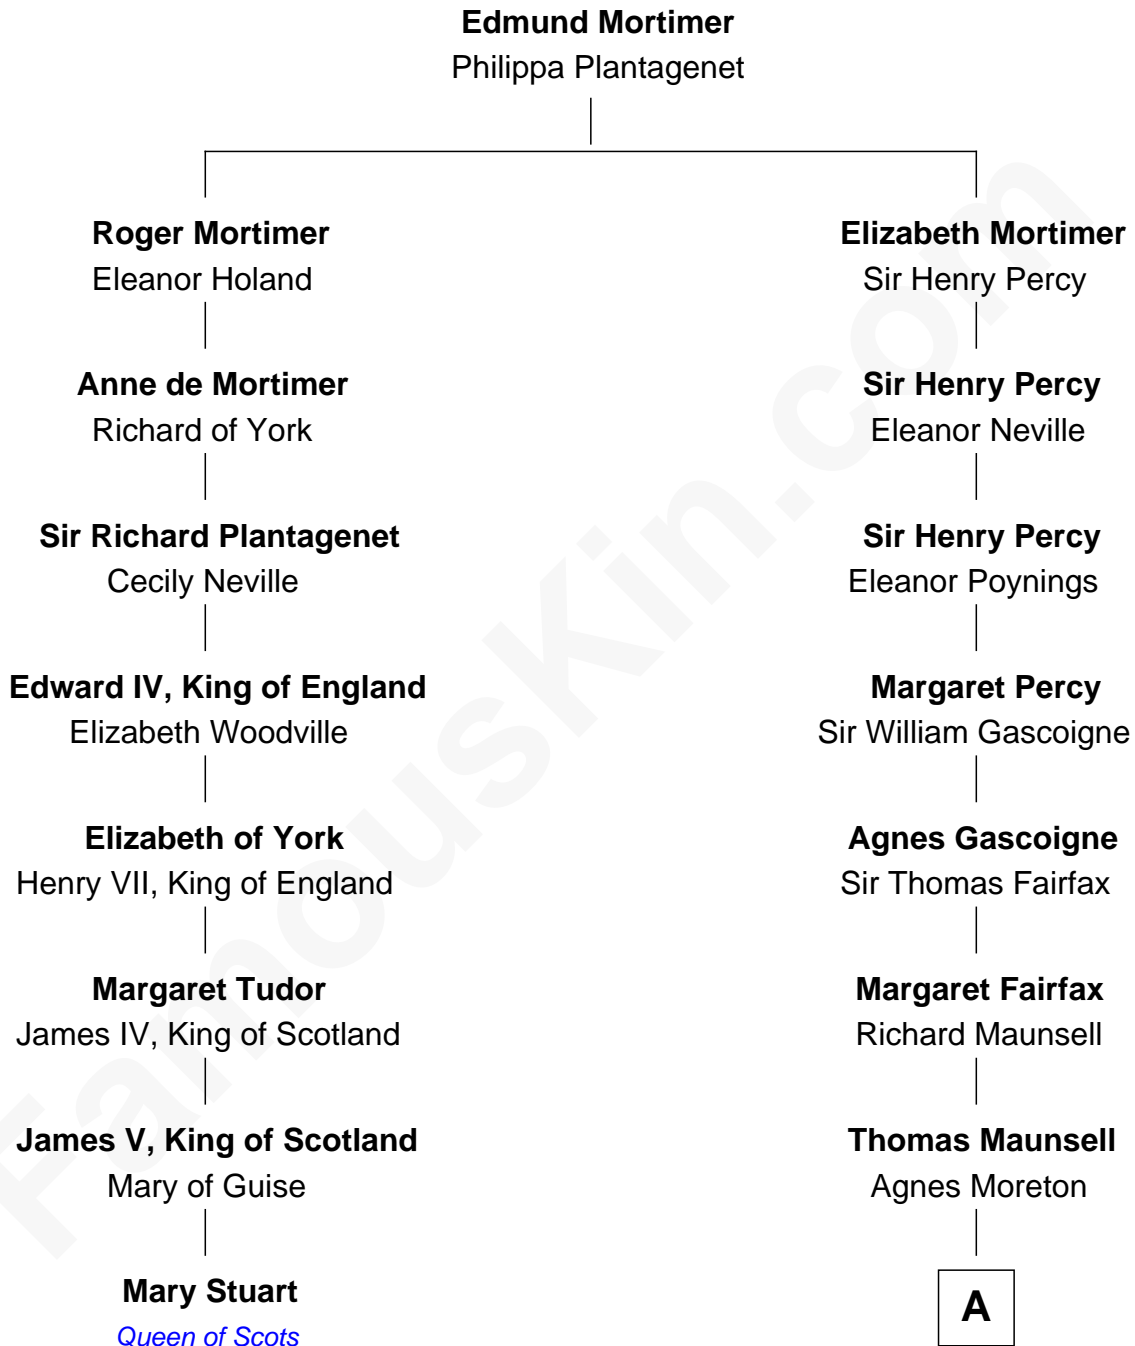

FamousKin.com Relationship Chart of

Mary Stuart
Queen of Scots

7th cousin 12 times removed of

Phoebe Waller-Bridge
Theatre, TV and Movie Actress

A

Thomas Maunsell

Alphra Crayford

Thomas Maunsell