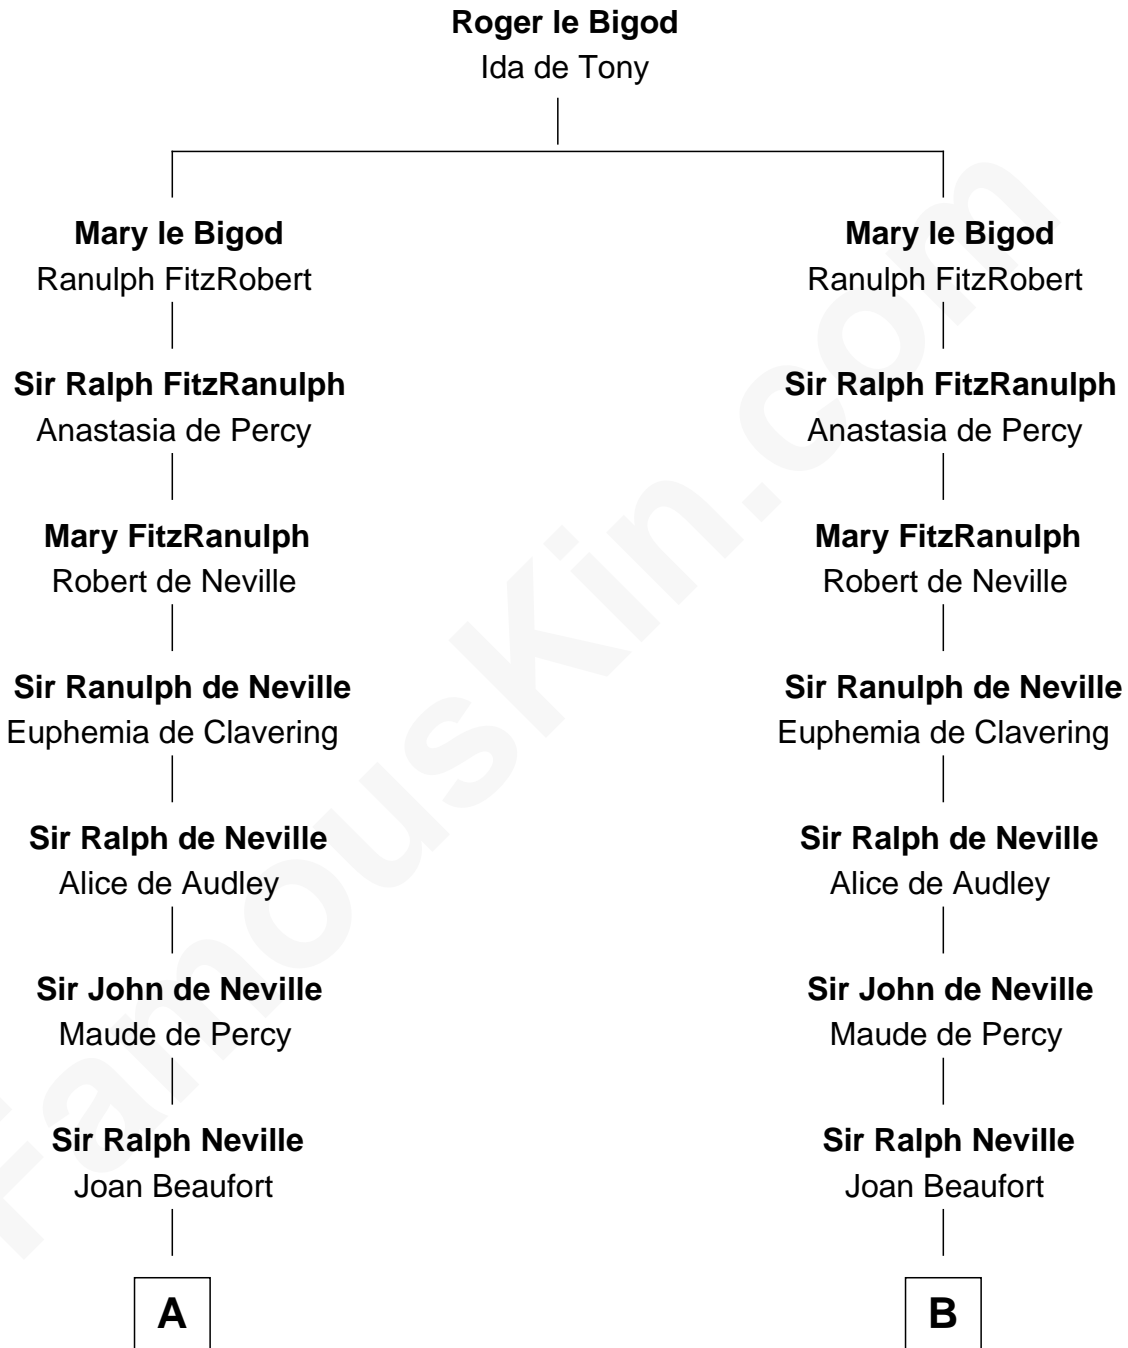

# FamousKin.com Relationship Chart of

**Mary Stuart**

*Queen of Scots*

12th cousin 9 times removed of

**Milton Bradley**

*Founder, Milton Bradley Company*

**C**

**Moses Lyford**  
Mehitable Smith

**Oliver Smith Lyford**  
Elizabeth Johnson

**Dudley Lyford**  
Betsey Smith

**Fanny Lyford**  
Lewis Bradley

**Milton Bradley**

*Founder, Milton Bradley Company*

FamousKin.com