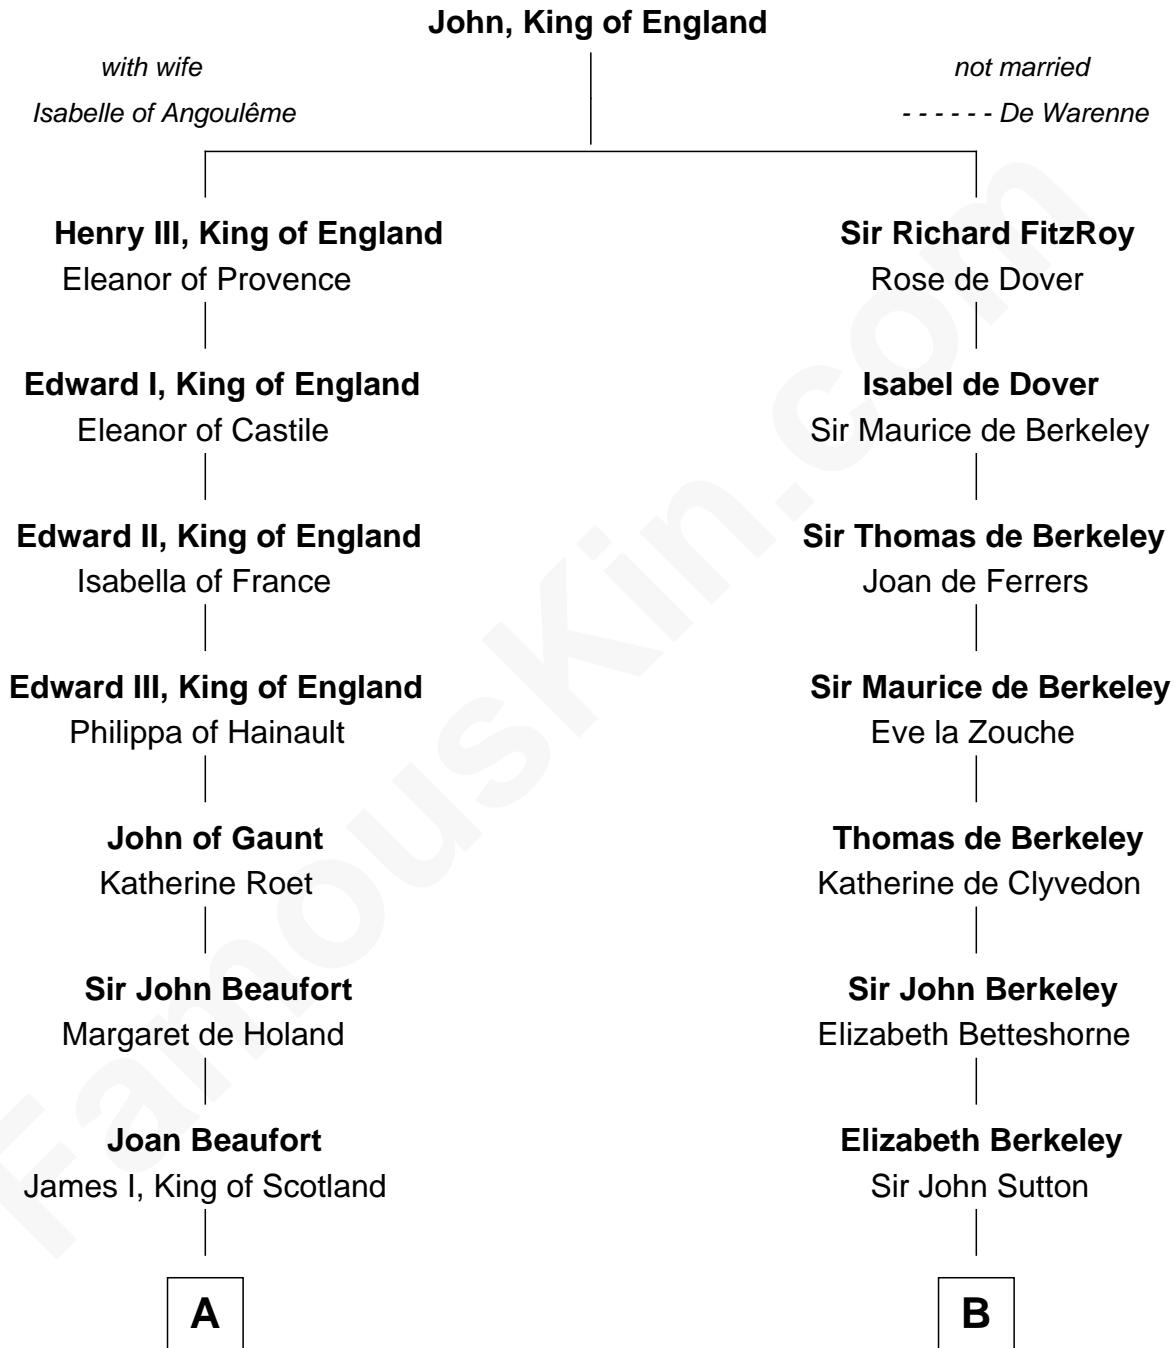

# FamousKin.com Relationship Chart of

**Mary Stuart**

*Queen of Scots*

11th cousin 9 times removed of

**Milton Bradley**

*Founder, Milton Bradley Company*

**C**

**Oliver Smith Lyford**

Elizabeth Johnson

**Dudley Lyford**

Betsy Smith

**Fanny Lyford**

Lewis Bradley

**Milton Bradley**

*Founder, Milton Bradley Company*

FamousKin.com