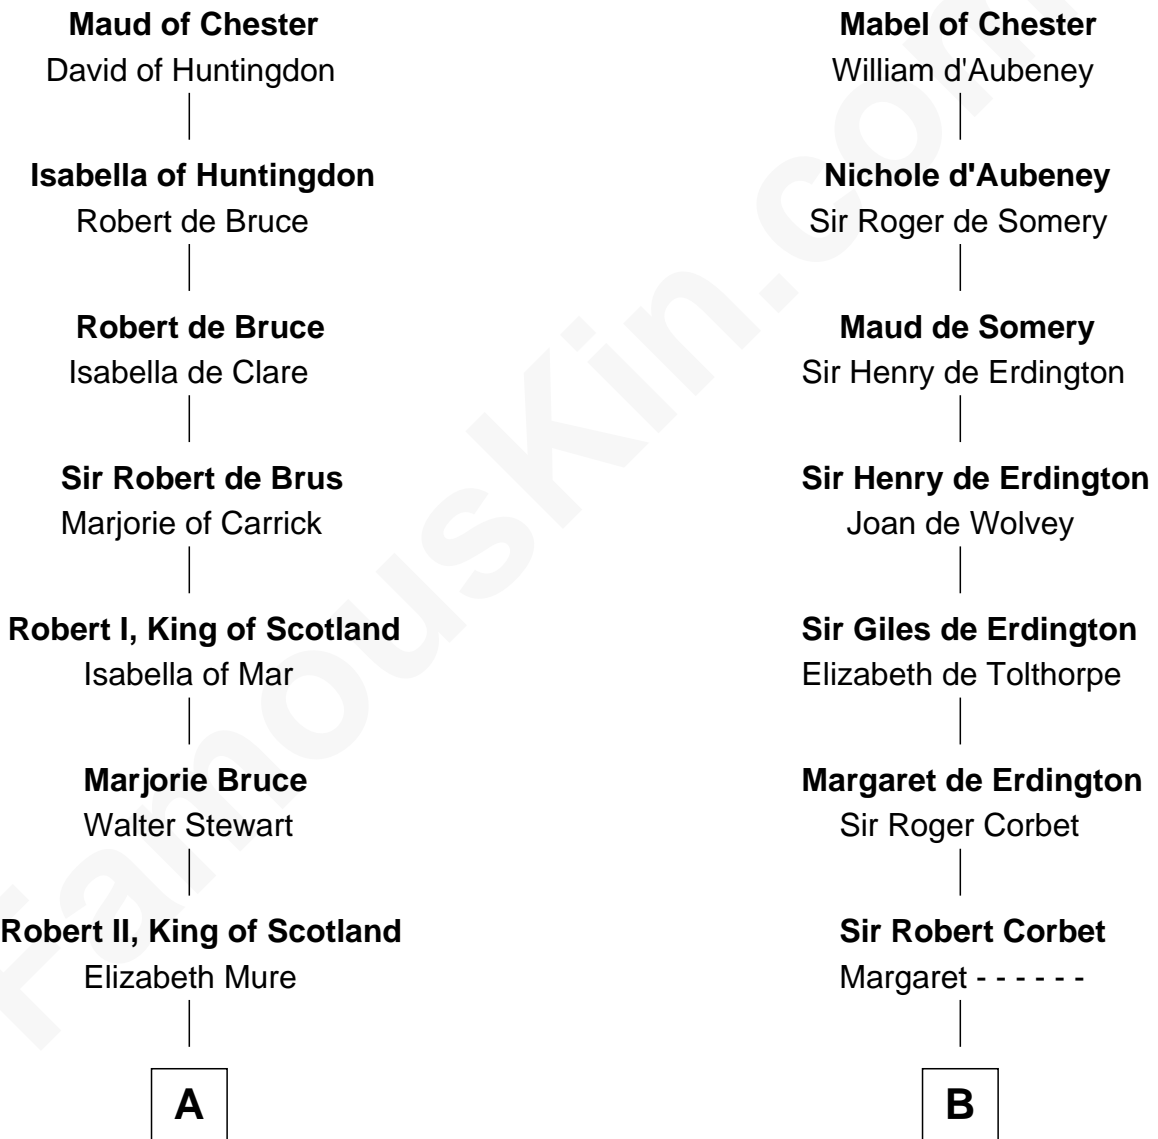

FamousKin.com Relationship Chart of

Mary Stuart

Queen of Scots

13th cousin 8 times removed of

John Davis Long

32nd Governor of Massachusetts

Bertrade de Montfort

Hugh de Kevelioc

C

Simon Davis
Hannah Gates

David Davis
Abigail Brown

Simon Davis
Persis Temple

Julia Temple Davis
Zadoc Long

John Davis Long
32nd Governor of Massachusetts

FamousKin.com