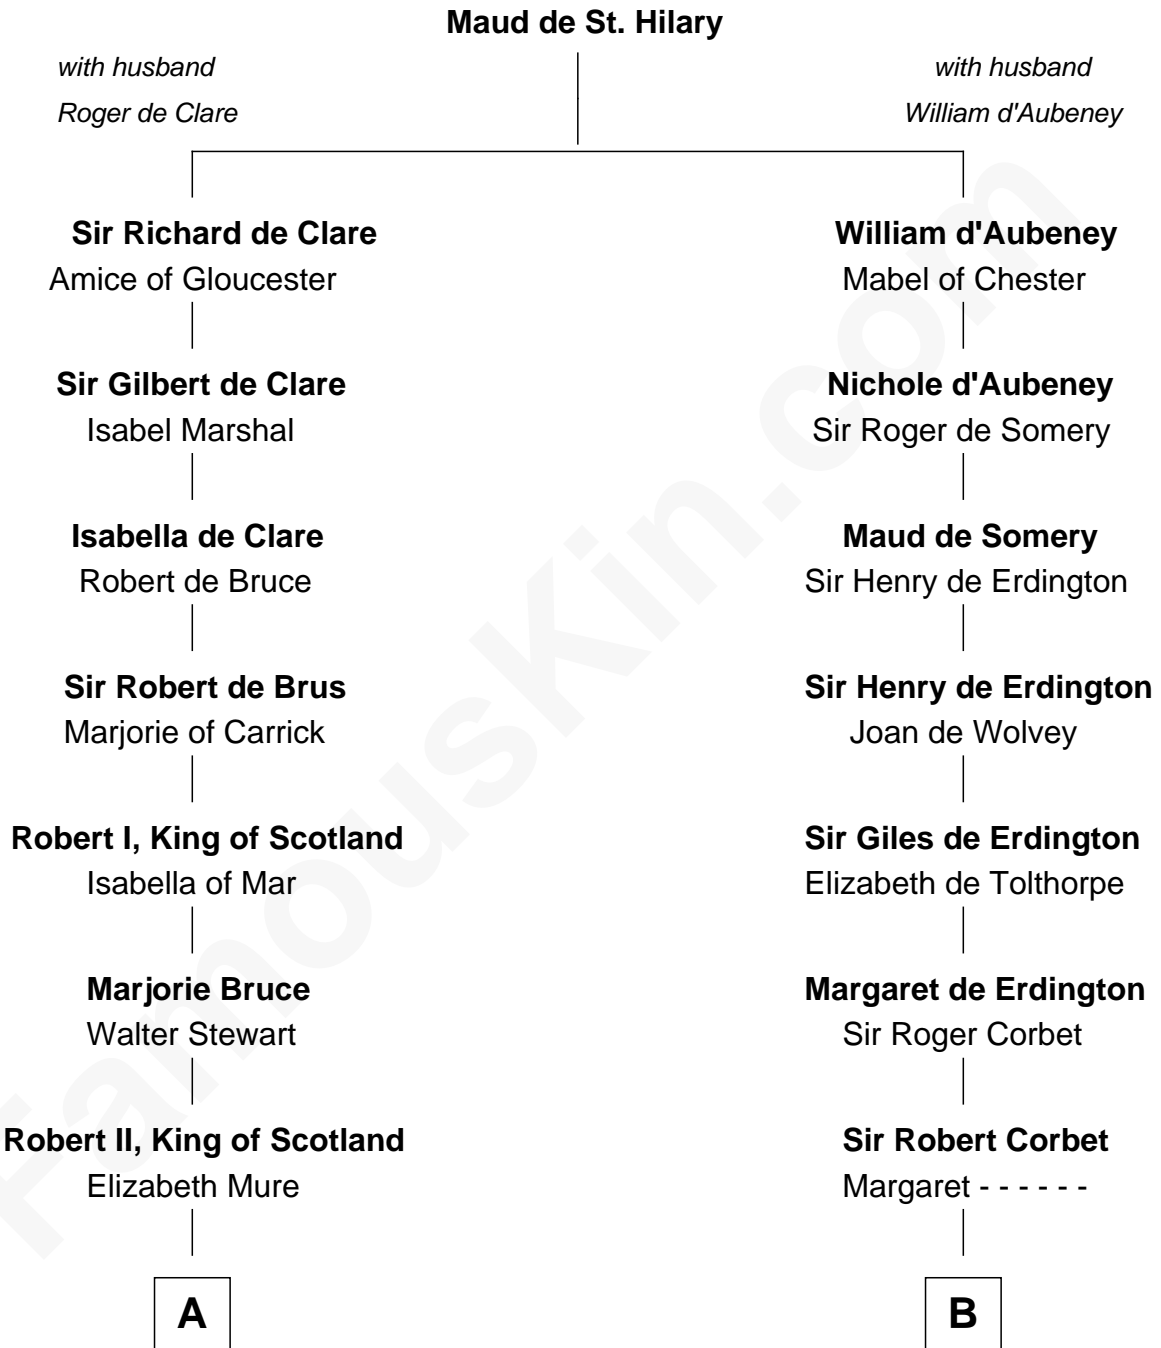

FamousKin.com Relationship Chart of

Mary Stuart

Queen of Scots

13th cousin 8 times removed of

John Davis Long

32nd Governor of Massachusetts

C

Simon Davis
Hannah Gates

David Davis
Abigail Brown

Simon Davis
Persis Temple

Julia Temple Davis
Zadoc Long

John Davis Long
32nd Governor of Massachusetts