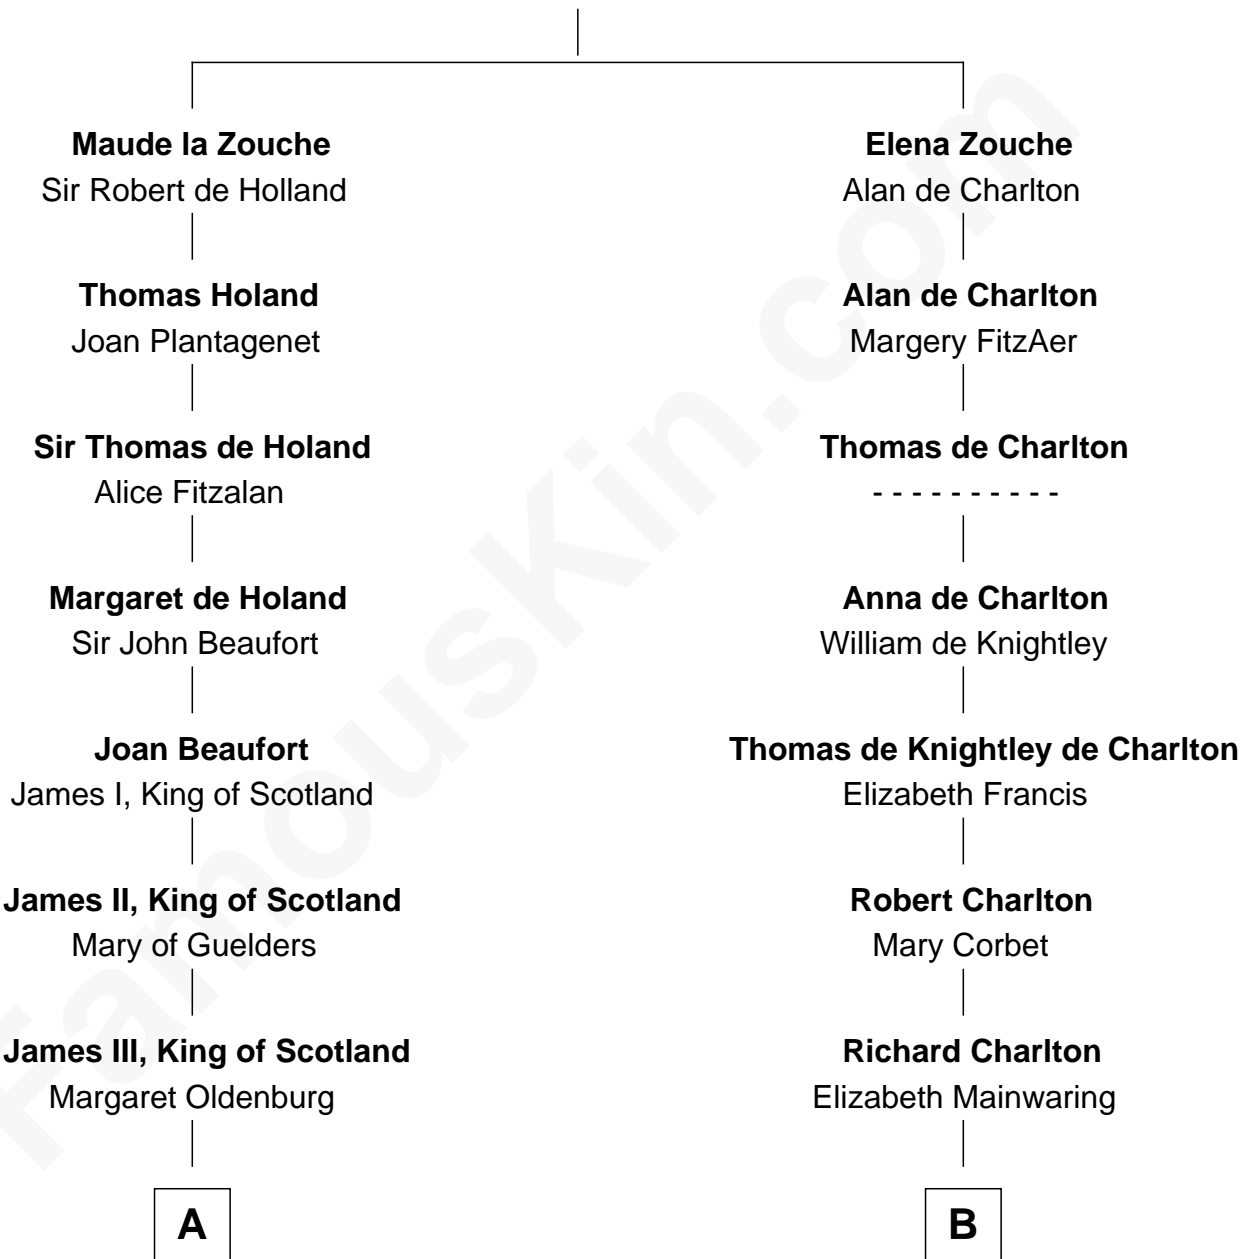

FamousKin.com Relationship Chart of

Mary Stuart

Queen of Scots

9th cousin 10 times removed of

John Davis Long

32nd Governor of Massachusetts

Sir Alan la Zouche

Eleanor de Segrave

C

Simon Davis
Persis Temple

Julia Temple Davis
Zadoc Long

John Davis Long
32nd Governor of Massachusetts

FamousKin.com