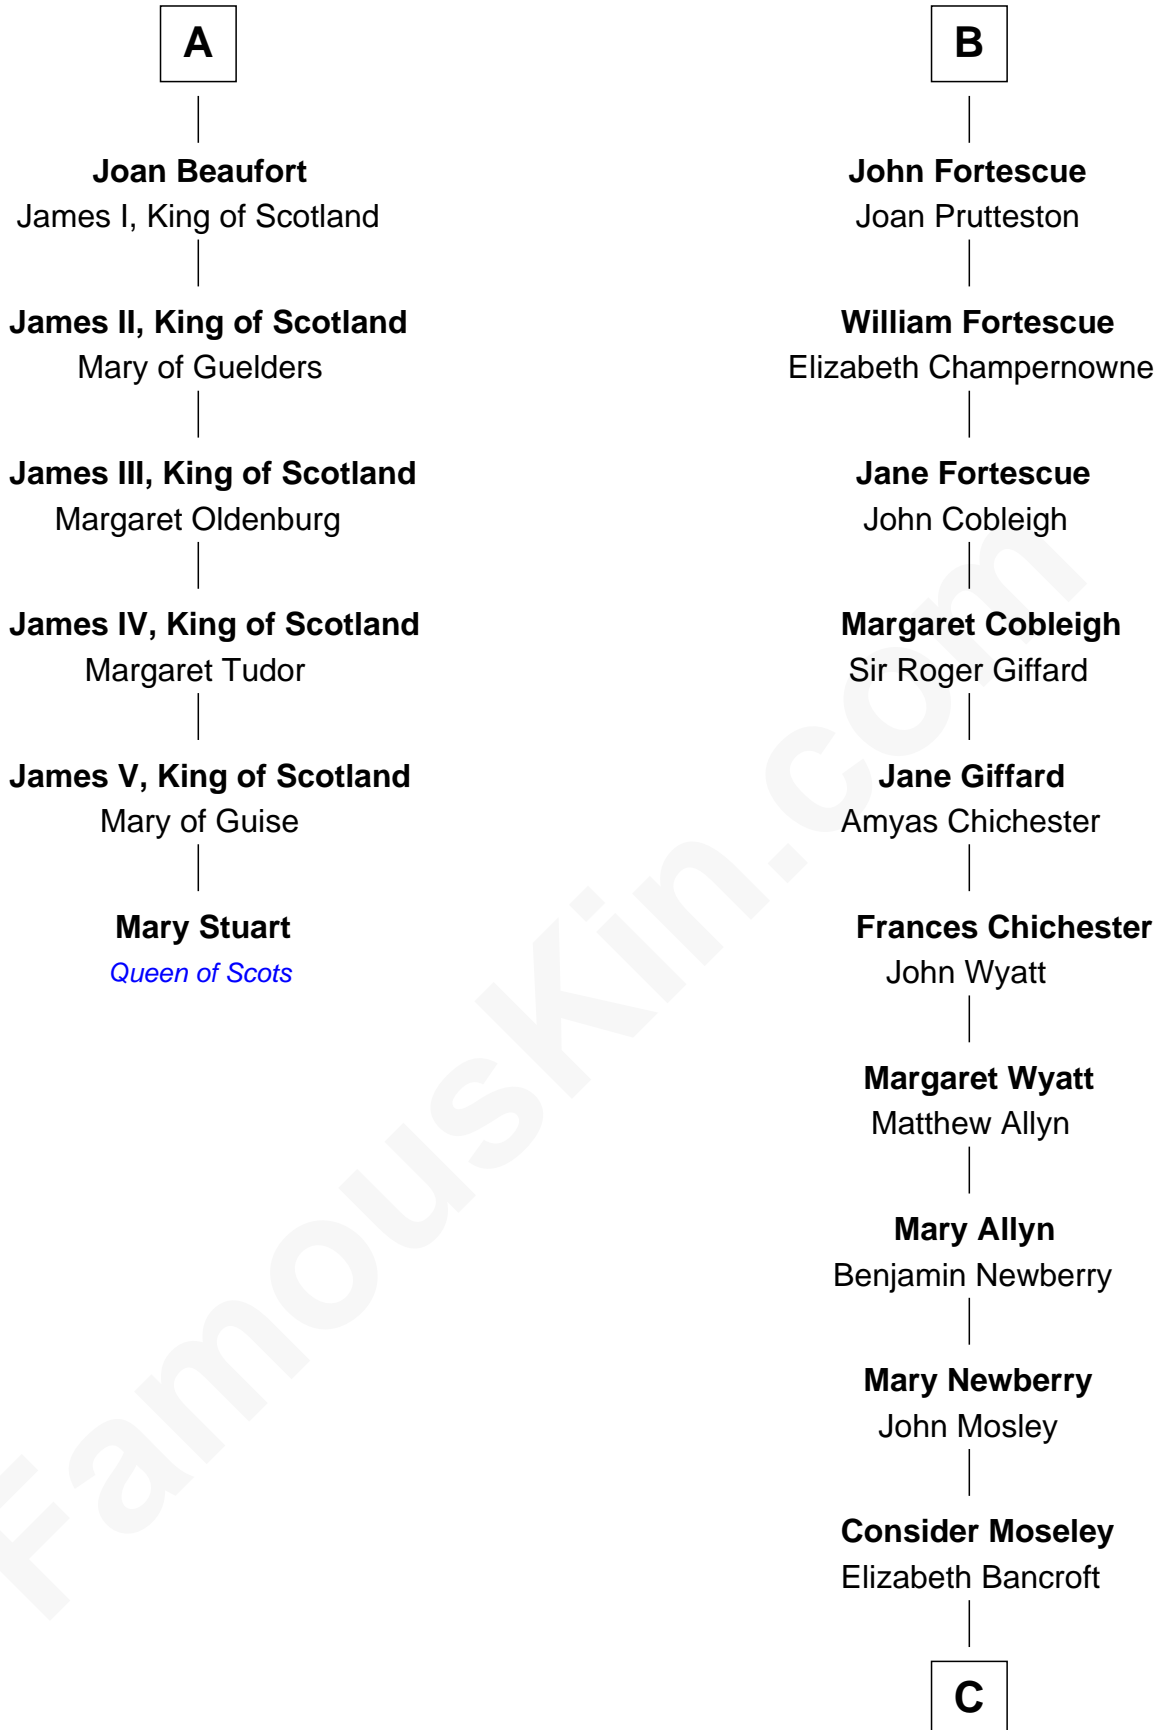

FamousKin.com Relationship Chart of

Mary Stuart

Queen of Scots

12th cousin 9 times removed of

Hiram Bingham

69th Governor of Connecticut

Sir Geoffrey FitzPiers

Aveline de Clare

Minerva Clarissa Brewster

Hiram Bingham

69th Governor of Connecticut

FamousKin.com