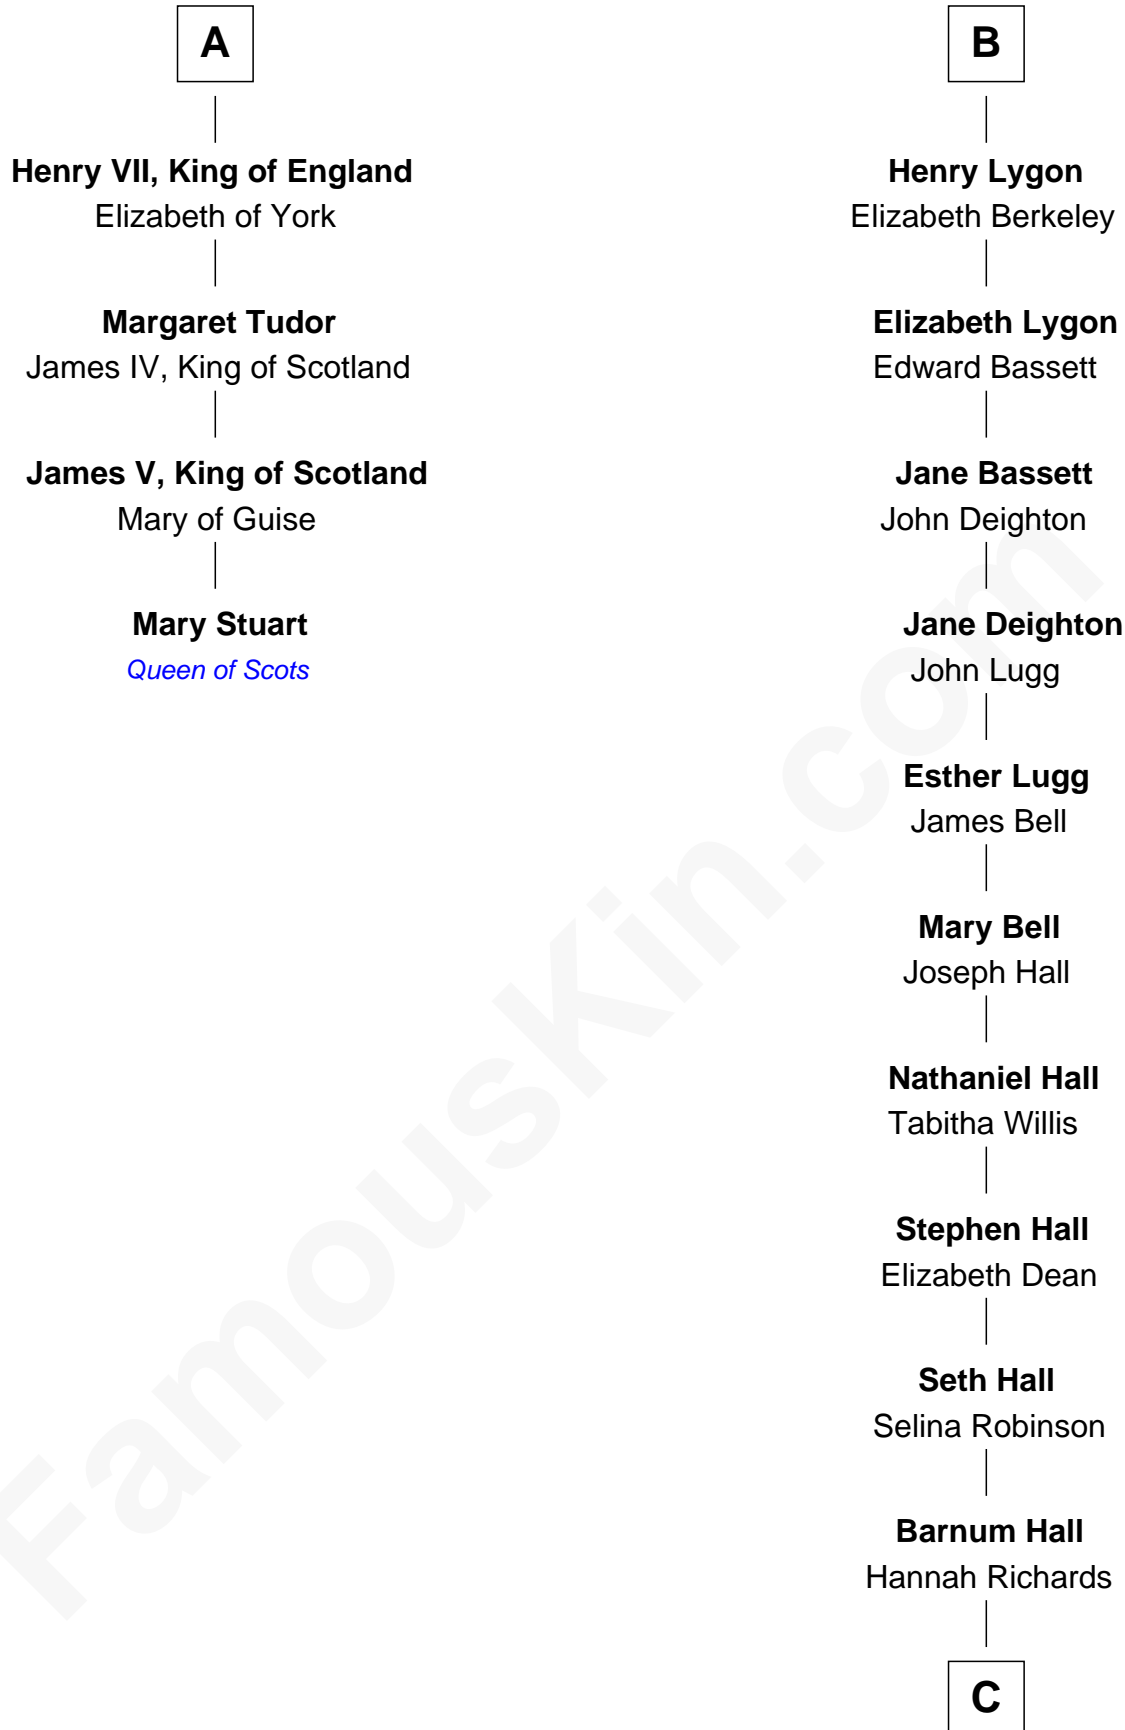

FamousKin.com Relationship Chart of

Mary Stuart

Queen of Scots

10th cousin 11 times removed of

Geena Davis

Movie and TV Actress

Sir Walter de Beauchamp

Alice de Tony