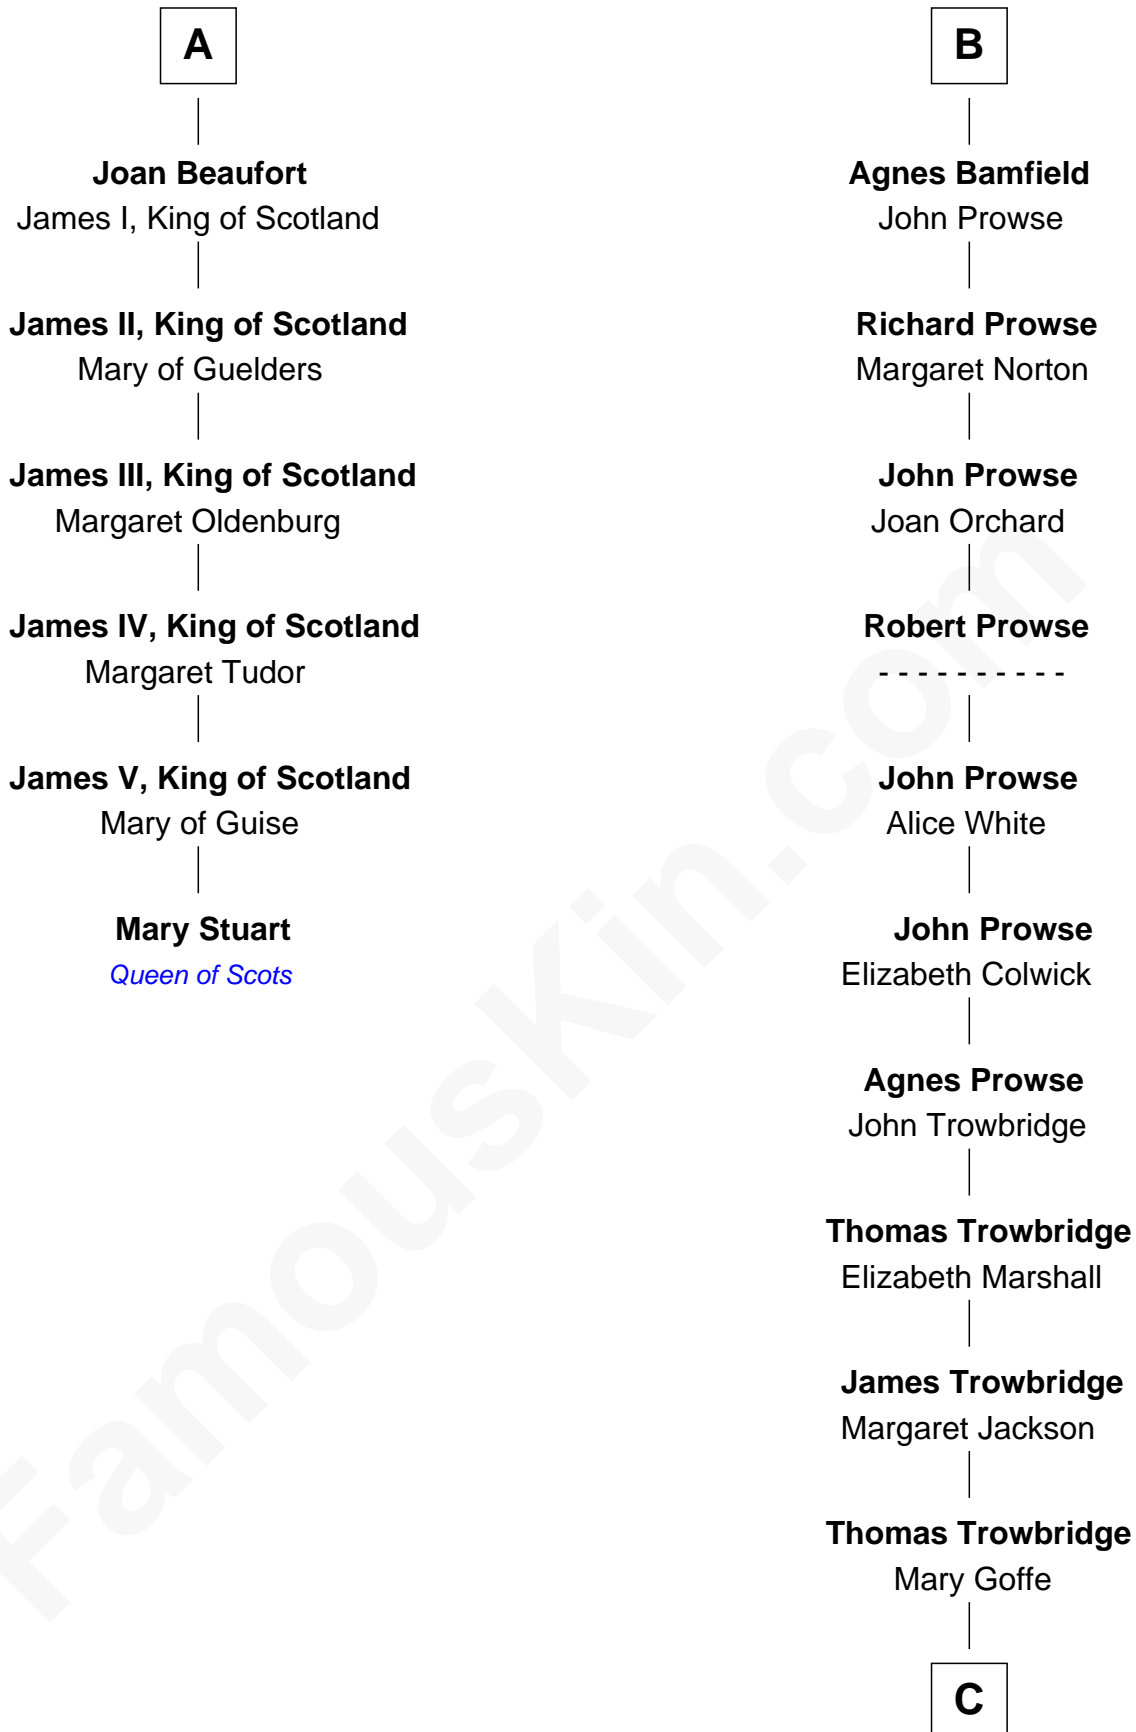

# FamousKin.com Relationship Chart of

**Mary Stuart**

*Queen of Scots*

12th cousin 8 times removed of

**Daniel Henry Chamberlain**

*76th Governor of South Carolina*

**Sir Geoffrey FitzPiers**

Aveline de Clare

**C**

**Mary Trowbridge**  
Ebenezer Chamberlain

**Daniel Chamberlain**  
Lydia Harrington

**Eli Chamberlain**  
Achsah Forbes

**Daniel Henry Chamberlain**  
*Governor of South Carolina*

FamousKin.com