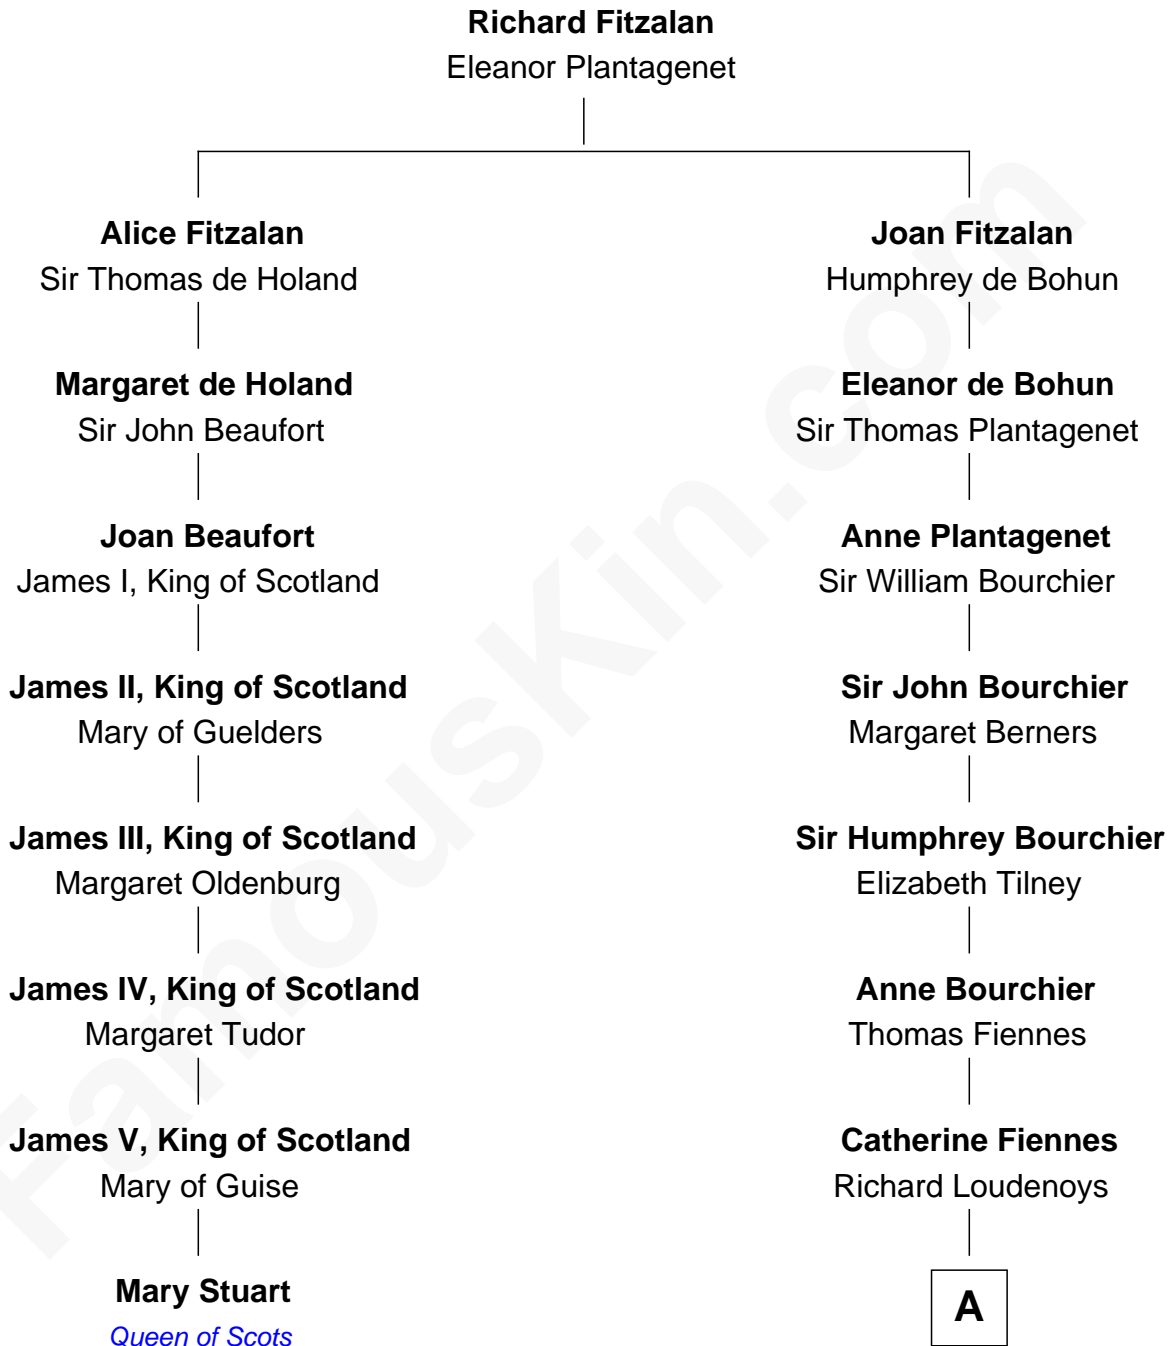

# FamousKin.com Relationship Chart of

**Mary Stuart**

*Queen of Scots*

7th cousin 13 times removed of

**Ali Wentworth**

*TV Actress and Comedienne*

**A**

**Mary Loudenoys**  
Thomas Harlakenden

**Roger Harlakenden**

-----  
**Richard Harlakenden**  
Margaret Huberd

**Mabel Harlakenden**  
John Haynes

**Ruth Haynes**  
Samuel Wyllys

**Mary Wyllys**  
Rev. Joseph Eliot

**Abial Elliott**  
Mary Leete