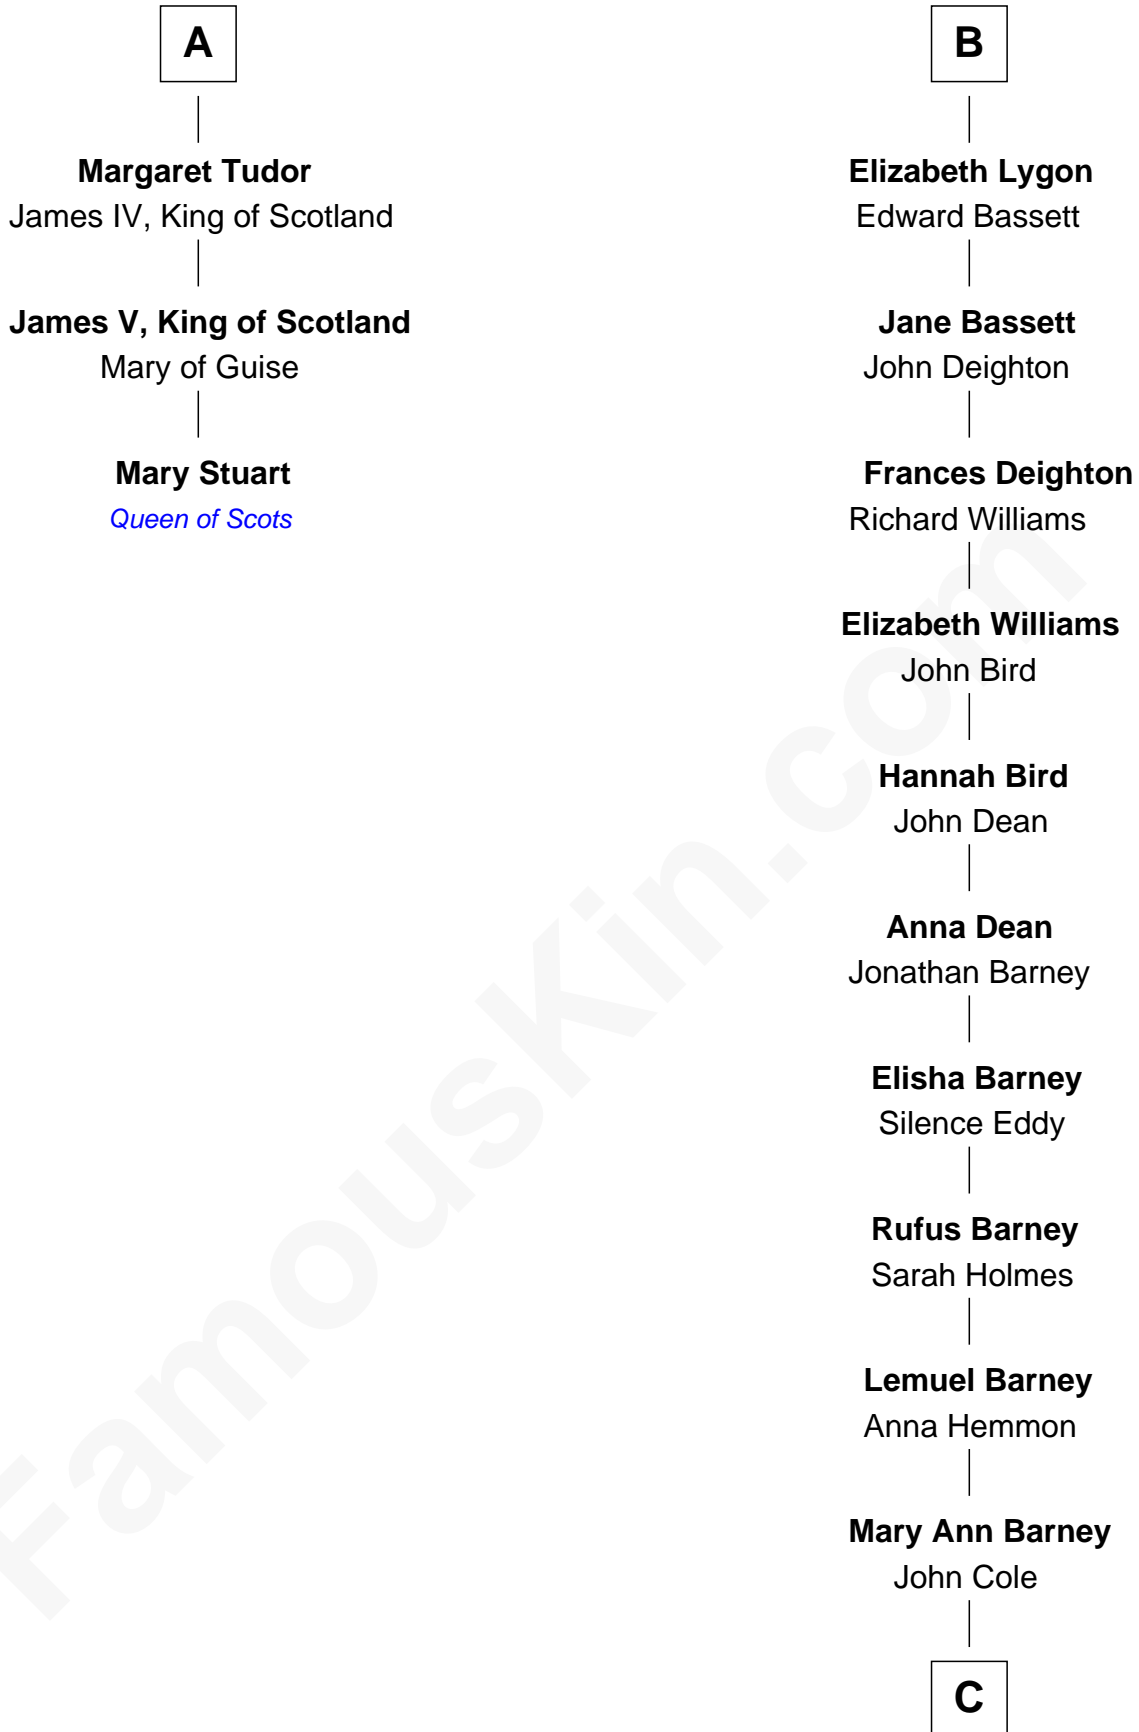

FamousKin.com Relationship Chart of

Mary Stuart
Queen of Scots

9th cousin 12 times removed of

Michael Lookinland
TV Actor

C

Rufus Lemuel Cole

Matilda M. Hall

Nellie M. Cole

John Andrew Lookinland

Orrin Paul Lookinland

Madeline Tait

Paul Russell Lookinland

Karen Ruth McKinney

Michael Lookinland

TV Actor