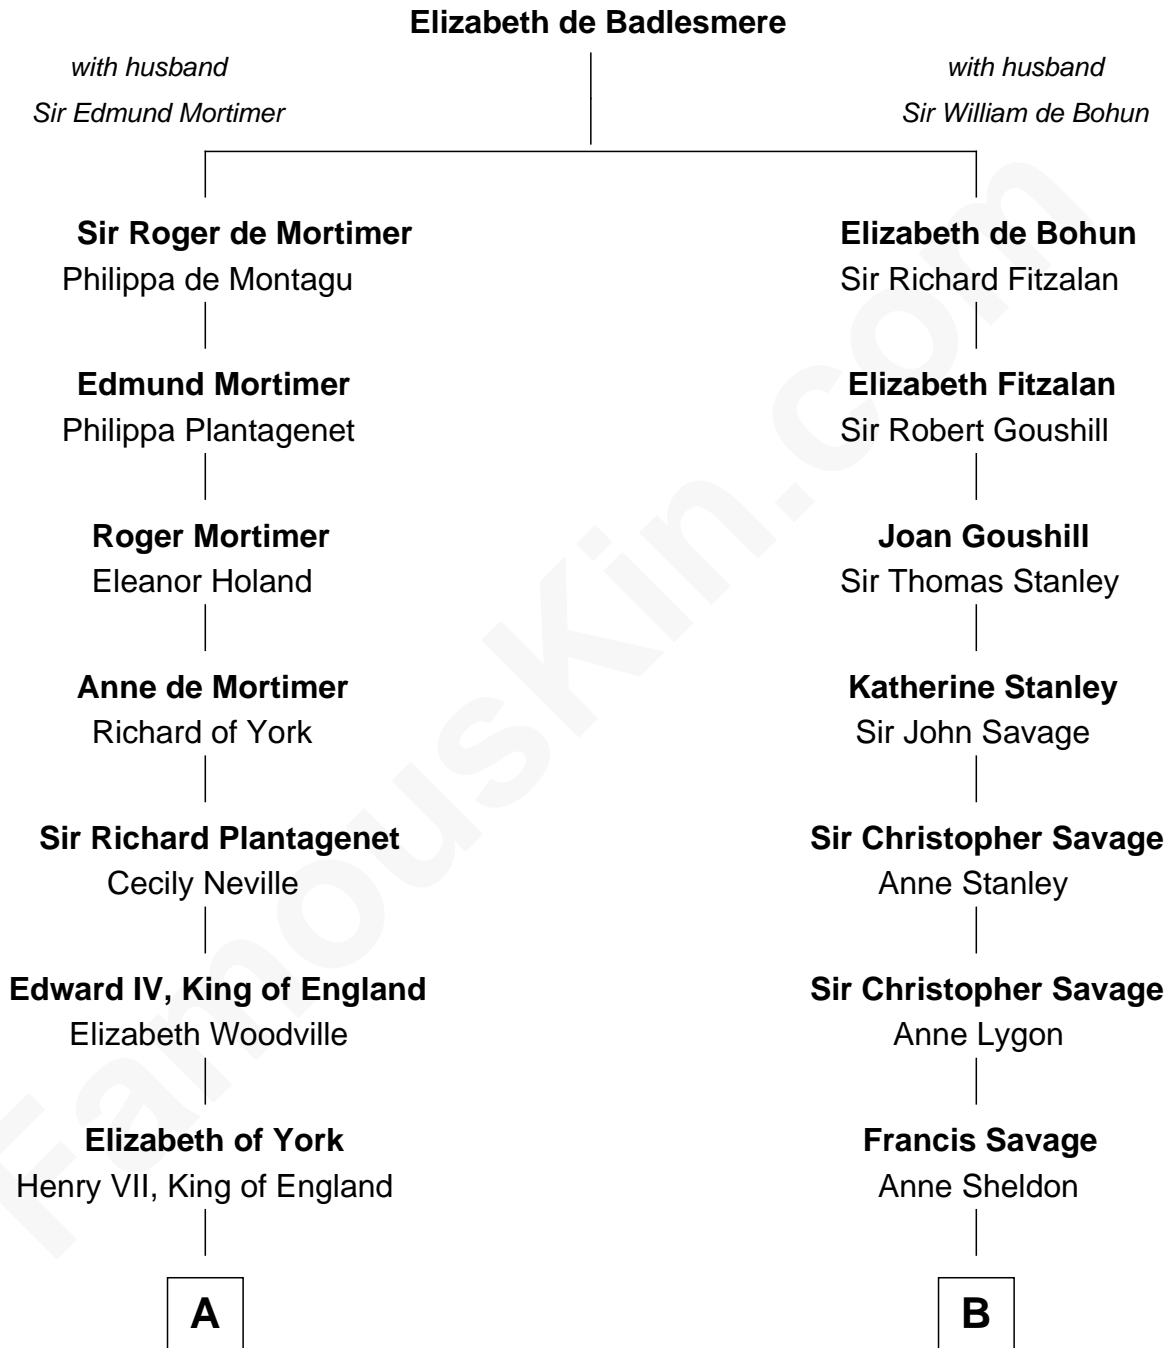

## Relationship Chart of

### Mary Stuart

Queen of Scots

9th cousin 11 times removed of

**Parker Stevenson**  
TV and Movie Actor

**C**

**Evelyn Taylor**

Eli Kirk Price

**Philip Price**