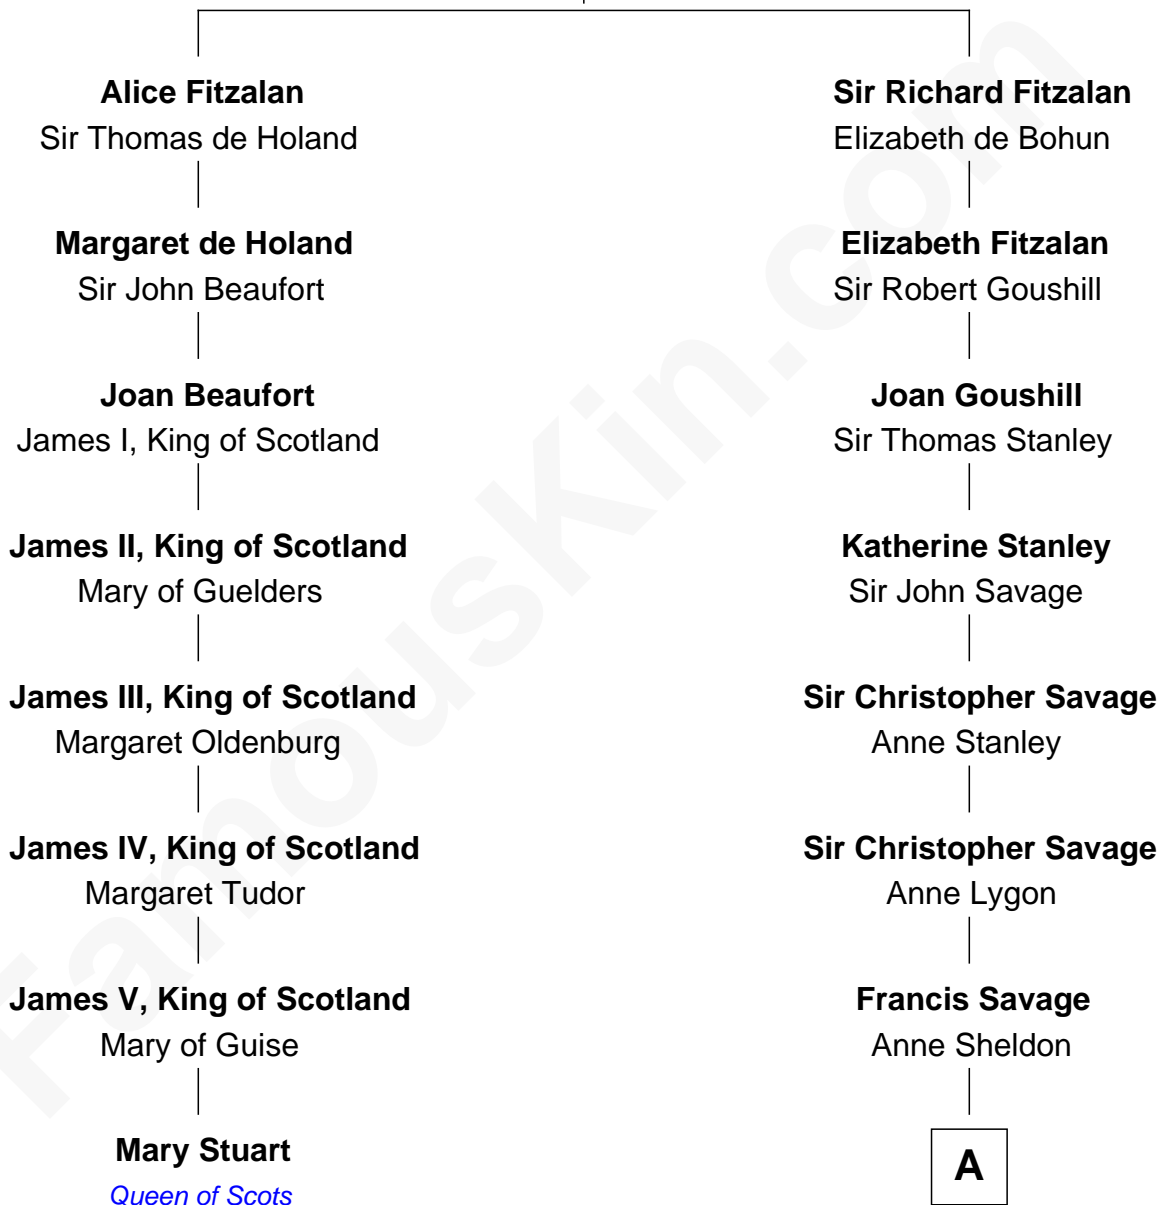

FamousKin.com Relationship Chart of

Mary Stuart

Queen of Scots

7th cousin 13 times removed of

Parker Stevenson

TV and Movie Actor

Richard Fitzalan
Eleanor Plantagenet

A

Walter Savage

Elizabeth Hall

Ralph Savage

Anthony Savage

Sarah Constable

Alice Savage

Francis Thornton

Margaret Thornton

William Strother

Francis Strother

Susannah Dabney

William Strother

Sarah Bayly

Sarah Dabney Strother

Col. Richard Taylor

Brig. Gen. Joseph Pannell Taylor