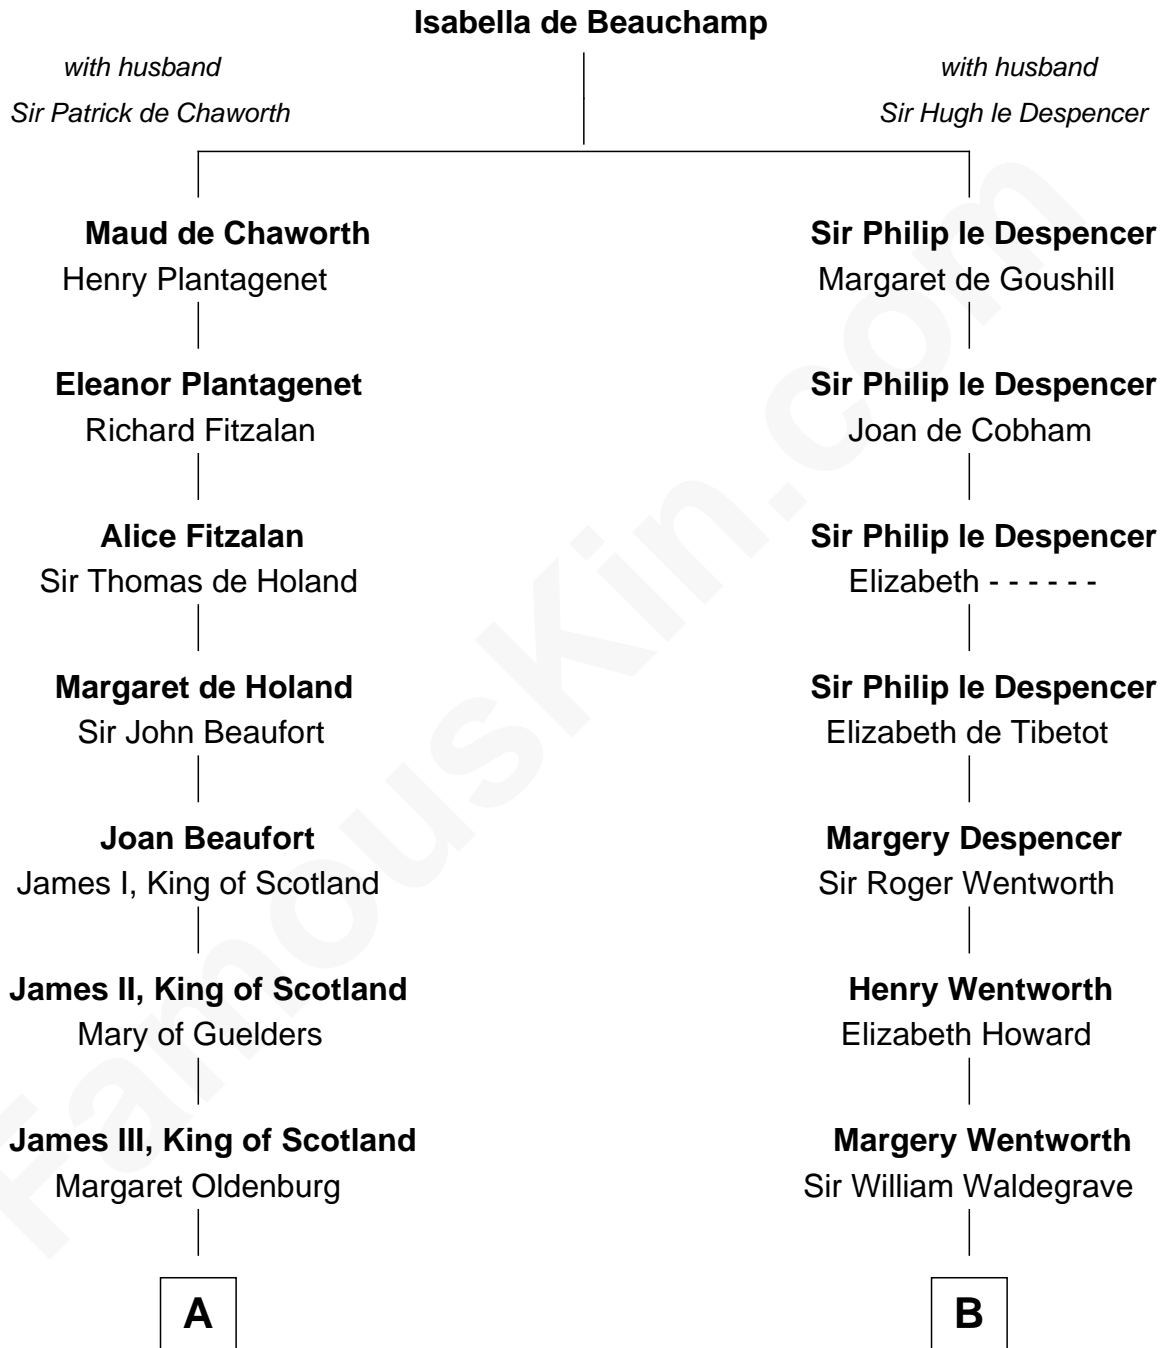

# FamousKin.com Relationship Chart of

**Mary Stuart**

*Queen of Scots*

9th cousin 12 times removed of

**Bob Moore**

*Co-Founder, Bob's Red Mill*

C

**Morris Fox**

Sarah A. Smith

**Violette Fox**

Daniel Francis Learnard

**Clinton Morris Learnard**

Gertrude Maud Yost

**Doris Dell Learnard**

Kenneth Earl Moore

**Bob Moore**

*Co-Founder, Bob's Red Mill*