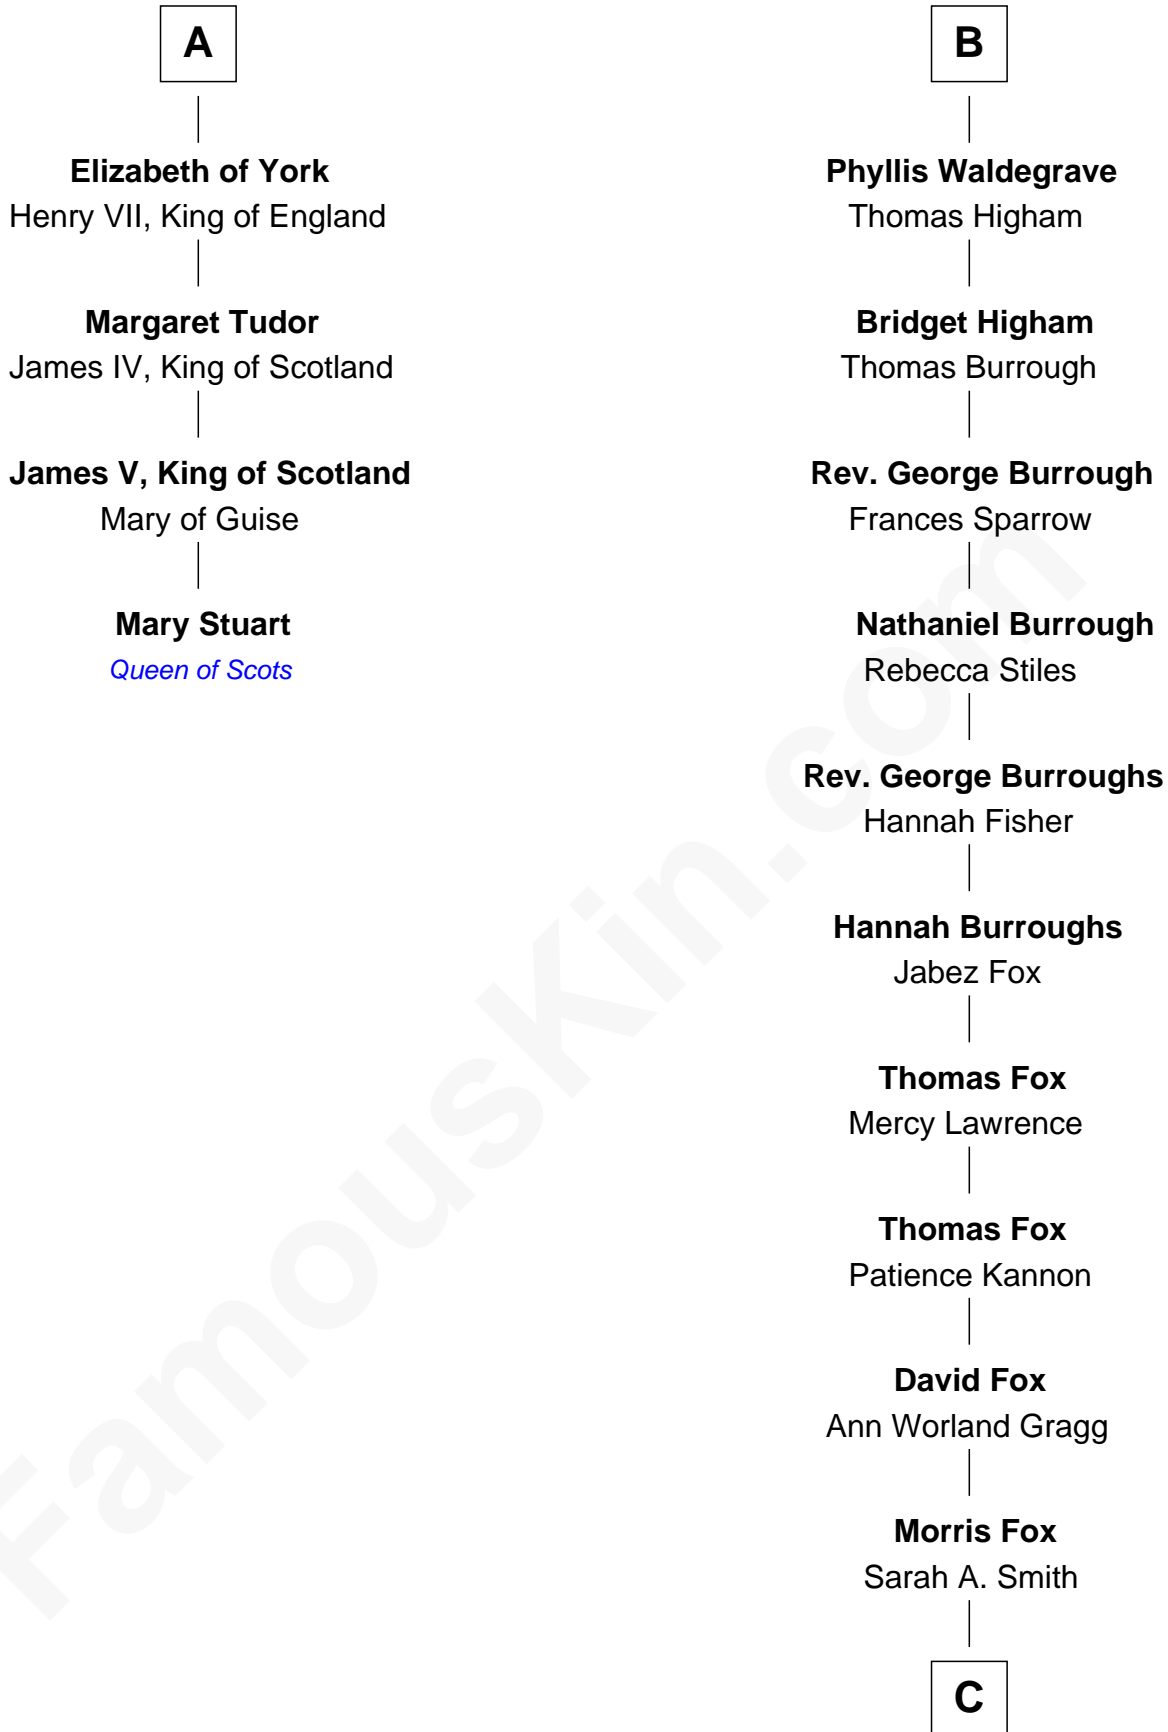

FamousKin.com Relationship Chart of

Mary Stuart

Queen of Scots

10th cousin 10 times removed of

Bob Moore

Co-Founder, Bob's Red Mill

Bartholomew de Badlesmere

Margaret de Clare

Sir John de Tivetot

Sir Robert de Tivetot

Margaret Deincourt

Elizabeth de Tivetot

Sir Philip le Despencer

Margery Despencer

Sir Roger Wentworth

Henry Wentworth

Elizabeth Howard

Margery Wentworth

Sir William Waldegrave

George Waldegrave

Anne Drury

B

C

—
Violette Fox

Daniel Francis Learnard

—
Clinton Morris Learnard

Gertrude Maud Yost

—
Doris Dell Learnard

Kenneth Earl Moore

—
Bob Moore

Co-Founder, Bob's Red Mill