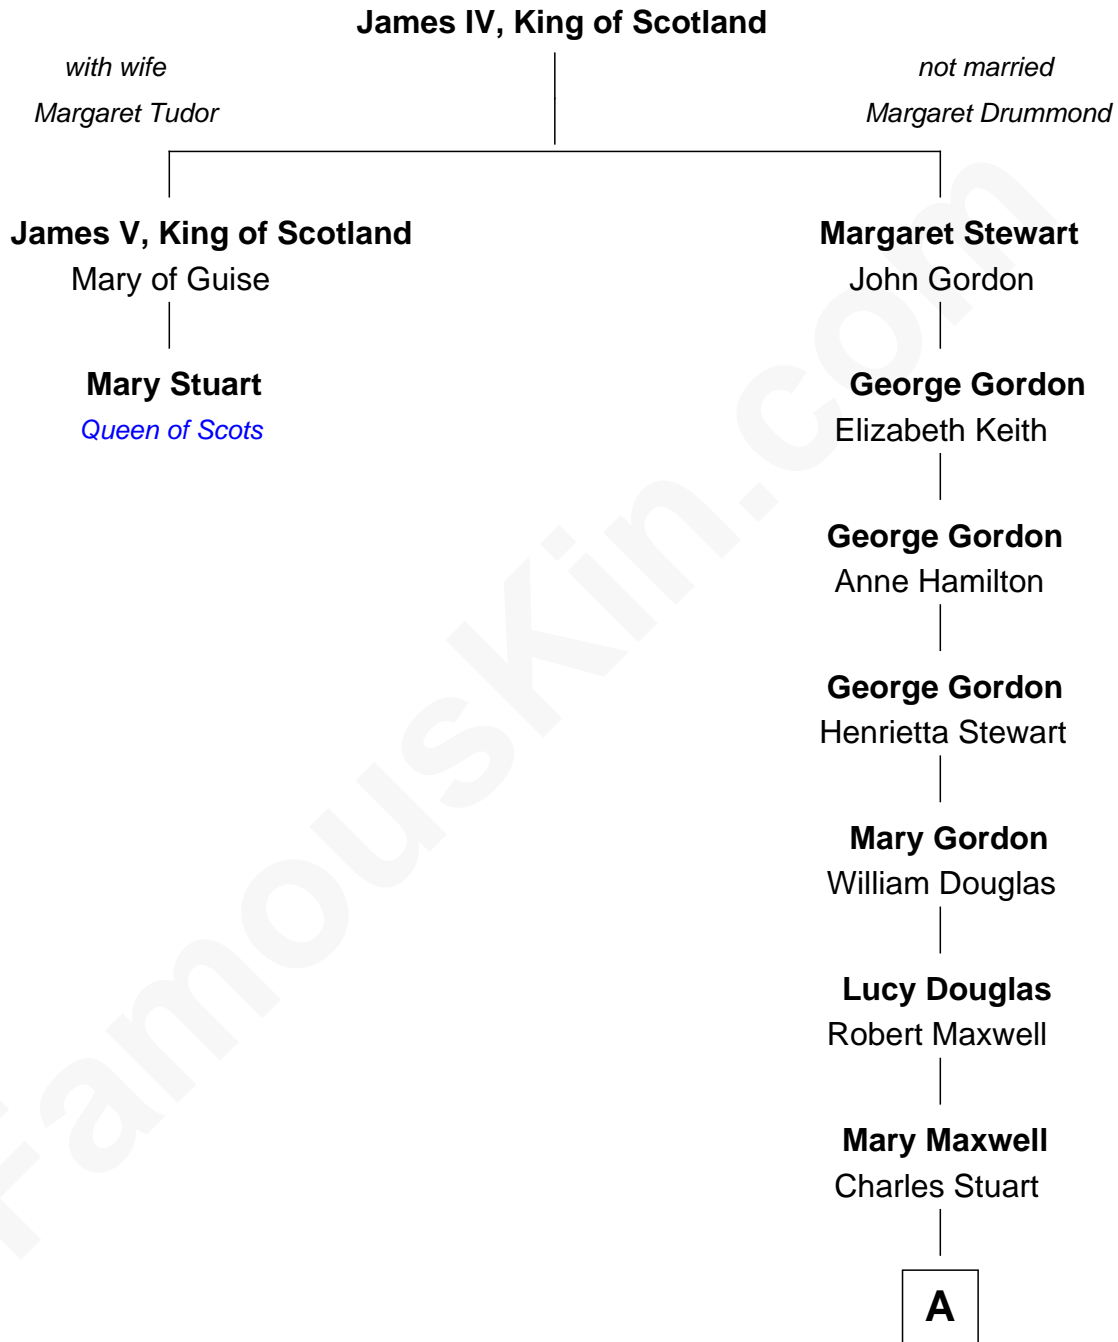

# FamousKin.com Relationship Chart of

**Mary Stuart**

*Queen of Scots*

1st cousin 12 times removed of

**Johnny Mercer**

*Songwriter and Co-Founder of Capitol Records*

**A**

**John Stuart**  
Christian Anstruther

**Christiana Stuart**  
Cyrus Griffin

**Louisa Griffin**  
Col. Hugh Mercer

**Gen. Hugh Weedon Mercer**  
Mary Stiles Anderson

**George Anderson Mercer**  
Nanny Maury Herndon

**George Anderson Mercer**  
Lillian Elizabeth Ciucevich