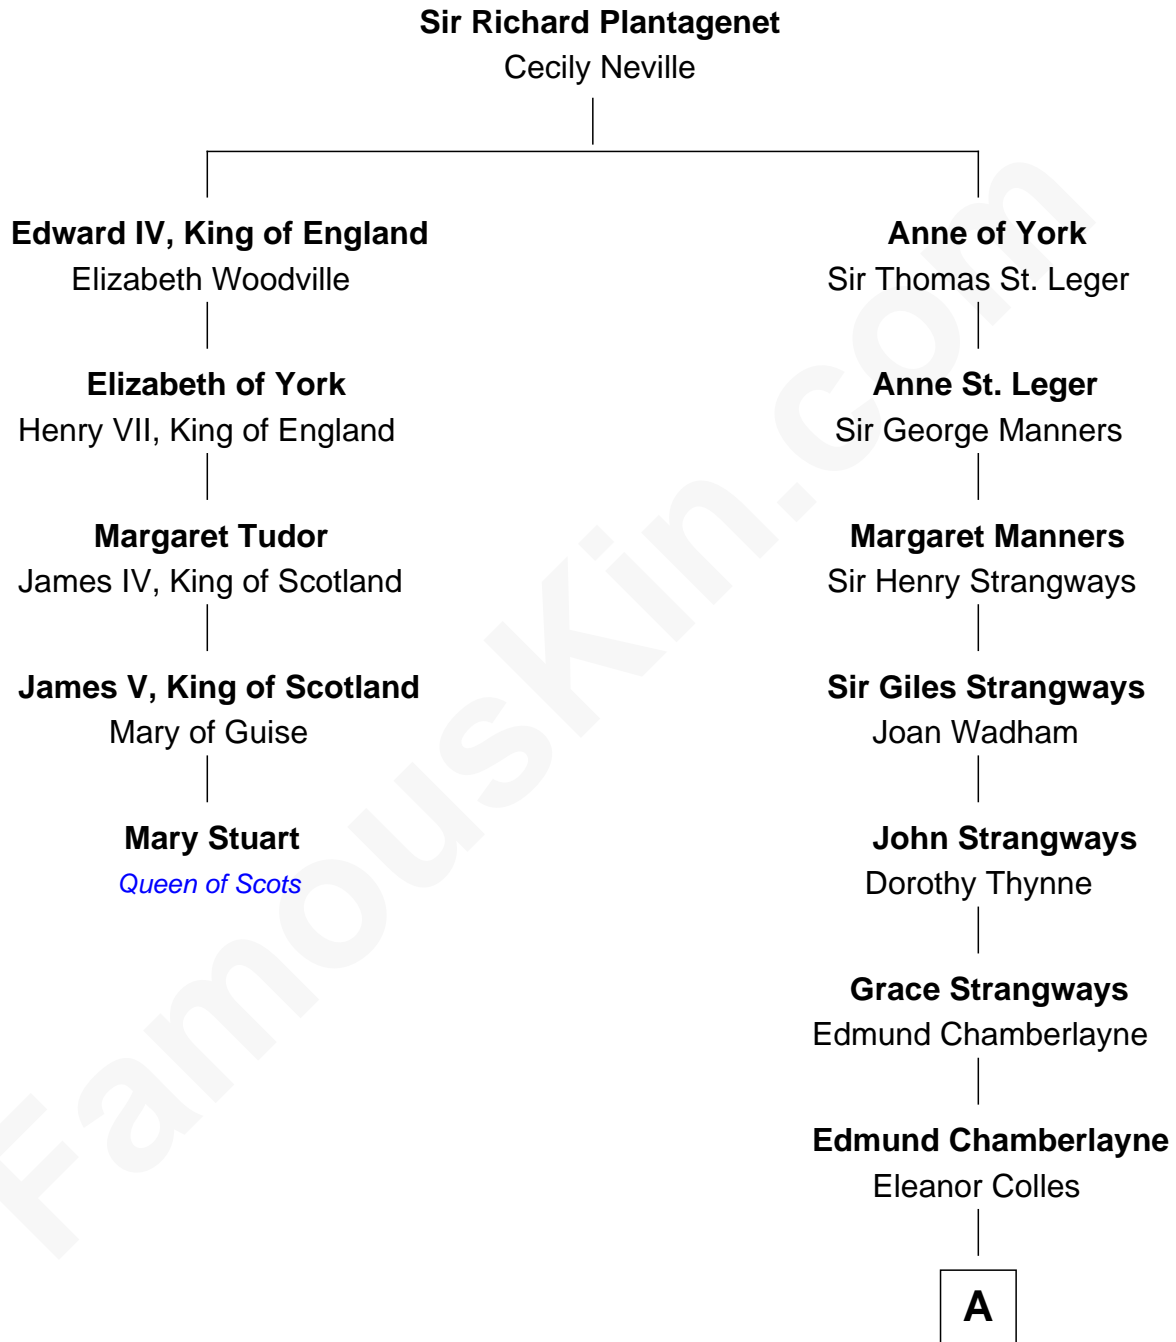

FamousKin.com Relationship Chart of

Mary Stuart

Queen of Scots

4th cousin 10 times removed of

Steve McQueen

Movie Actor

A

Thomas Chamberlayne
Elizabeth Stratton

Dorothy Chamberlayne
Peter Jones

Mary Jones
Sterling Clack Thornton

Harriet Susan Thornton
Alexander Bridgland

Martha A. Bridgland
Daniel T. Culbertson

Caroline Myrtle Culbertson
Lewis D. McQueen

William Terence McQueen
Julian Crawford