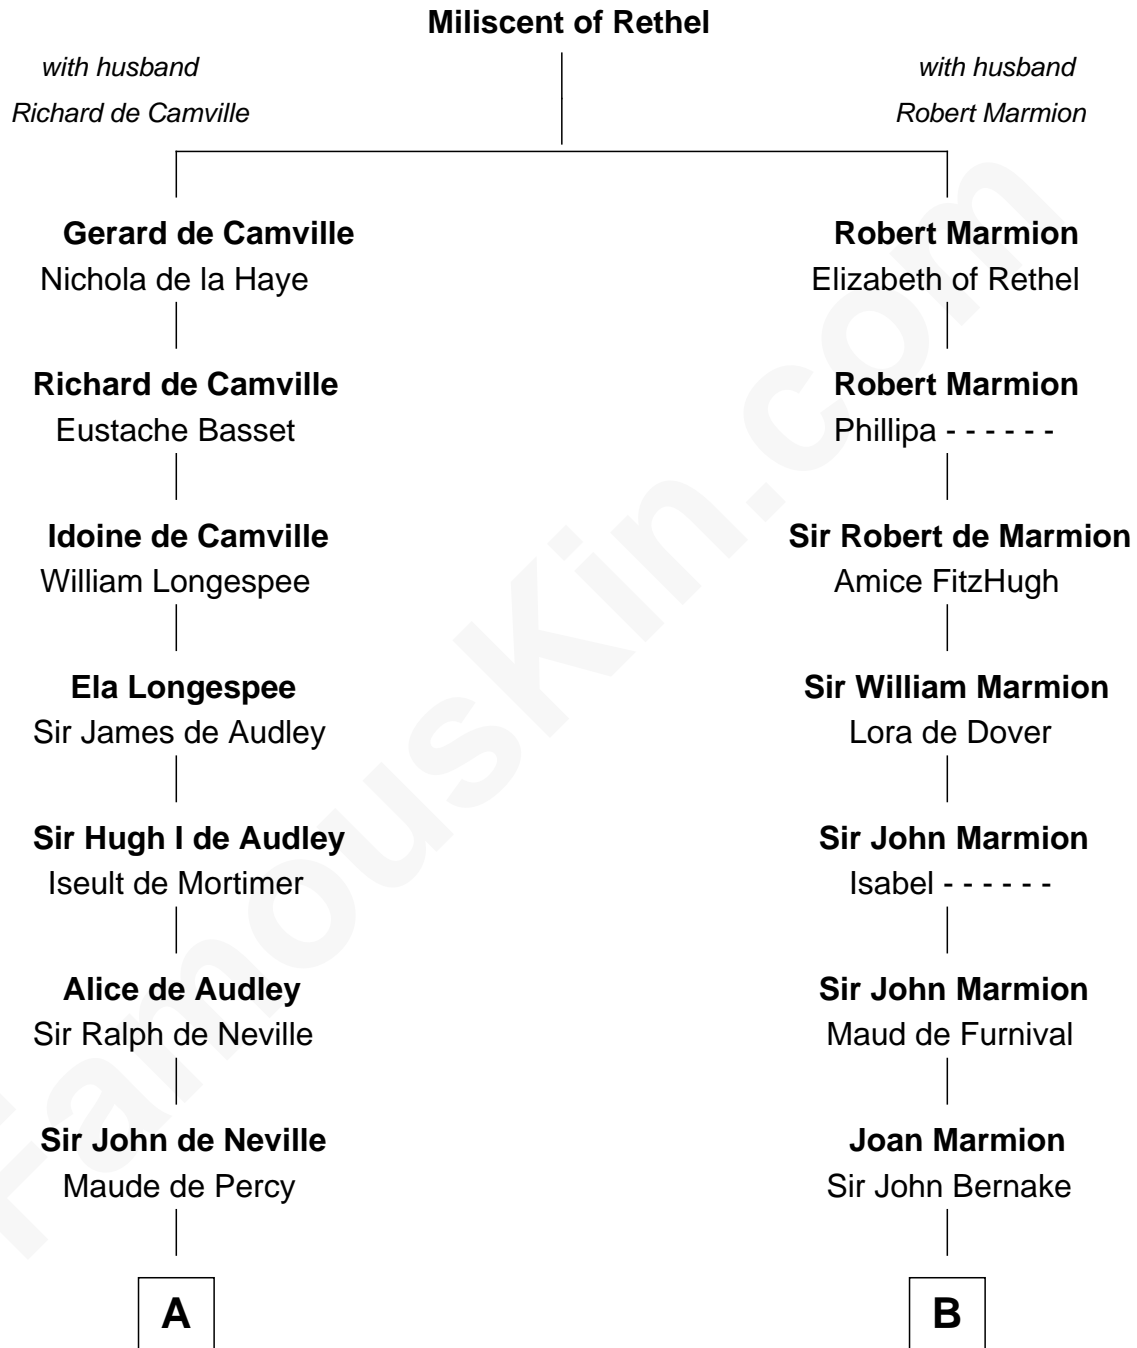

FamousKin.com

Relationship Chart of

Mary Stuart

Queen of Scots

13th cousin 8 times removed of

John Quincy Adams
6th U.S. President

C

Anna Shepard

6th U.S. President

FamousKin.com