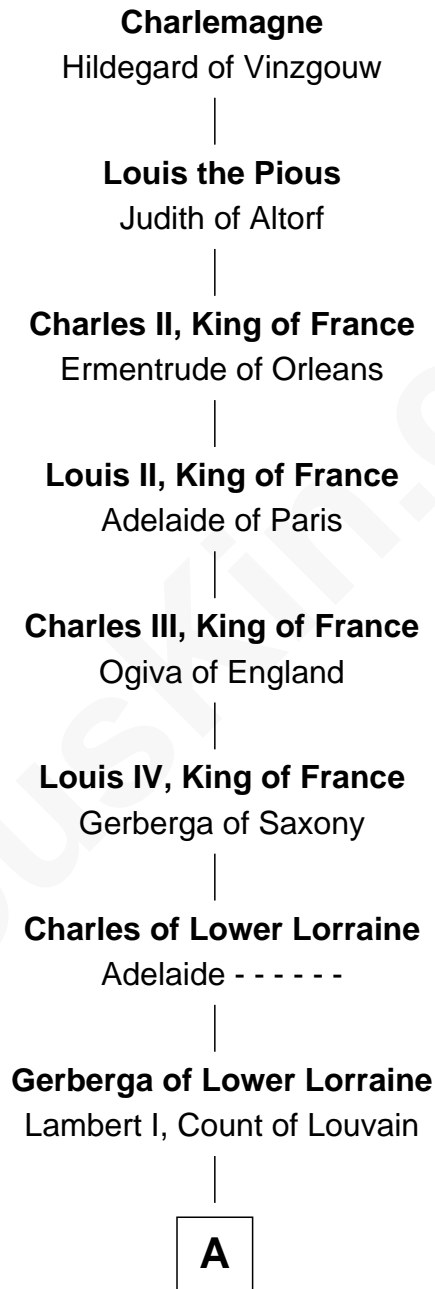

FamousKin.com Relationship Chart of

Mary Stuart

Queen of Scots

24th Great-granddaughter of

Charlemagne

King of the Franks

A

Mathilde of Louvain
Eustace I of Boulogne

Lambert II of Lens
Adelaide of Normandy

Judith of Lens
Waltheof II of Northumbria

Maud of Northumberland
David I, King of Scotland

Henry of Huntingdon
Ada de Warenne

David of Huntingdon
Maud of Chester

Isabella of Huntingdon
Robert de Bruce

Robert de Bruce
Isabella de Clare

Sir Robert de Brus
Marjorie of Carrick

Robert I, King of Scotland
Isabella of Mar

B

B

Marjorie Bruce

Walter Stewart

Robert II, King of Scotland