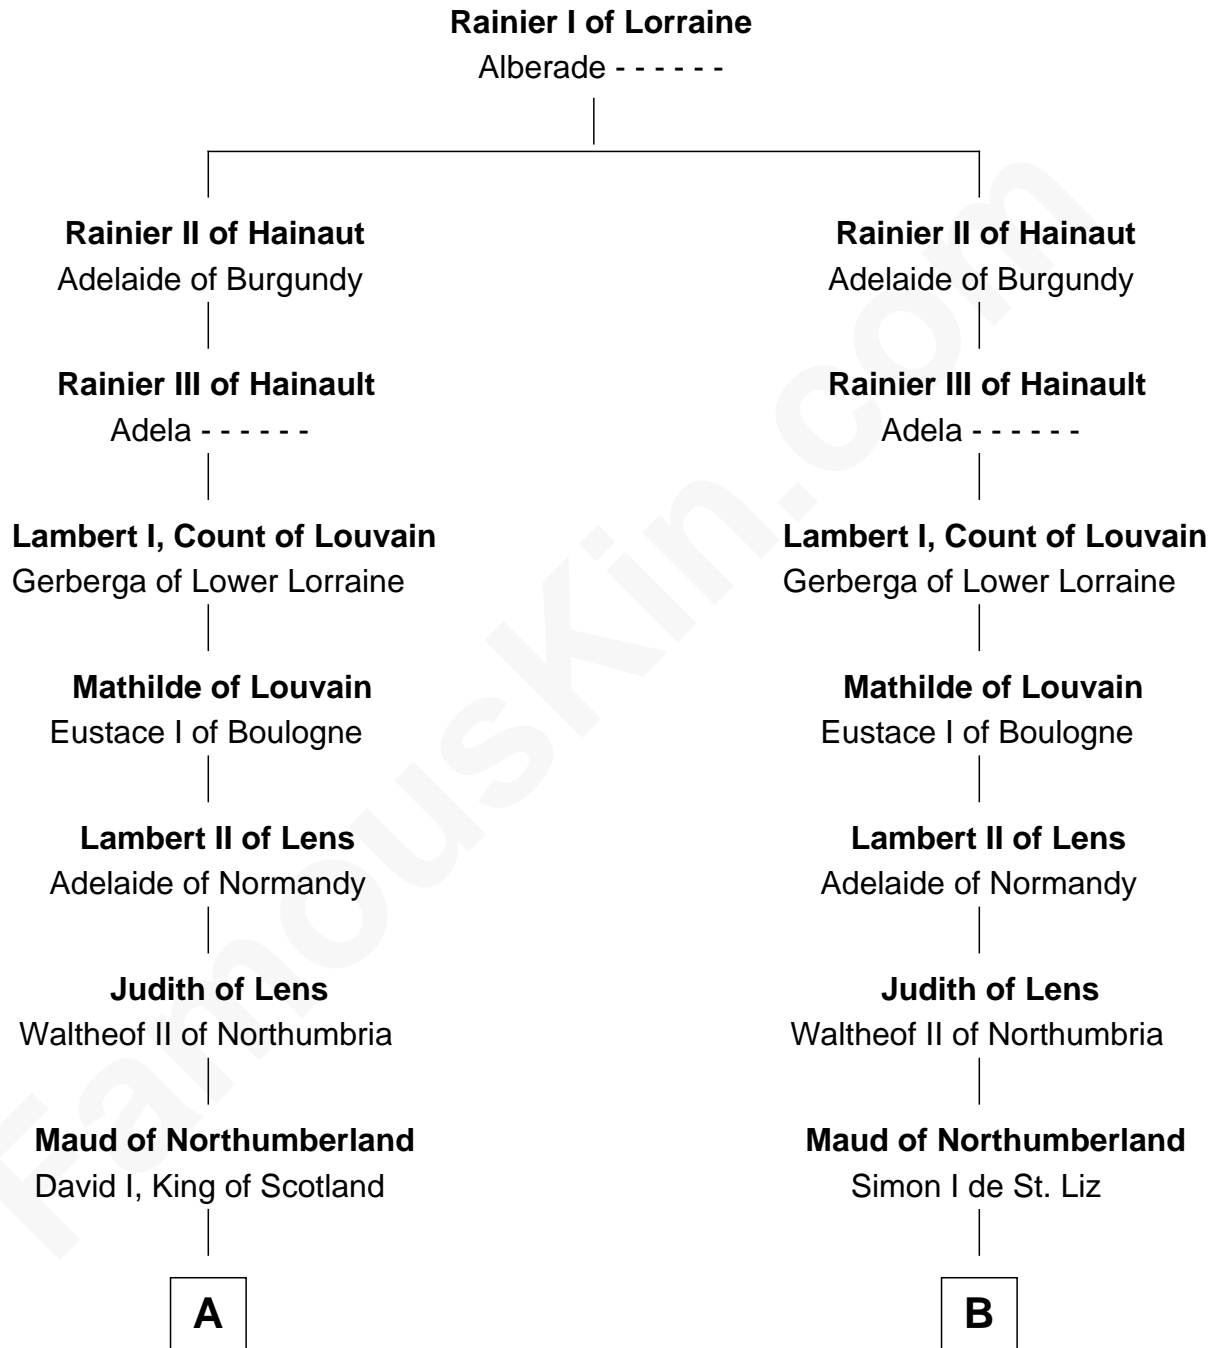

FamousKin.com Relationship Chart of

Mary Stuart

Queen of Scots

9th cousin 12 times removed of

William d'Aubeny

Magna Carta Surety

C

James II, King of Scotland

Mary of Guelders

James III, King of Scotland

Margaret Oldenburg

James IV, King of Scotland

Margaret Tudor

James V, King of Scotland

Mary of Guise

Mary Stuart