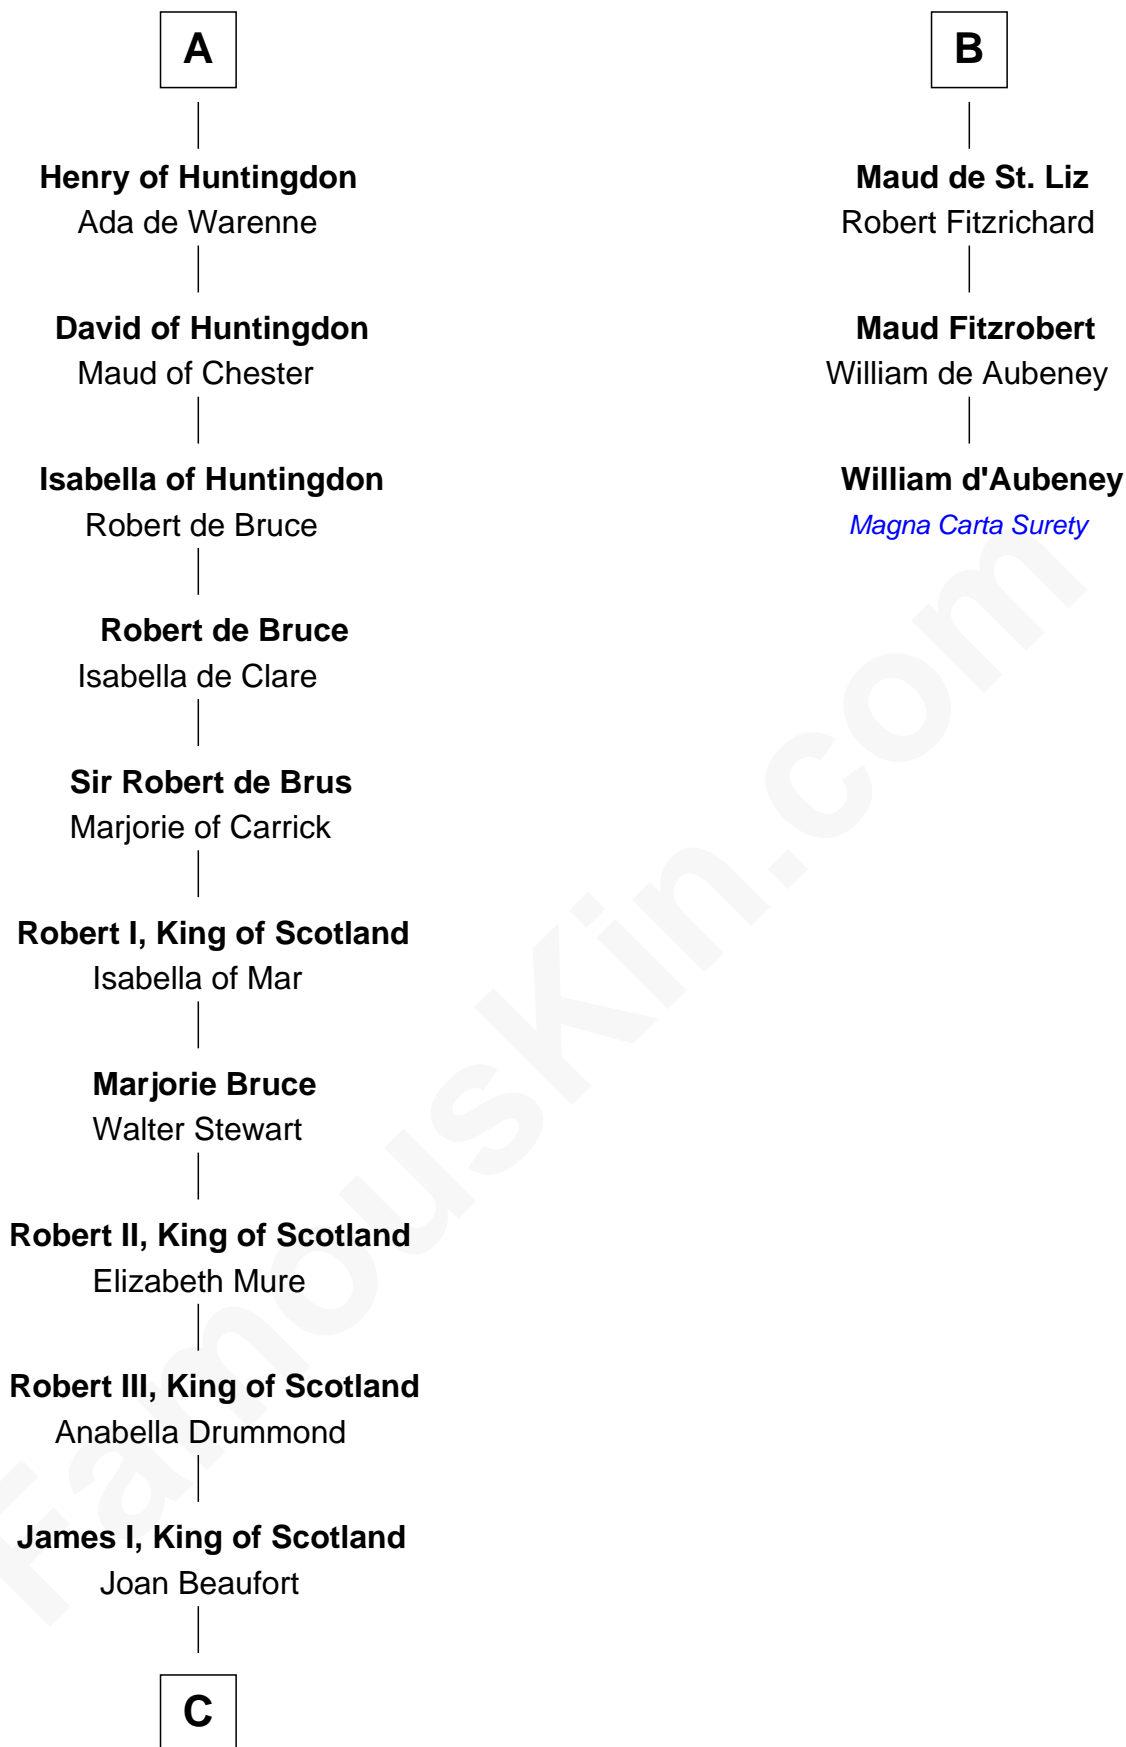

FamousKin.com Relationship Chart of

Mary Stuart

Queen of Scots

9th cousin 12 times removed of

William d'Aubeny

Magna Carta Surety

C

James II, King of Scotland

Mary of Guelders

James III, King of Scotland

Margaret Oldenburg

James IV, King of Scotland

Margaret Tudor

James V, King of Scotland

Mary of Guise

Mary Stuart