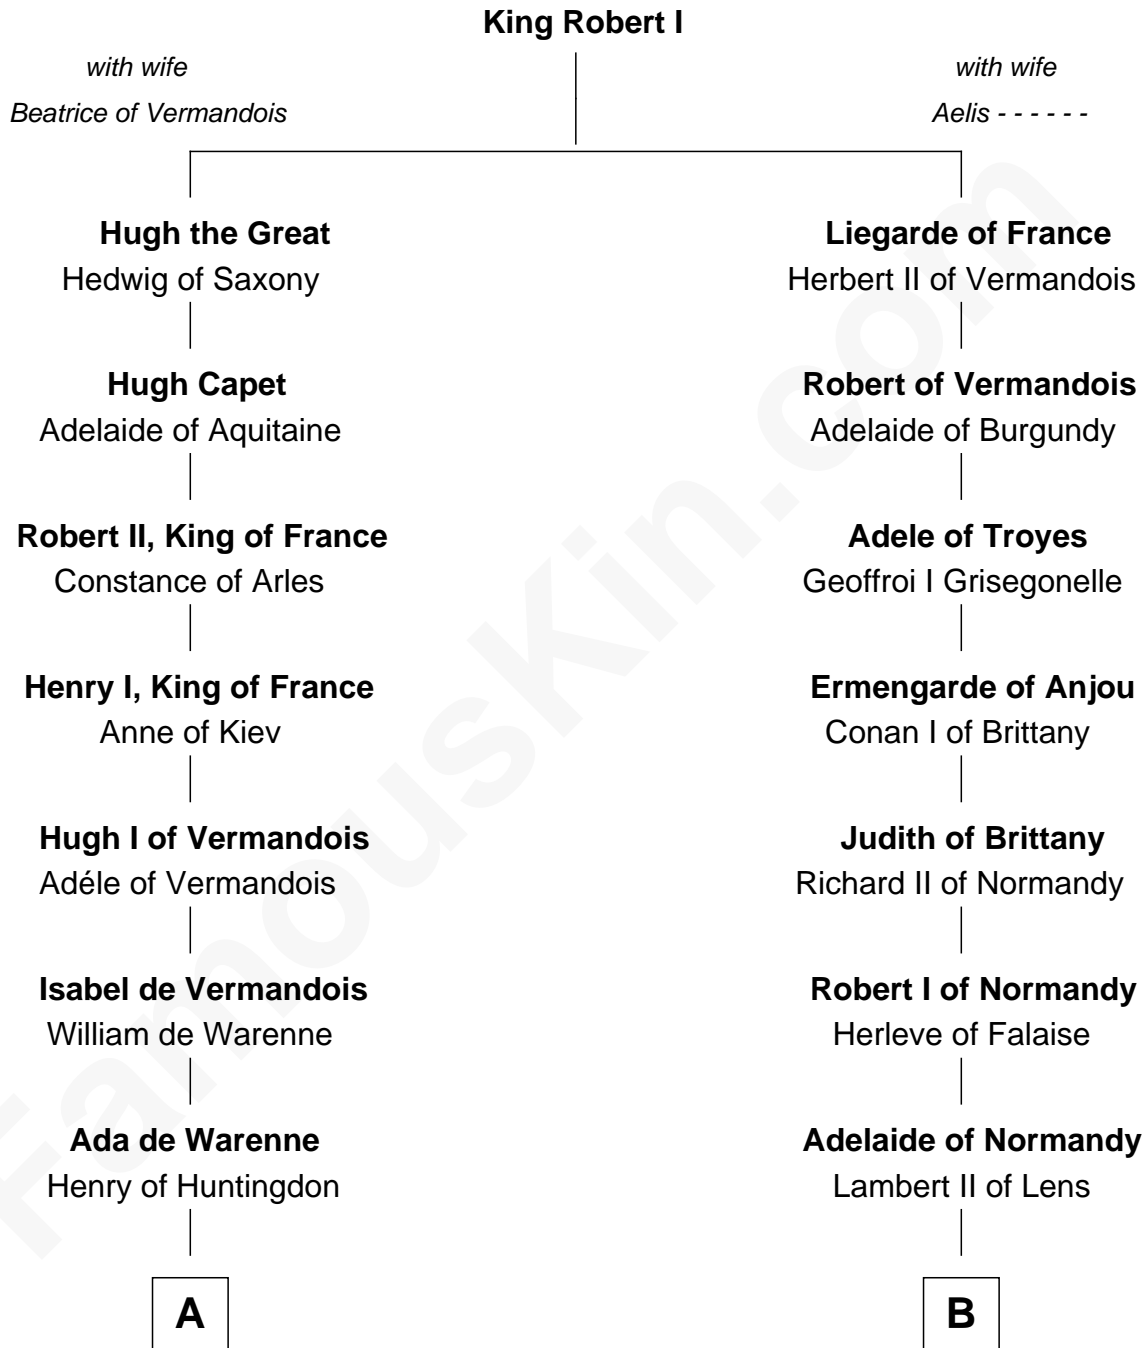

# FamousKin.com Relationship Chart of

**Mary Stuart**

*Queen of Scots*

11th cousin 9 times removed of

**William d'Aubeny**

*Magna Carta Surety*

FamousKin.com