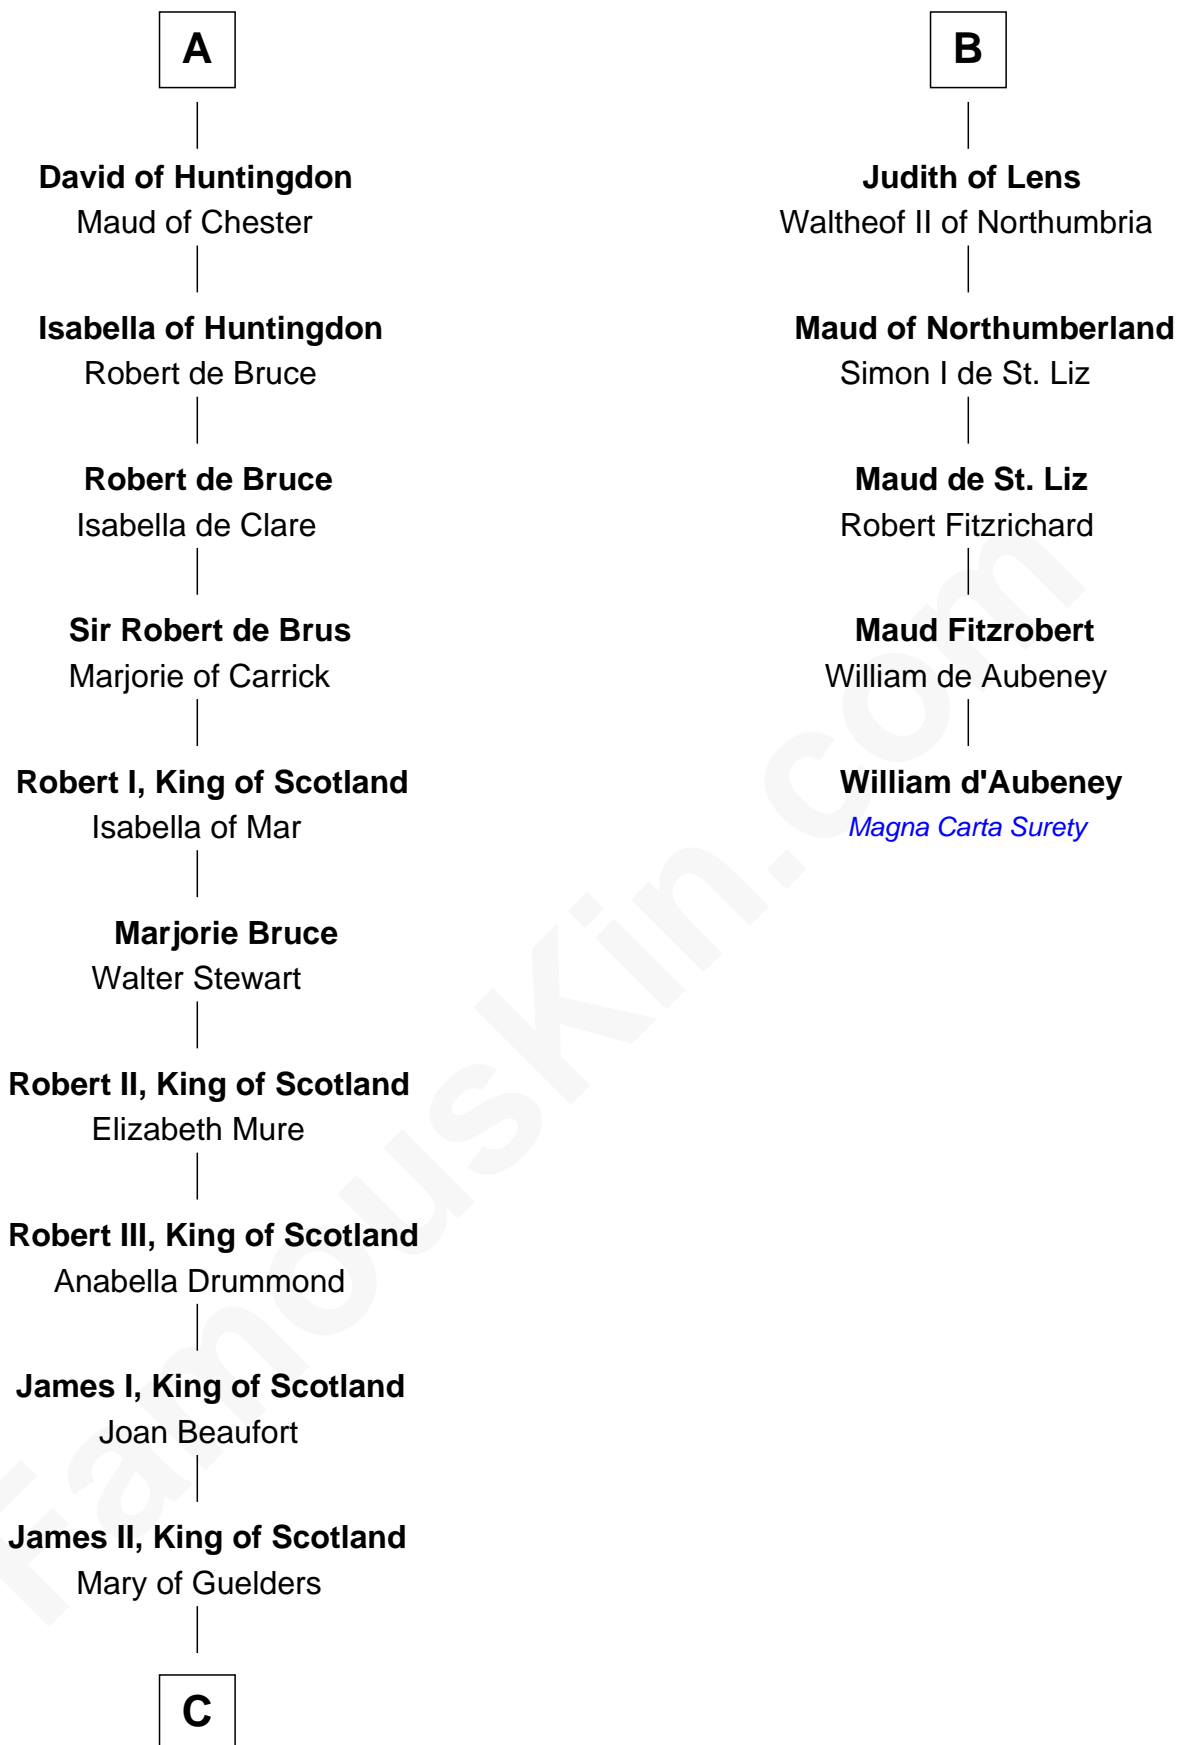

# FamousKin.com Relationship Chart of

**Mary Stuart**

*Queen of Scots*

11th cousin 9 times removed of

**William d'Aubeny**

*Magna Carta Surety*

FamousKin.com