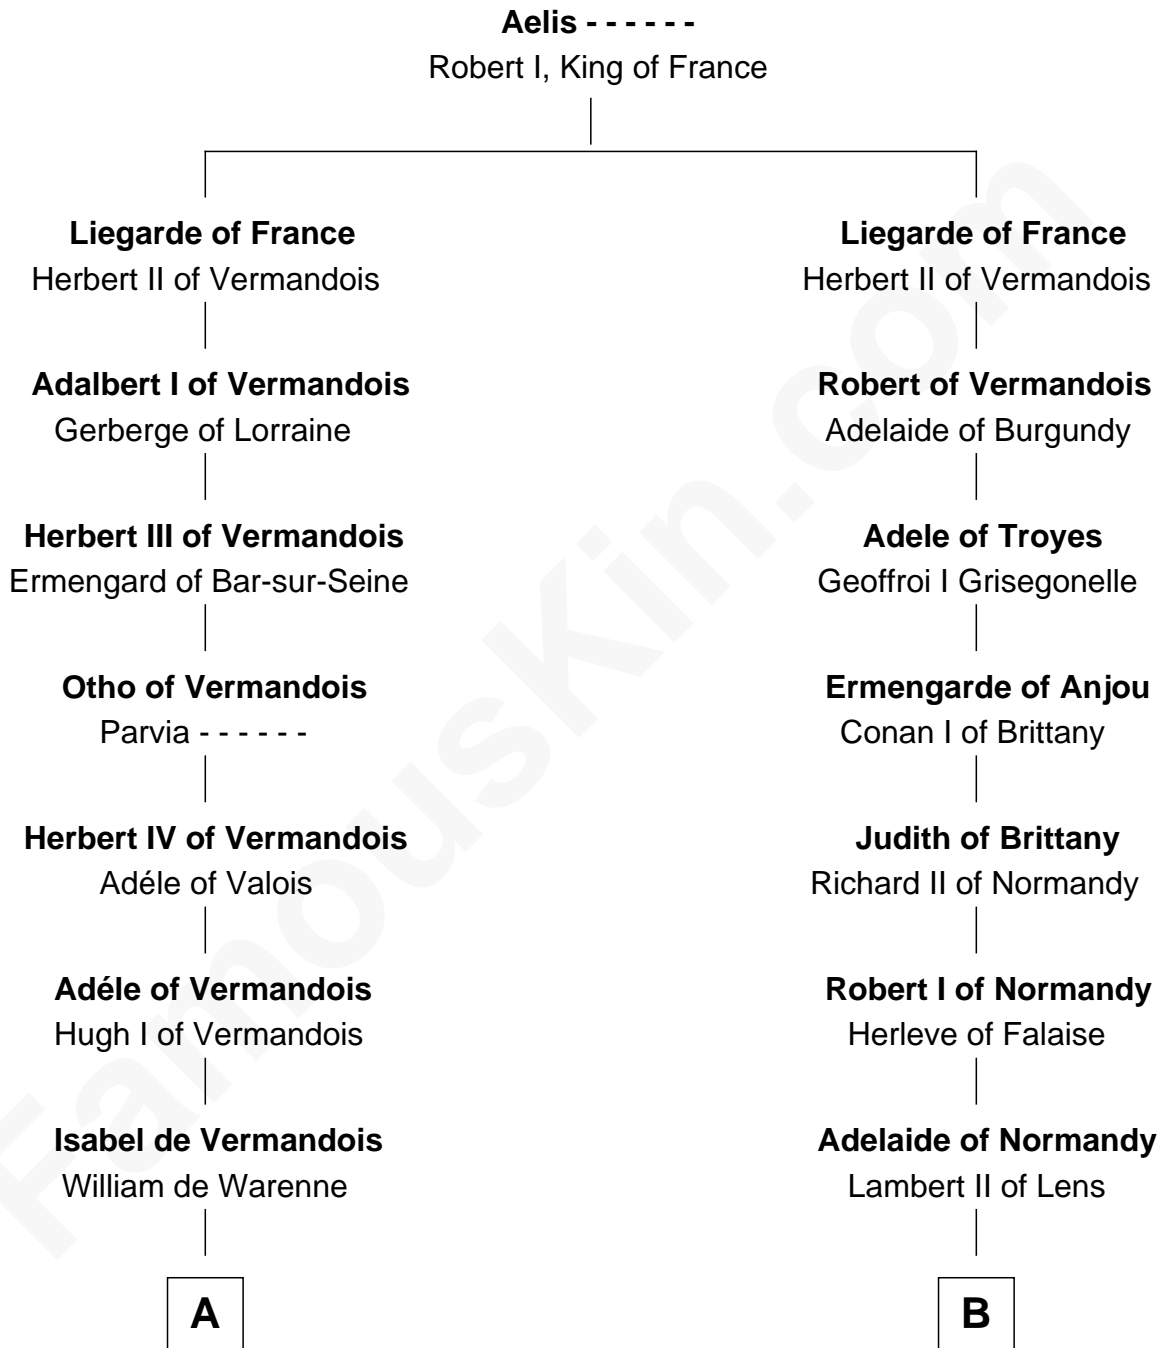

FamousKin.com Relationship Chart of

Mary Stuart

Queen of Scots

11th cousin 10 times removed of

William d'Aubeny

Magna Carta Surety

C

James II, King of Scotland

Mary of Guelders

James III, King of Scotland

Margaret Oldenburg

James IV, King of Scotland

Margaret Tudor

James V, King of Scotland

Mary of Guise

Mary Stuart

Queen of Scots

FamousKin.com