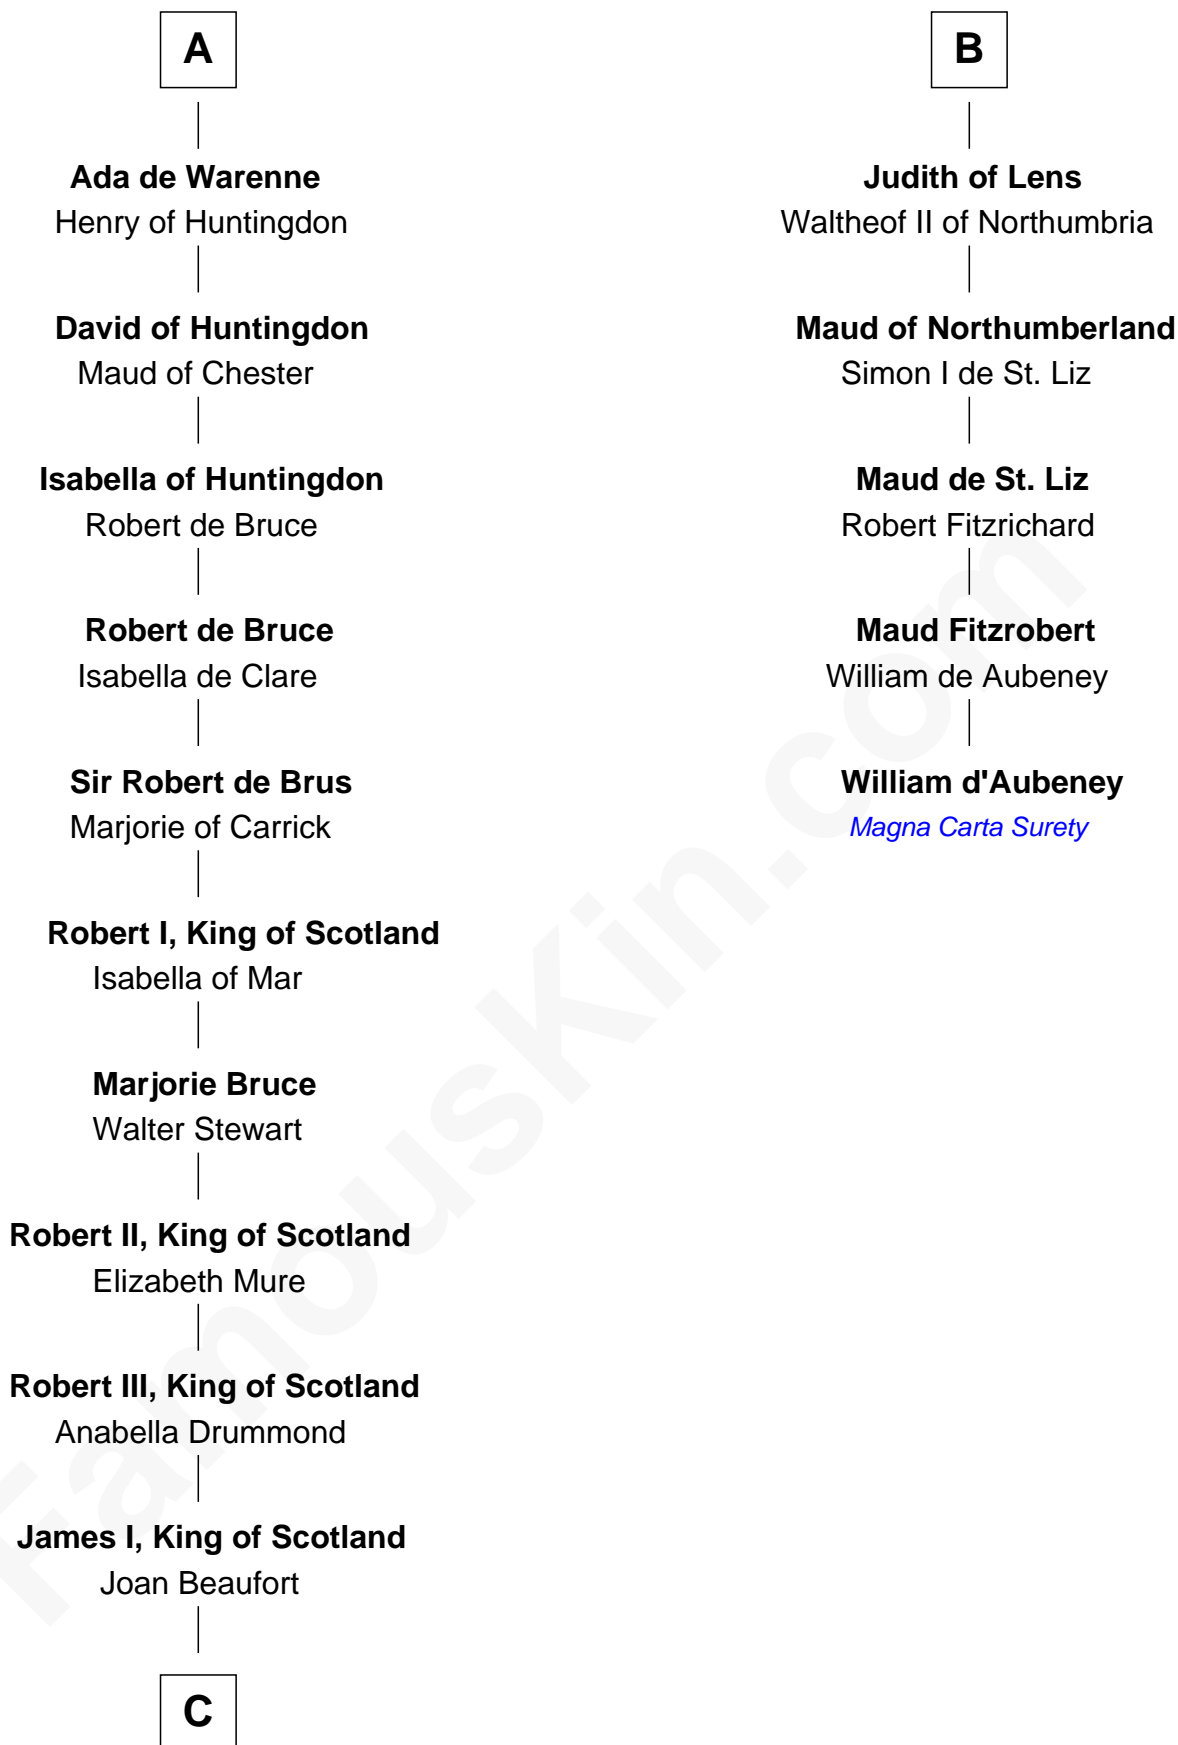

FamousKin.com Relationship Chart of

Mary Stuart

Queen of Scots

11th cousin 10 times removed of

William d'Aubenev

Magna Carta Surety

Herbert I of Vermandois

Bertha de Morvois

Richard II of Normandy

Robert I of Normandy

Herleve of Falaise

Adelaide of Normandy

Lambert II of Lens

B

C

James II, King of Scotland

Mary of Guelders

James III, King of Scotland

Margaret Oldenburg

James IV, King of Scotland

Margaret Tudor

James V, King of Scotland

Mary of Guise

Mary Stuart