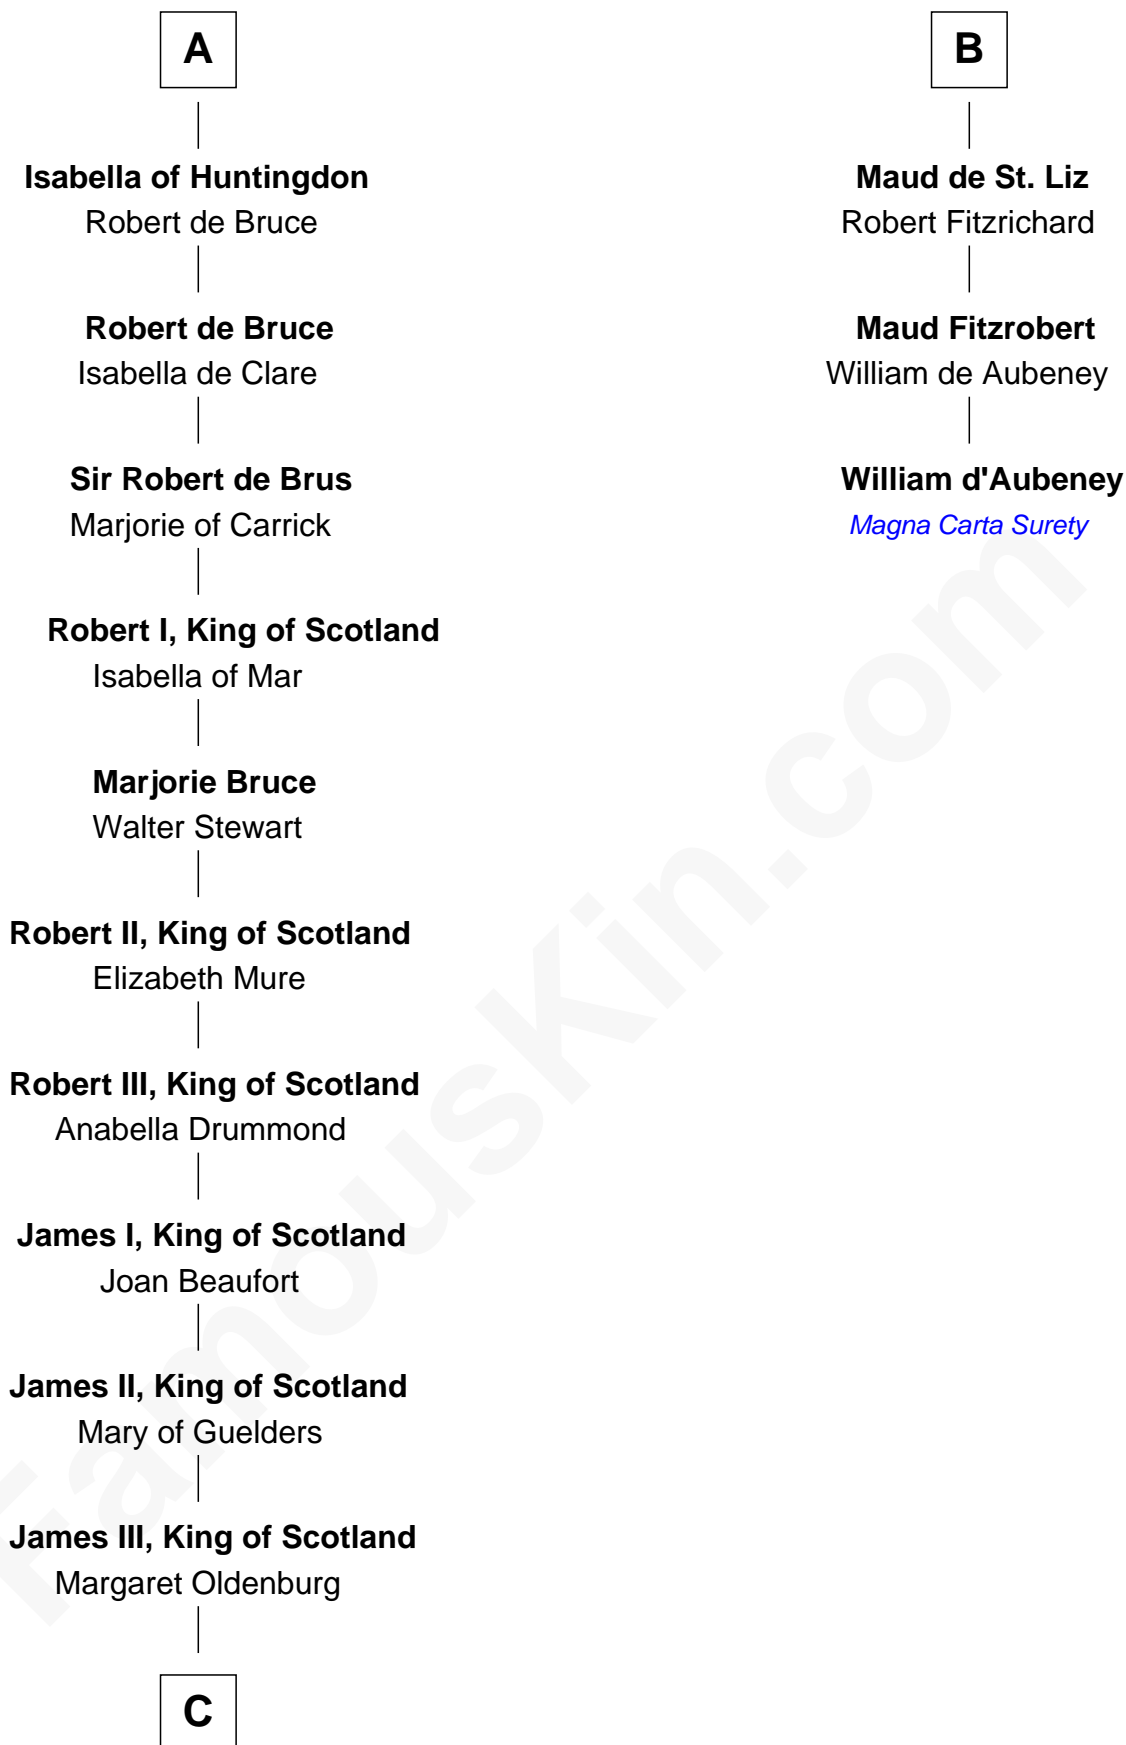

# FamousKin.com Relationship Chart of

**Mary Stuart**

*Queen of Scots*

9th cousin 10 times removed of

**William d'Aubenev**

*Magna Carta Surety*

FamousKin.com