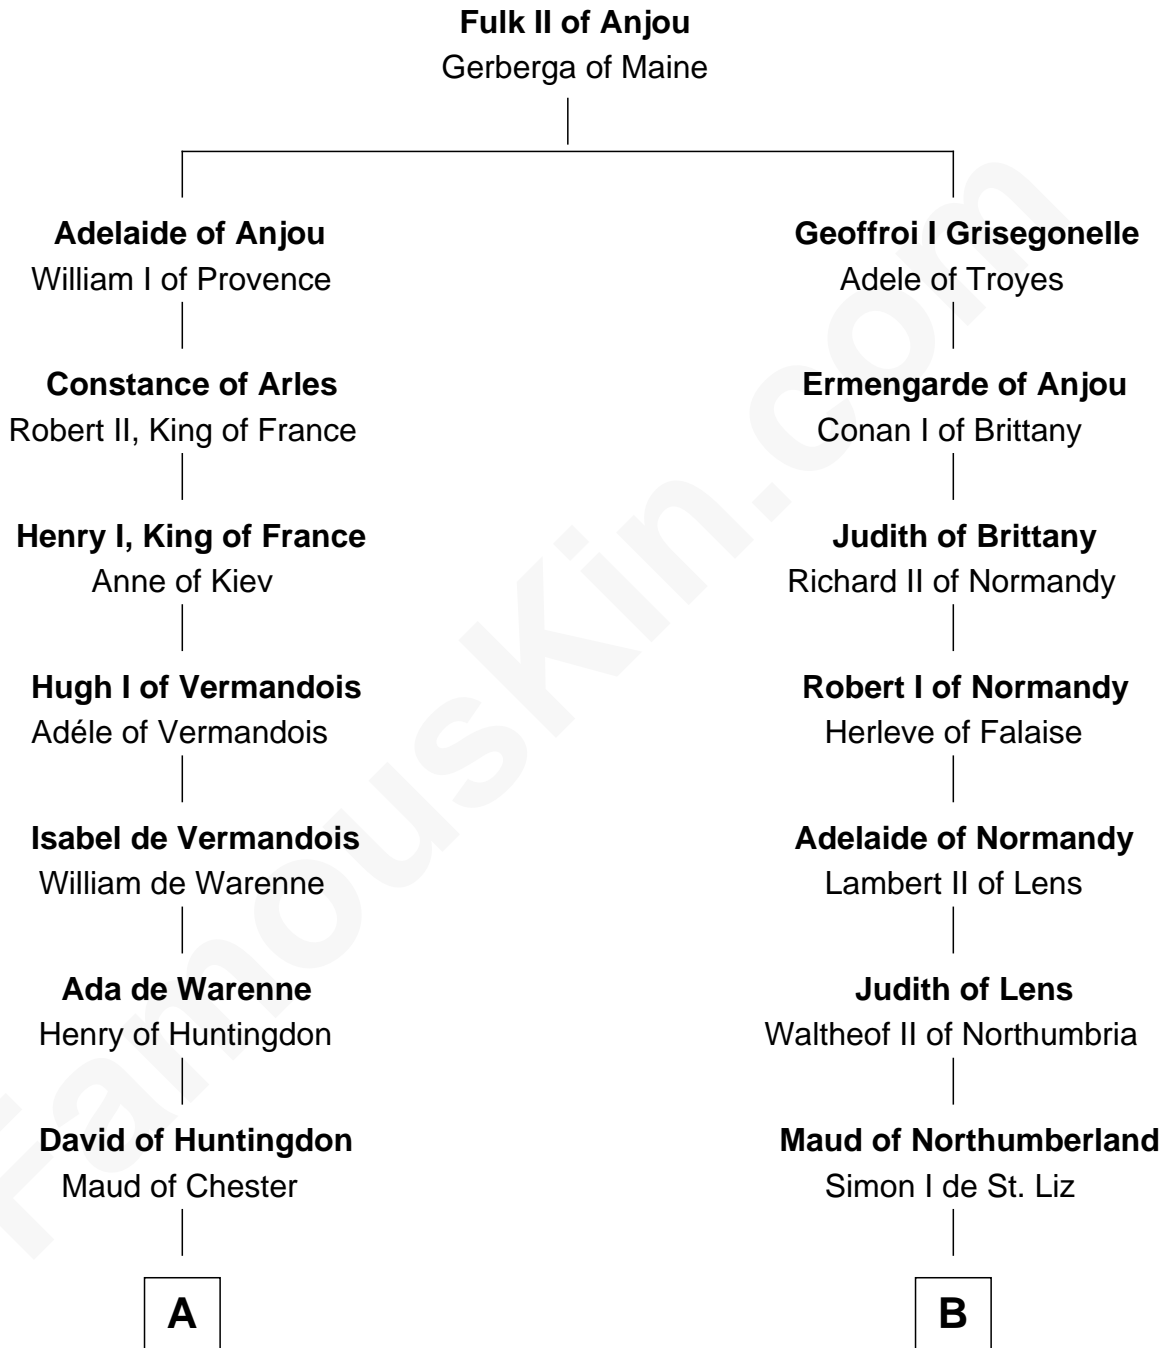

# FamousKin.com Relationship Chart of

**Mary Stuart**

*Queen of Scots*

9th cousin 10 times removed of

**William d'Aubenev**

*Magna Carta Surety*

FamousKin.com