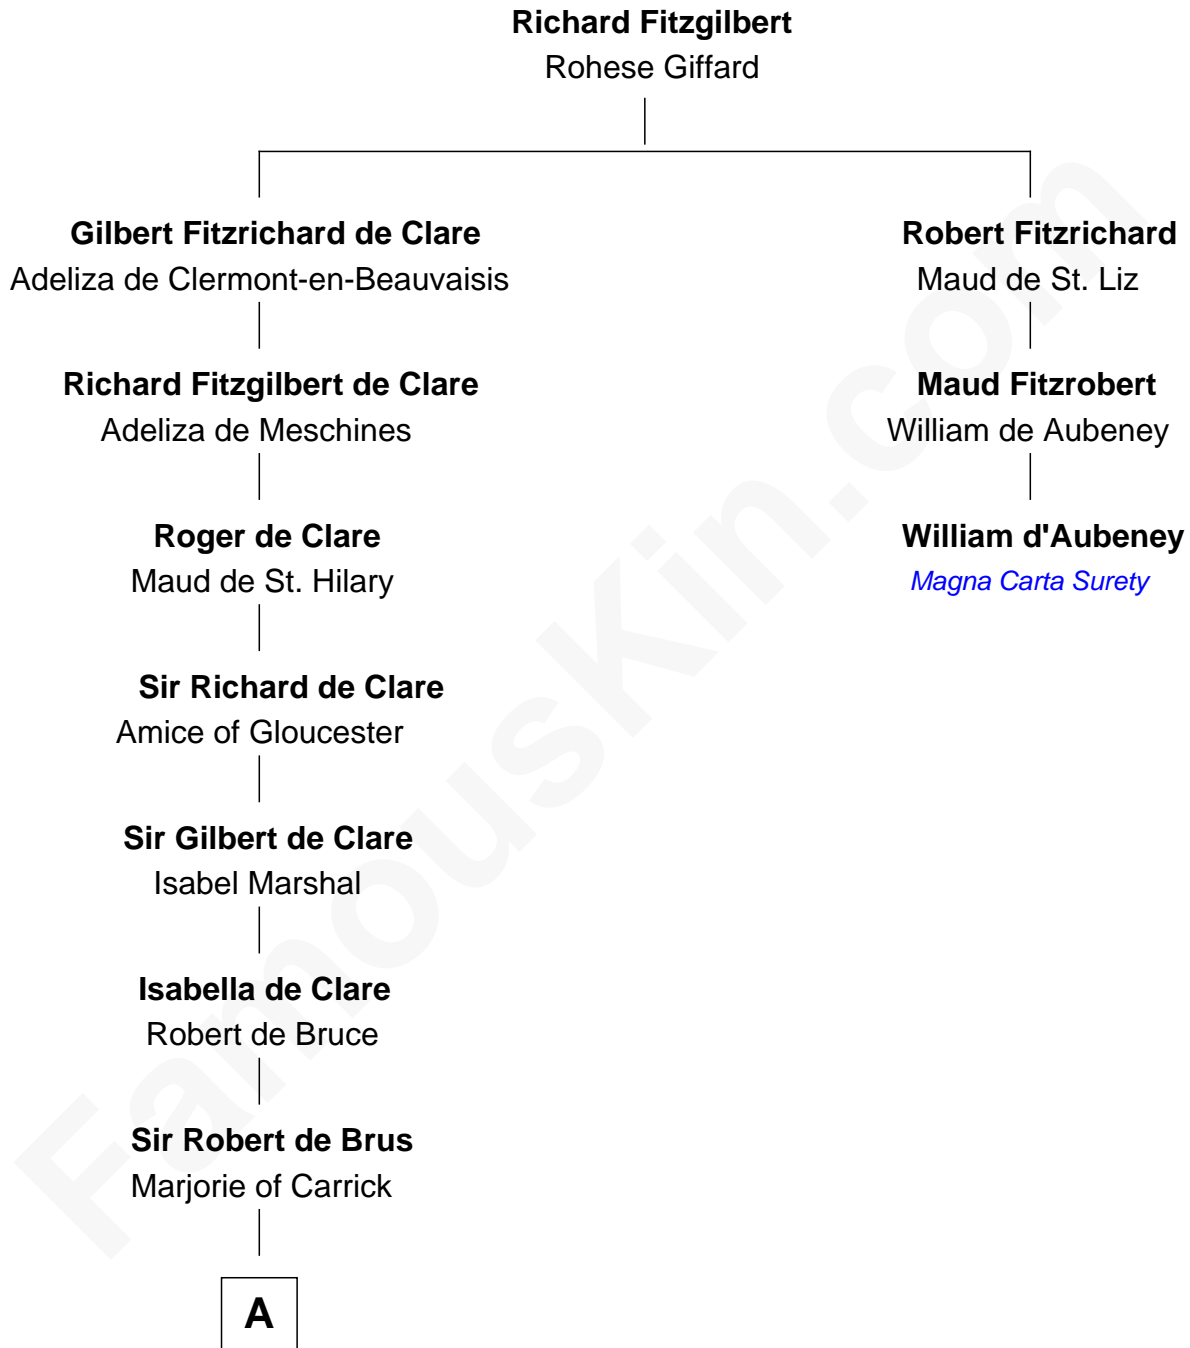

FamousKin.com Relationship Chart of

Mary Stuart

Queen of Scots

2nd cousin 14 times removed of

William d'Aubenev

Magna Carta Surety

A

Robert I, King of Scotland

Isabella of Mar

Marjorie Bruce

Walter Stewart

Robert II, King of Scotland

Elizabeth Mure

Robert III, King of Scotland

Anabella Drummond

James I, King of Scotland

Joan Beaufort

James II, King of Scotland

Mary of Guelders

James III, King of Scotland

Margaret Oldenburg

James IV, King of Scotland

Margaret Tudor

James V, King of Scotland