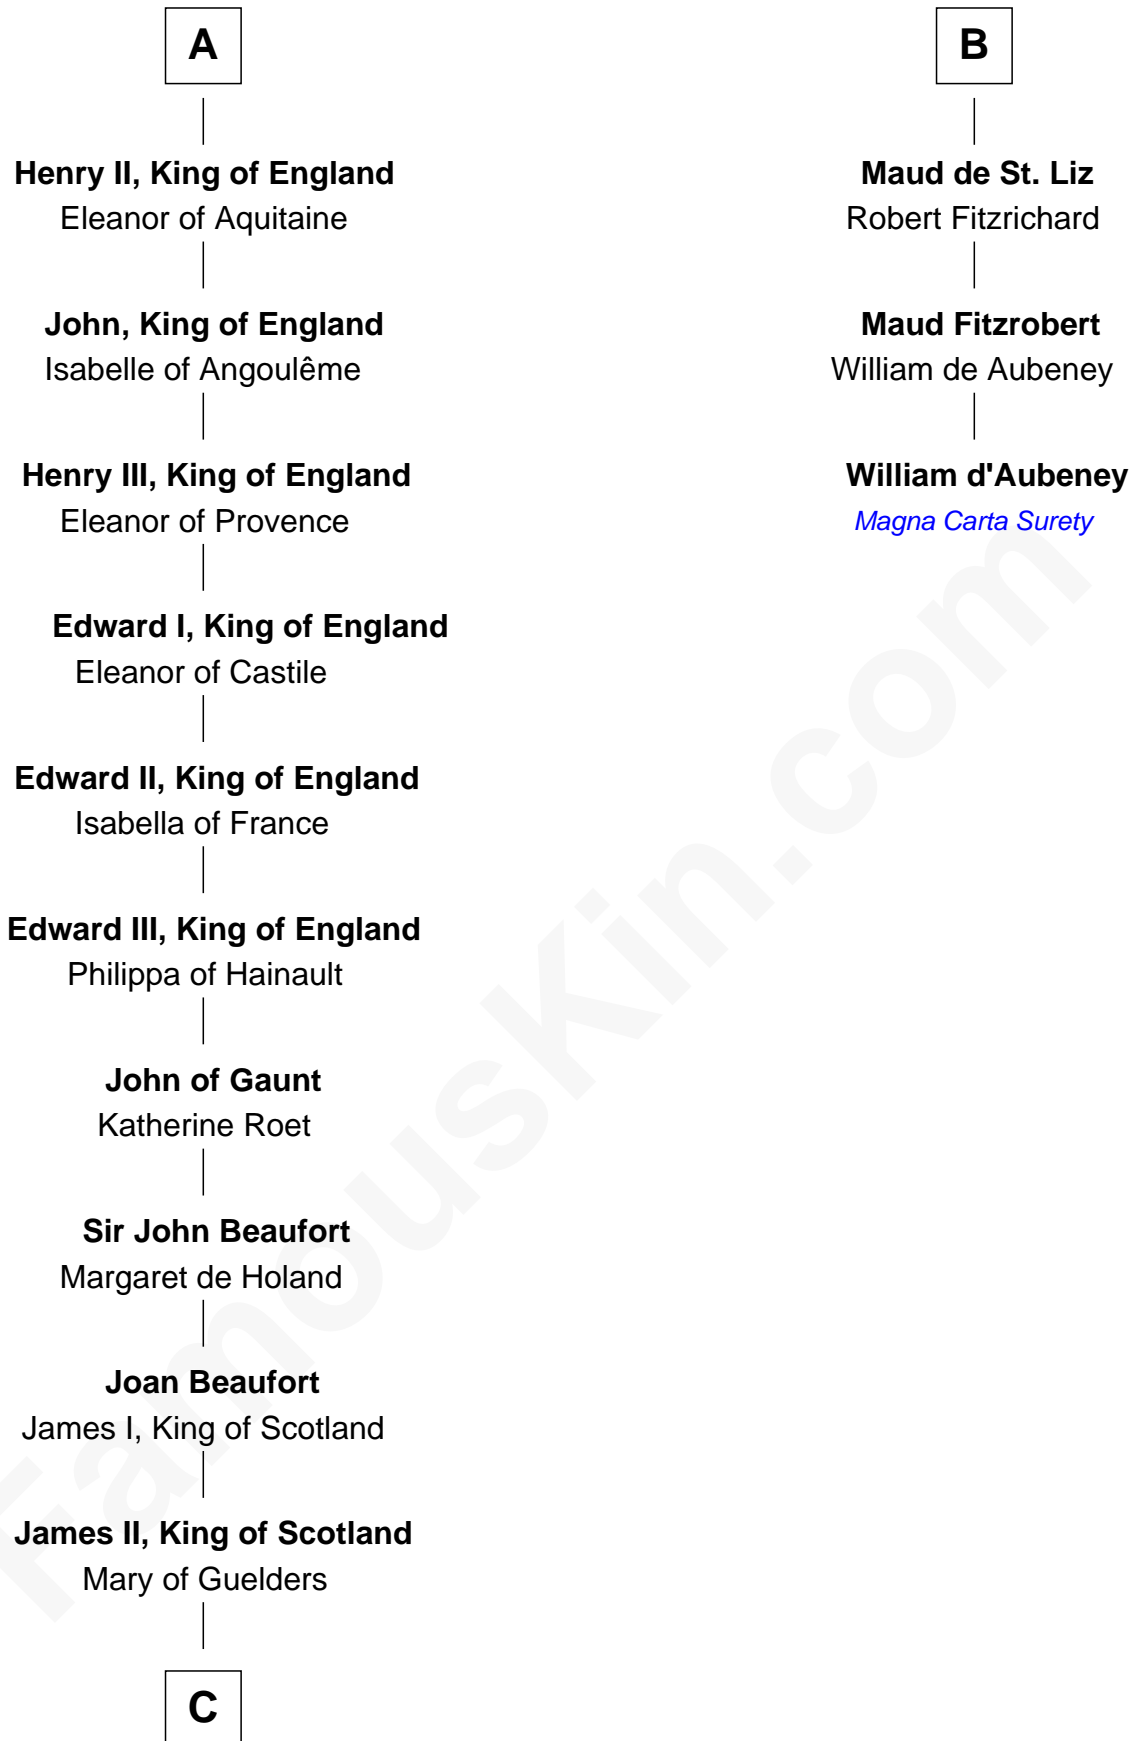

# FamousKin.com Relationship Chart of

**Mary Stuart**

*Queen of Scots*

9th cousin 11 times removed of

**William d'Aubeny**

*Magna Carta Surety*

**Robert of Vermandois**

*Adelaide of Burgundy*