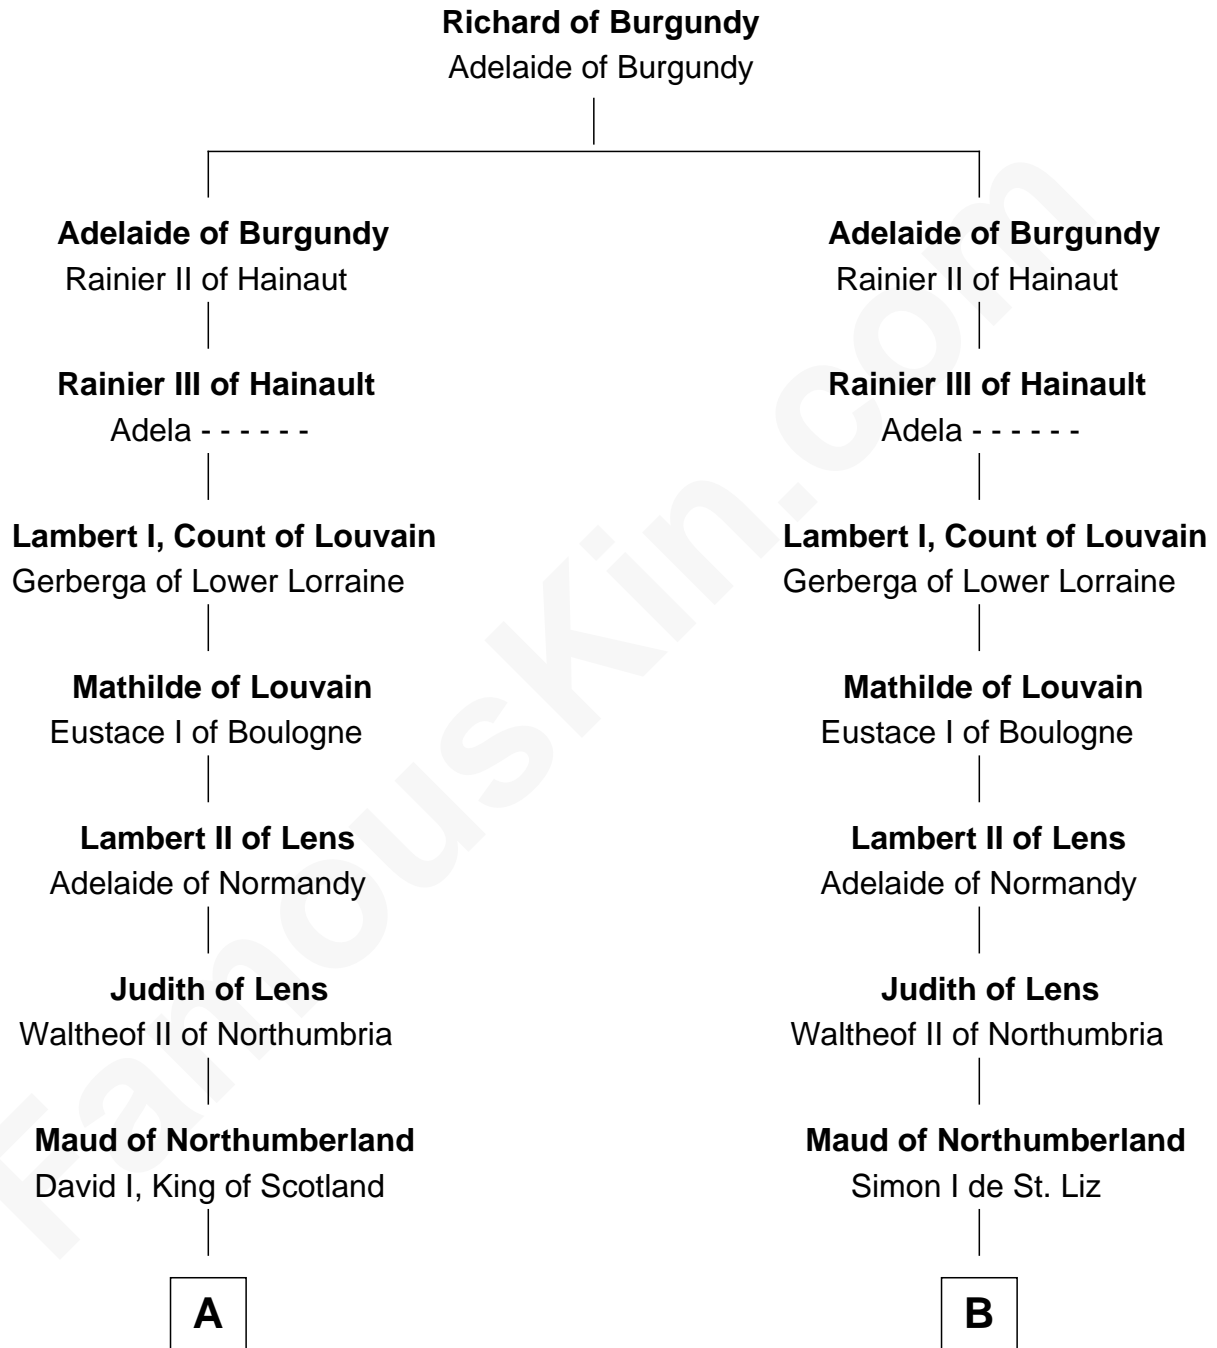

FamousKin.com Relationship Chart of

Mary Stuart

Queen of Scots

9th cousin 12 times removed of

William d'Aubeny

Magna Carta Surety

C

James II, King of Scotland

Mary of Guelders

James III, King of Scotland

Margaret Oldenburg

James IV, King of Scotland

Margaret Tudor

James V, King of Scotland

Mary of Guise

Mary Stuart