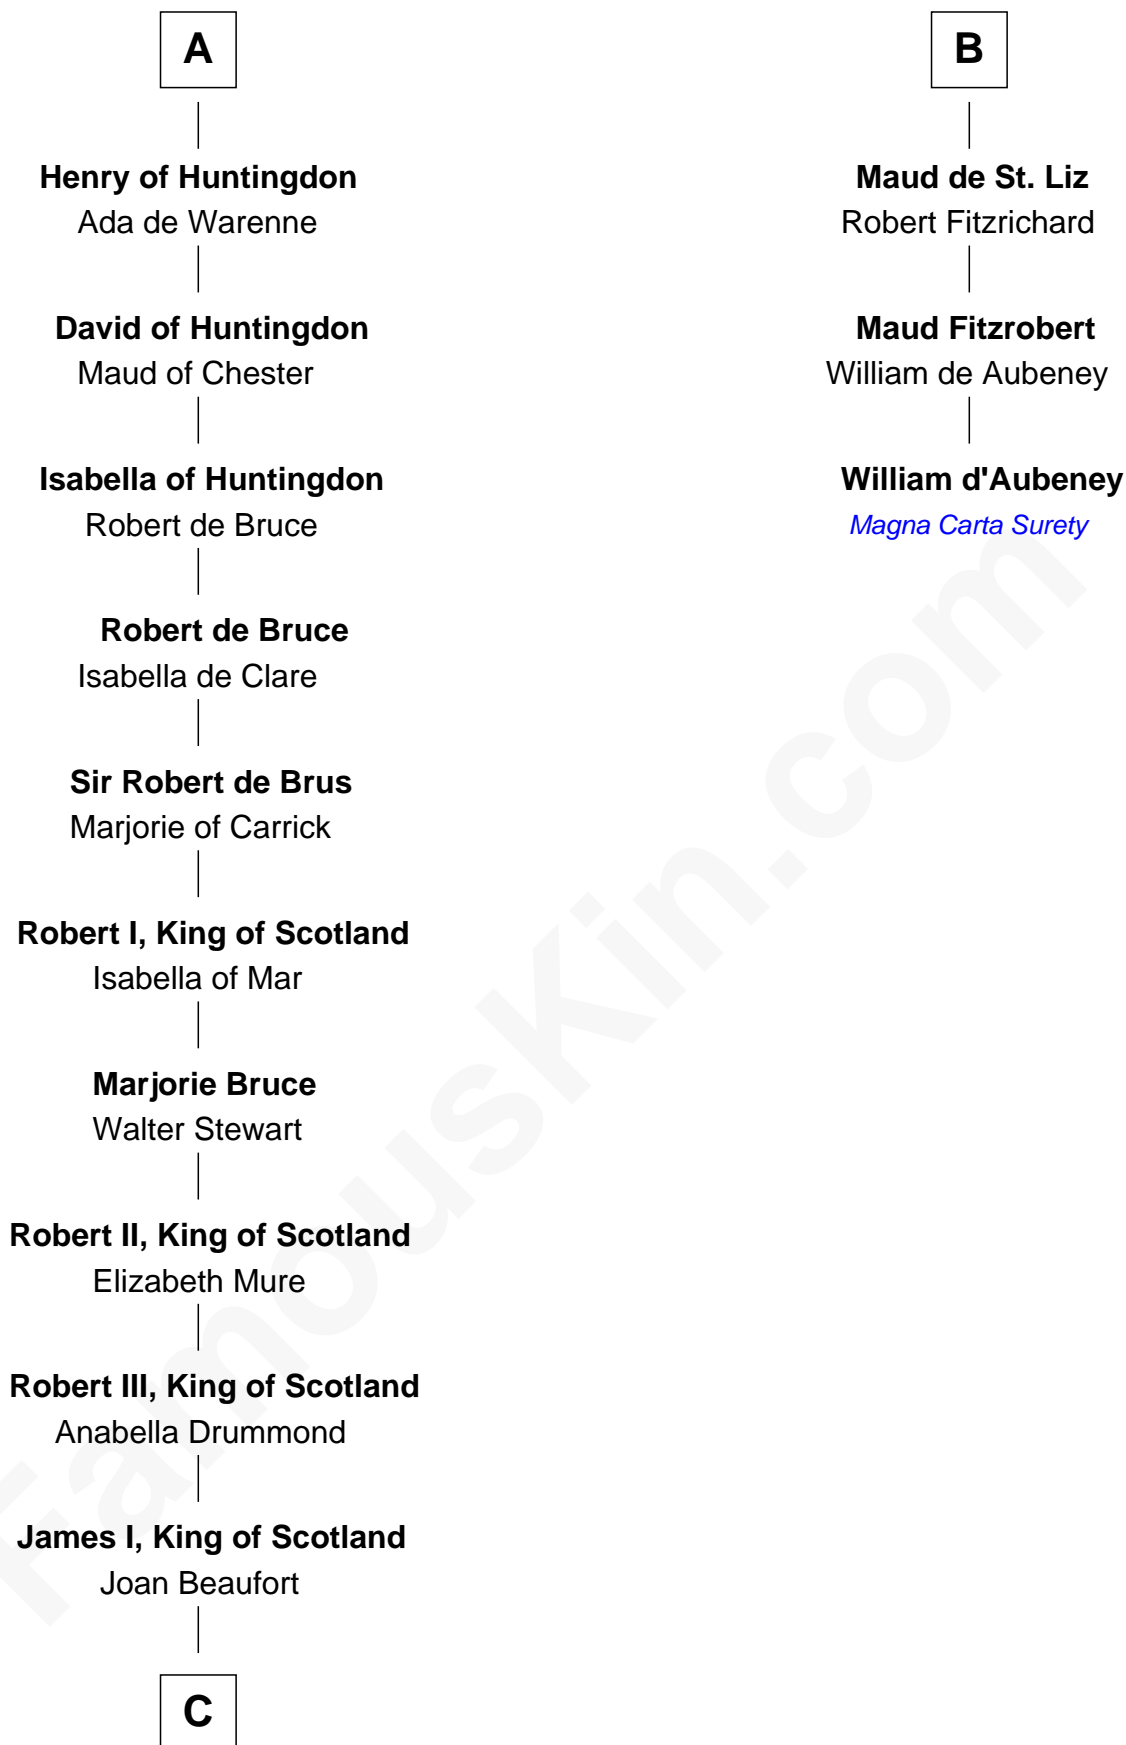

FamousKin.com Relationship Chart of

Mary Stuart

Queen of Scots

9th cousin 12 times removed of

William d'Aubeny

Magna Carta Surety

C

James II, King of Scotland

Mary of Guelders

James III, King of Scotland

Margaret Oldenburg

James IV, King of Scotland

Margaret Tudor

James V, King of Scotland

Mary of Guise

Mary Stuart