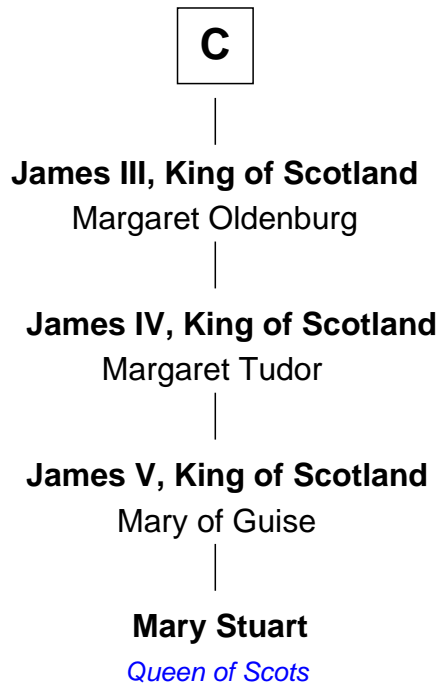

FamousKin.com Relationship Chart of

Mary Stuart

Queen of Scots

9th cousin 11 times removed of

William d'Aubeney

Magna Carta Surety

Eberhard IV of Nordgau

Luitgard of Lotharingia

Hedwig of Nordgau
Siegfried of Luxembourg

Frederick of Luxembourg

Ogive of Luxembourg
Baudoin IV of Flanders

Baudoin V of Flanders
Adela of France

Matilda of Flanders
William I, King of England

Henry I, King of England
Maud of Scotland

Maud of England
Geoffrey Plantagenet

A

Hedwig of Nordgau
Siegfried of Luxembourg

Lutgardis of Luxemburg
Arnulf of Holland

Adelina of Holland
Baldwin II of Boulogne

Eustace I of Boulogne
Mathilde of Louvain

Lambert II of Lens
Adelaide of Normandy

Judith of Lens
Waltheof II of Northumbria

Maud of Northumberland
Simon I de St. Liz

B

FamousKin.com