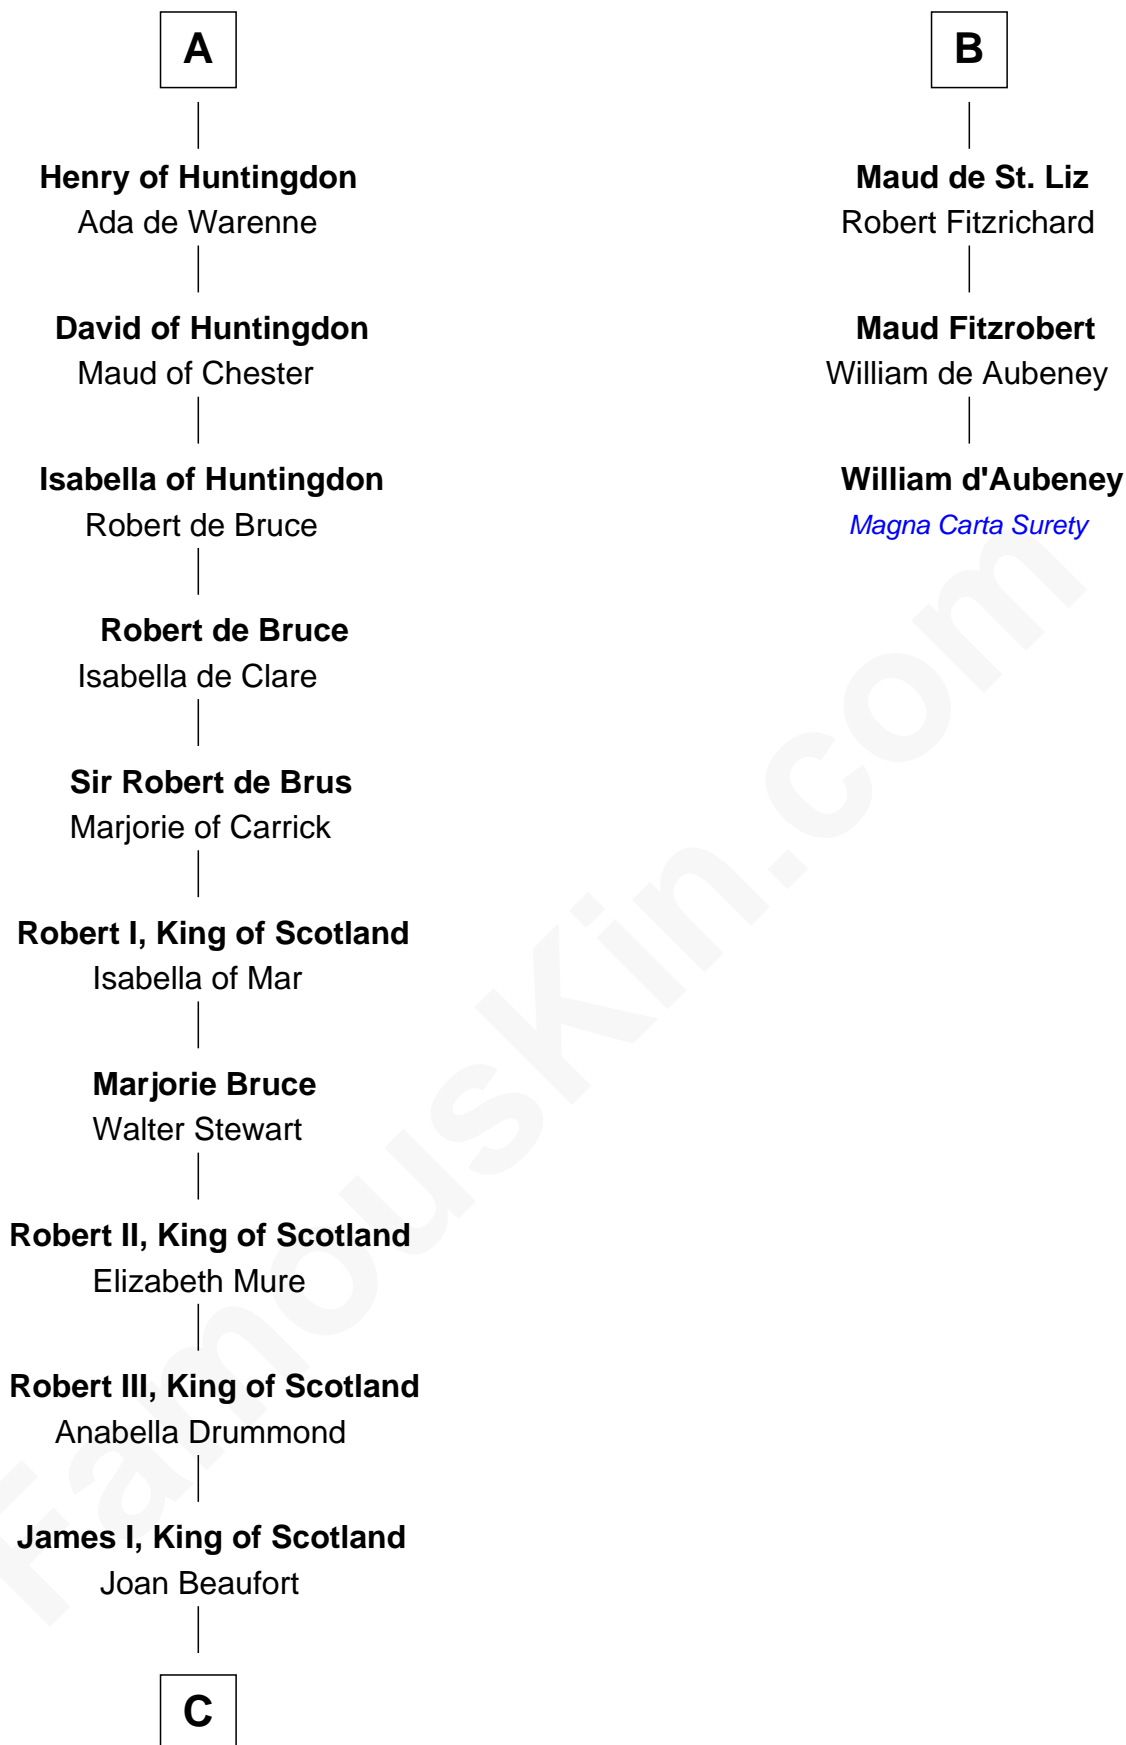

# FamousKin.com Relationship Chart of

**Mary Stuart**

*Queen of Scots*

9th cousin 12 times removed of

**William d'Aubenev**

*Magna Carta Surety*

**Charles III, King of France**

Ogiva of England

**C**

James II, King of Scotland

Mary of Guelders

James III, King of Scotland

Margaret Oldenburg

James IV, King of Scotland

Margaret Tudor

James V, King of Scotland

Mary of Guise

**Mary Stuart**

*Queen of Scots*

FamousKin.com