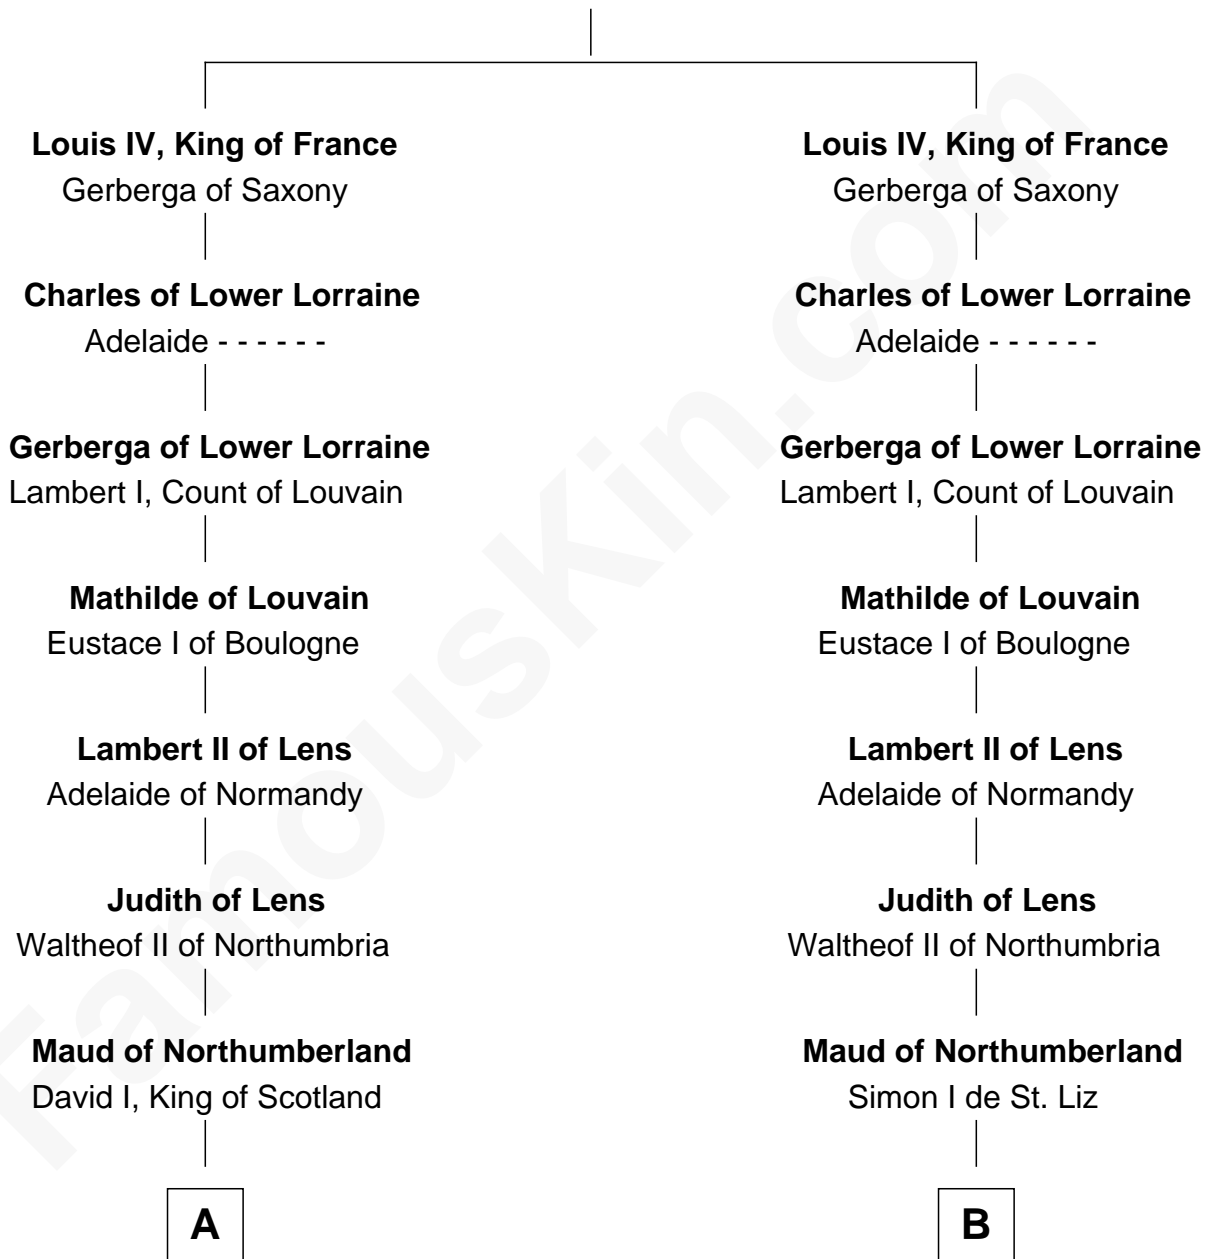

# FamousKin.com Relationship Chart of

**Mary Stuart**

*Queen of Scots*

9th cousin 12 times removed of

**William d'Aubenev**

*Magna Carta Surety*

**Charles III, King of France**

Ogiva of England

**C**

James II, King of Scotland

Mary of Guelders

James III, King of Scotland

Margaret Oldenburg

James IV, King of Scotland

Margaret Tudor

James V, King of Scotland

Mary of Guise

**Mary Stuart**

*Queen of Scots*

FamousKin.com